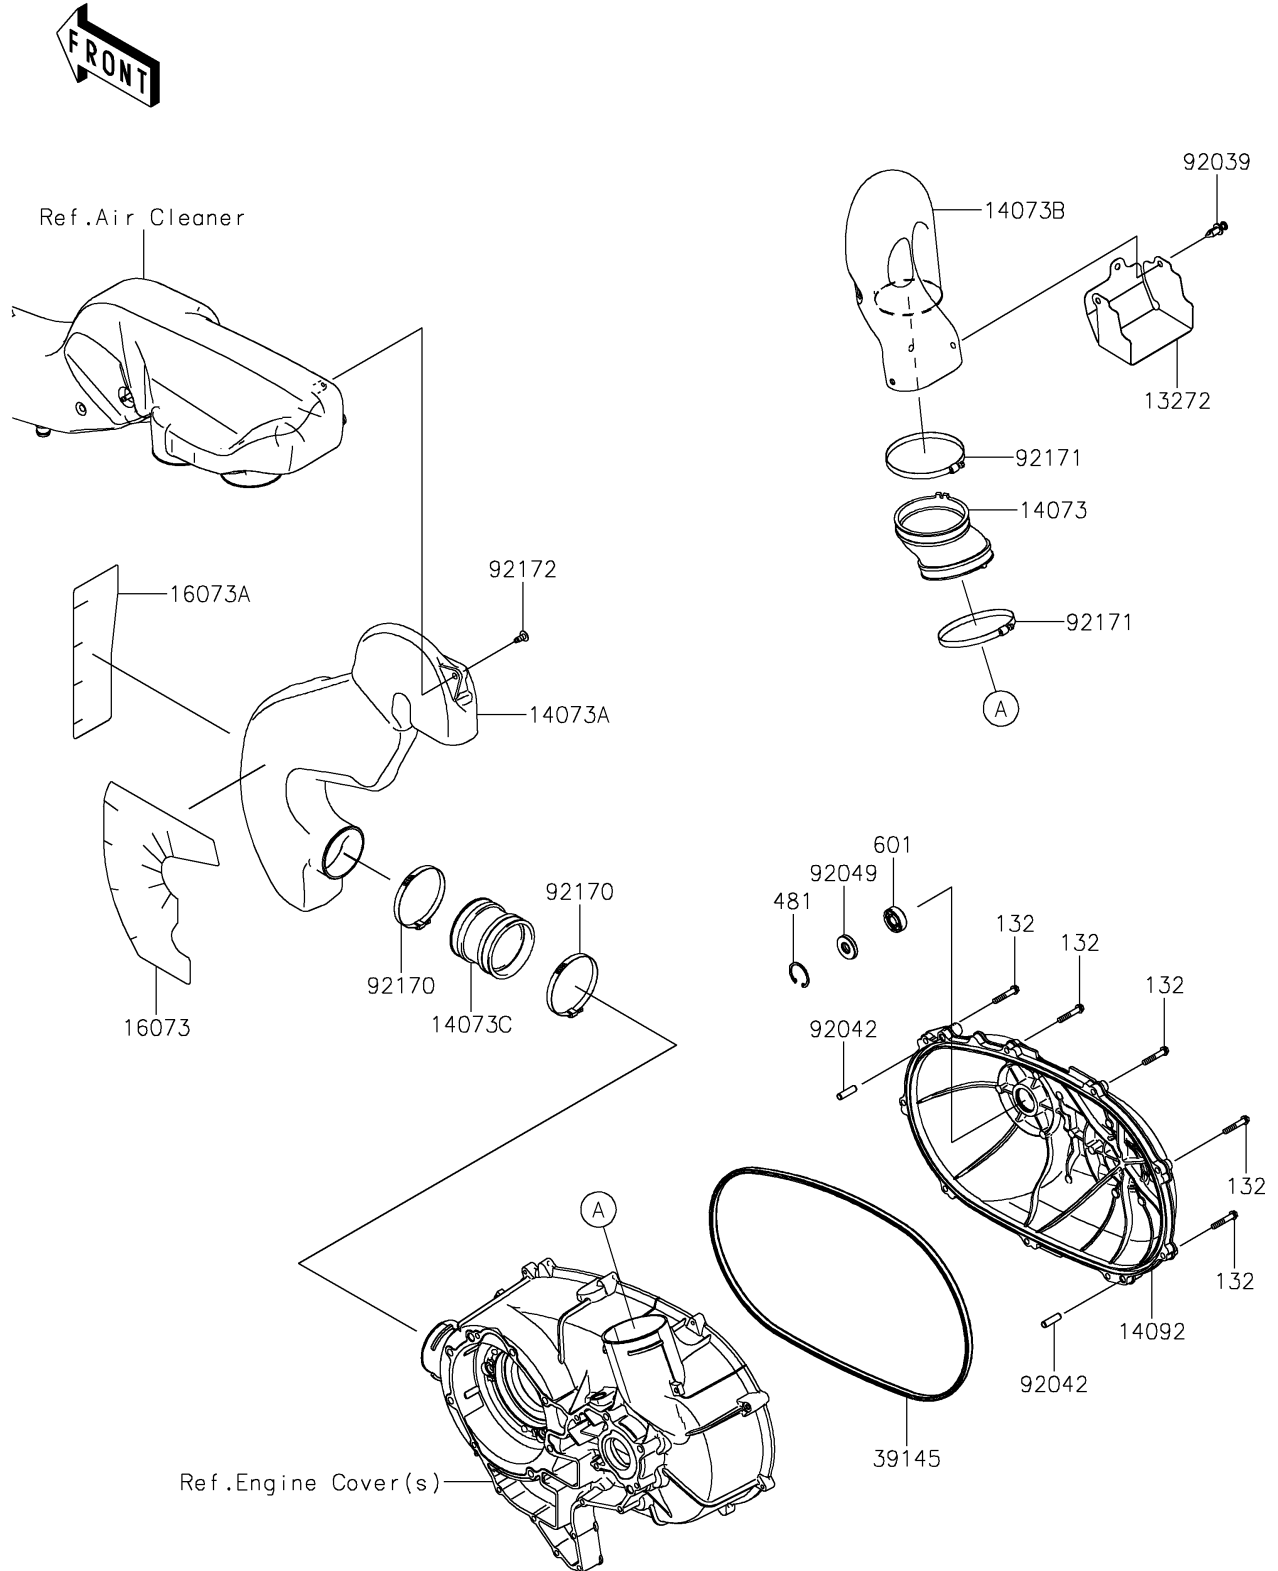

# 2017 TERYX4™ CAMO PARTS DIAGRAM

## Converter Cover

E1393

## 2017 TERYX4™ CAMO PARTS LIST

### Converter Cover

ITEM NAME	PART NUMBER	QUANTITY
PLATE (Ref # 13272)	13272-2060	1
DUCT,JOINT (Ref # 14073)	14073-0307	1
DUCT,INTAKE (Ref # 14073A)	14073-0760	1
DUCT,EXHAUST (Ref # 14073B)	14073-0839	1
DUCT,JOINT (Ref # 14073C)	14073-1805	1
COVER,CVT (Ref # 14092)	14092-0266	1
INSULATOR (Ref # 16073)	16073-0843	1
INSULATOR (Ref # 16073A)	16073-0844	1
TRIM-SEAL,CVT COVER (Ref # 39145)	39145-0043	1
RIVET (Ref # 92039)	92039-0776	3
PIN,DOWEL,8X28 (Ref # 92042)	92042-050	2
SEAL-OIL,12X32X5.8 (Ref # 92049)	92049-0167	1
CLAMP (Ref # 92170)	92170-1763	2
CLAMP (Ref # 92171)	92171-1383	2
SCREW (Ref # 92172)	92172-0297	1
BOLT-FLANGED-SMALL,6X35 (Ref # 132)	132BA0635	9
CIRCLIP-TYPE-C,32MM (Ref # 481)	481J3200	1
BEARING-BALL (Ref # 601)	601A6201	1