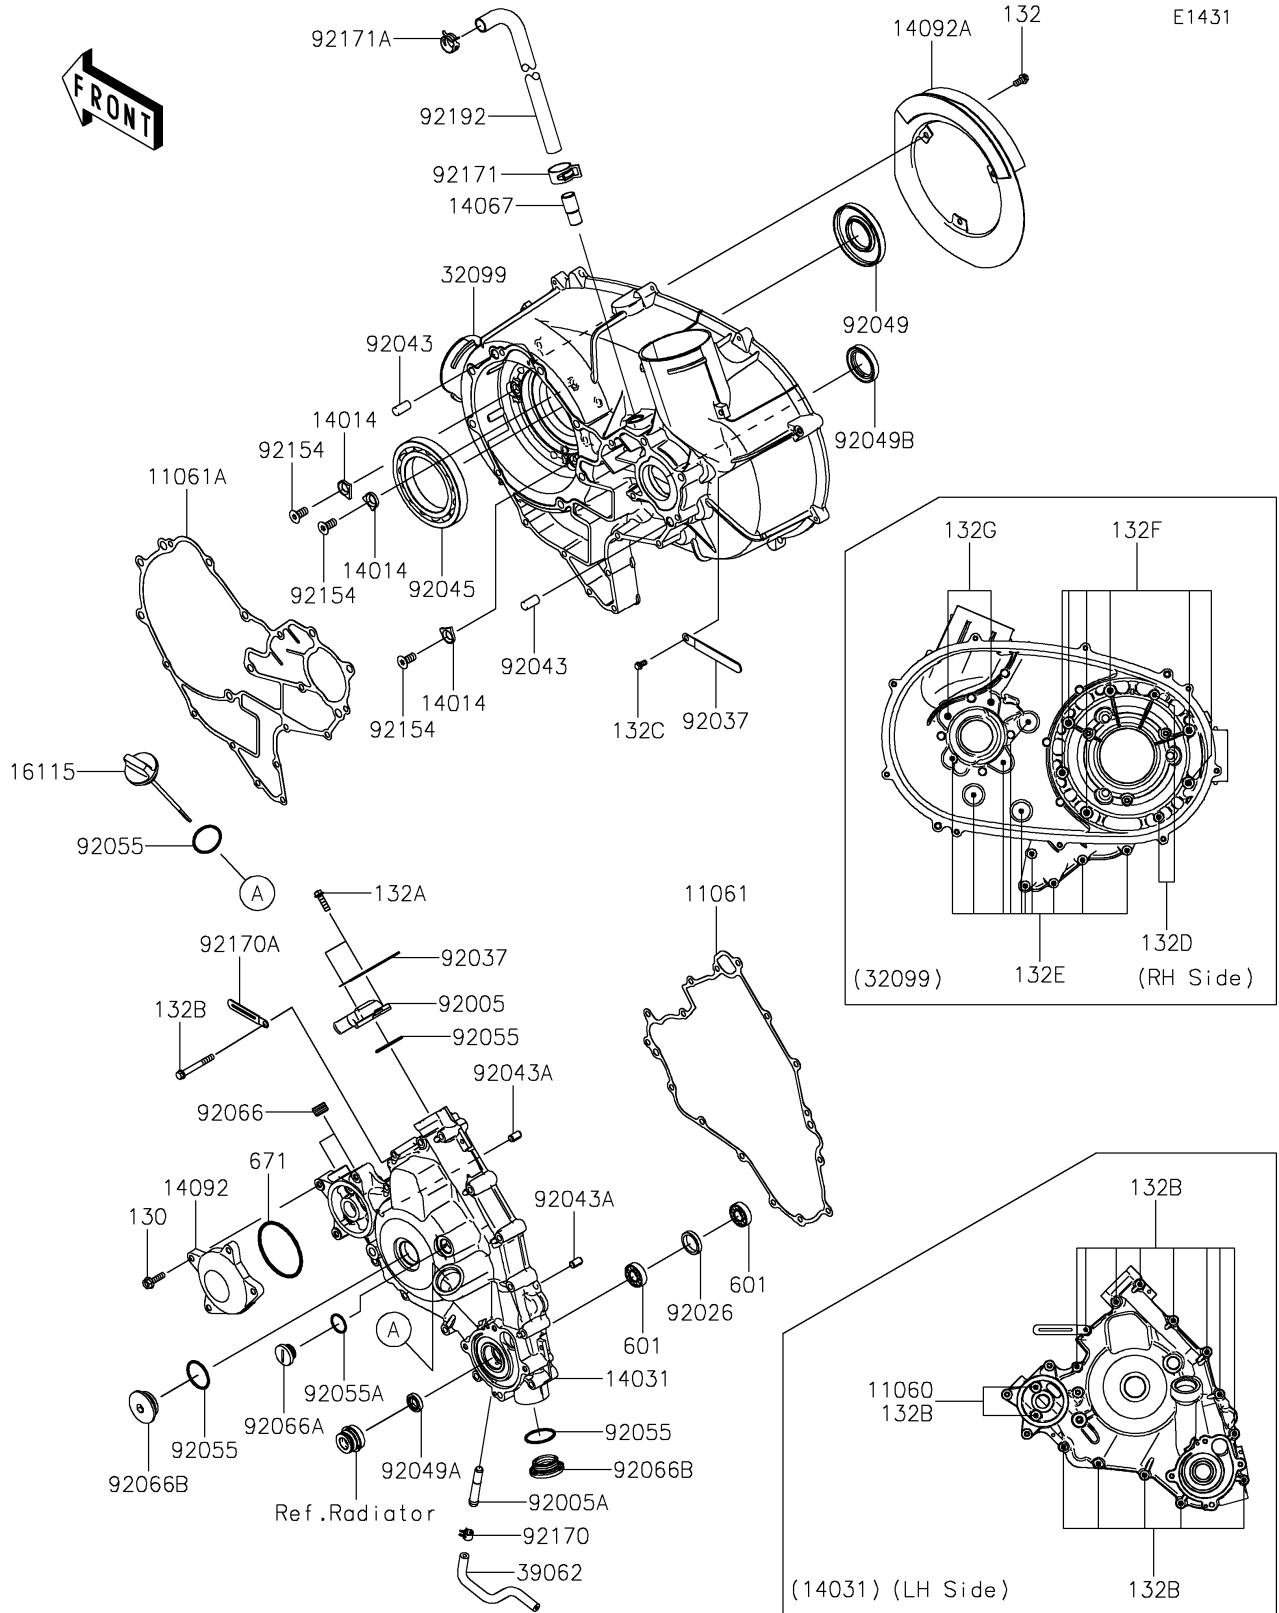

2017 TERYX4™ CAMO PARTS DIAGRAM

Engine Cover(s)

2017 TERYX4™ CAMO PARTS LIST

Engine Cover(s)

| ITEM NAME | PART NUMBER | QUANTITY |
|--------------------------------------|-------------|----------|
| GASKET,6.2X12X0.3 (Ref # 11060) | 11060-1994 | 2 |
| GASKET,GENERATOR COVER (Ref # 11061) | 11061-0728 | 1 |
| GASKET,CVT CASE (Ref # 11061A) | 11061-0729 | 1 |
| PLATE-POSITION (Ref # 14014) | 14014-0556 | 3 |
| COVER-GENERATOR (Ref # 14031) | 14031-0589 | 1 |
| FITTING,BREATHER (Ref # 14067) | 14067-006 | 1 |
| COVER,OIL COOLER (Ref # 14092) | 14092-0877 | 1 |
| COVER (Ref # 14092A) | 14092-1051 | 1 |
| CAP-OIL FILLER (Ref # 16115) | 16115-0705 | 1 |
| CASE,CVT (Ref # 32099) | 32099-0770 | 1 |
| HOSE-COOLING,DRAIN (Ref # 39062) | 39062-0598 | 1 |
| FITTING (Ref # 92005) | 92005-0712 | 1 |
| FITTING (Ref # 92005A) | 92005-1264 | 1 |
| SPACER,22X28X5 (Ref # 92026) | 92026-0711 | 1 |
| CLAMP (Ref # 92037) | 92037-1993 | 2 |
| PIN,10X20 (Ref # 92043) | 92043-0142 | 2 |
| PIN,6.2X8X14 (Ref # 92043A) | 92043-1263 | 2 |
| BEARING-BALL,16014CS45 (Ref # 92045) | 92045-0709 | 1 |
| SEAL-OIL,35X77X9 (Ref # 92049) | 92049-0713 | 1 |
| SEAL-OIL,12X22X5 (Ref # 92049A) | 92049-0783 | 1 |
| SEAL-OIL,HTC 30X45X8 (Ref # 92049B) | 92049-1575 | 1 |
| RING-O,31.2X2.4 (Ref # 92055) | 92055-0724 | 4 |
| RING-O,20X2 (Ref # 92055A) | 92055-1146 | 1 |
| PLUG,PT3/8X10 (Ref # 92066) | 92066-0003 | 2 |
| PLUG,COVER (Ref # 92066A) | 92066-0011 | 1 |
| PLUG (Ref # 92066B) | 92066-0712 | 2 |
| BOLT,FLAT,8X13.6 (Ref # 92154) | 92154-0978 | 3 |
| CLAMP (Ref # 92170) | 92170-1493 | 1 |
| CLAMP (Ref # 92170A) | 92170-1514 | 1 |