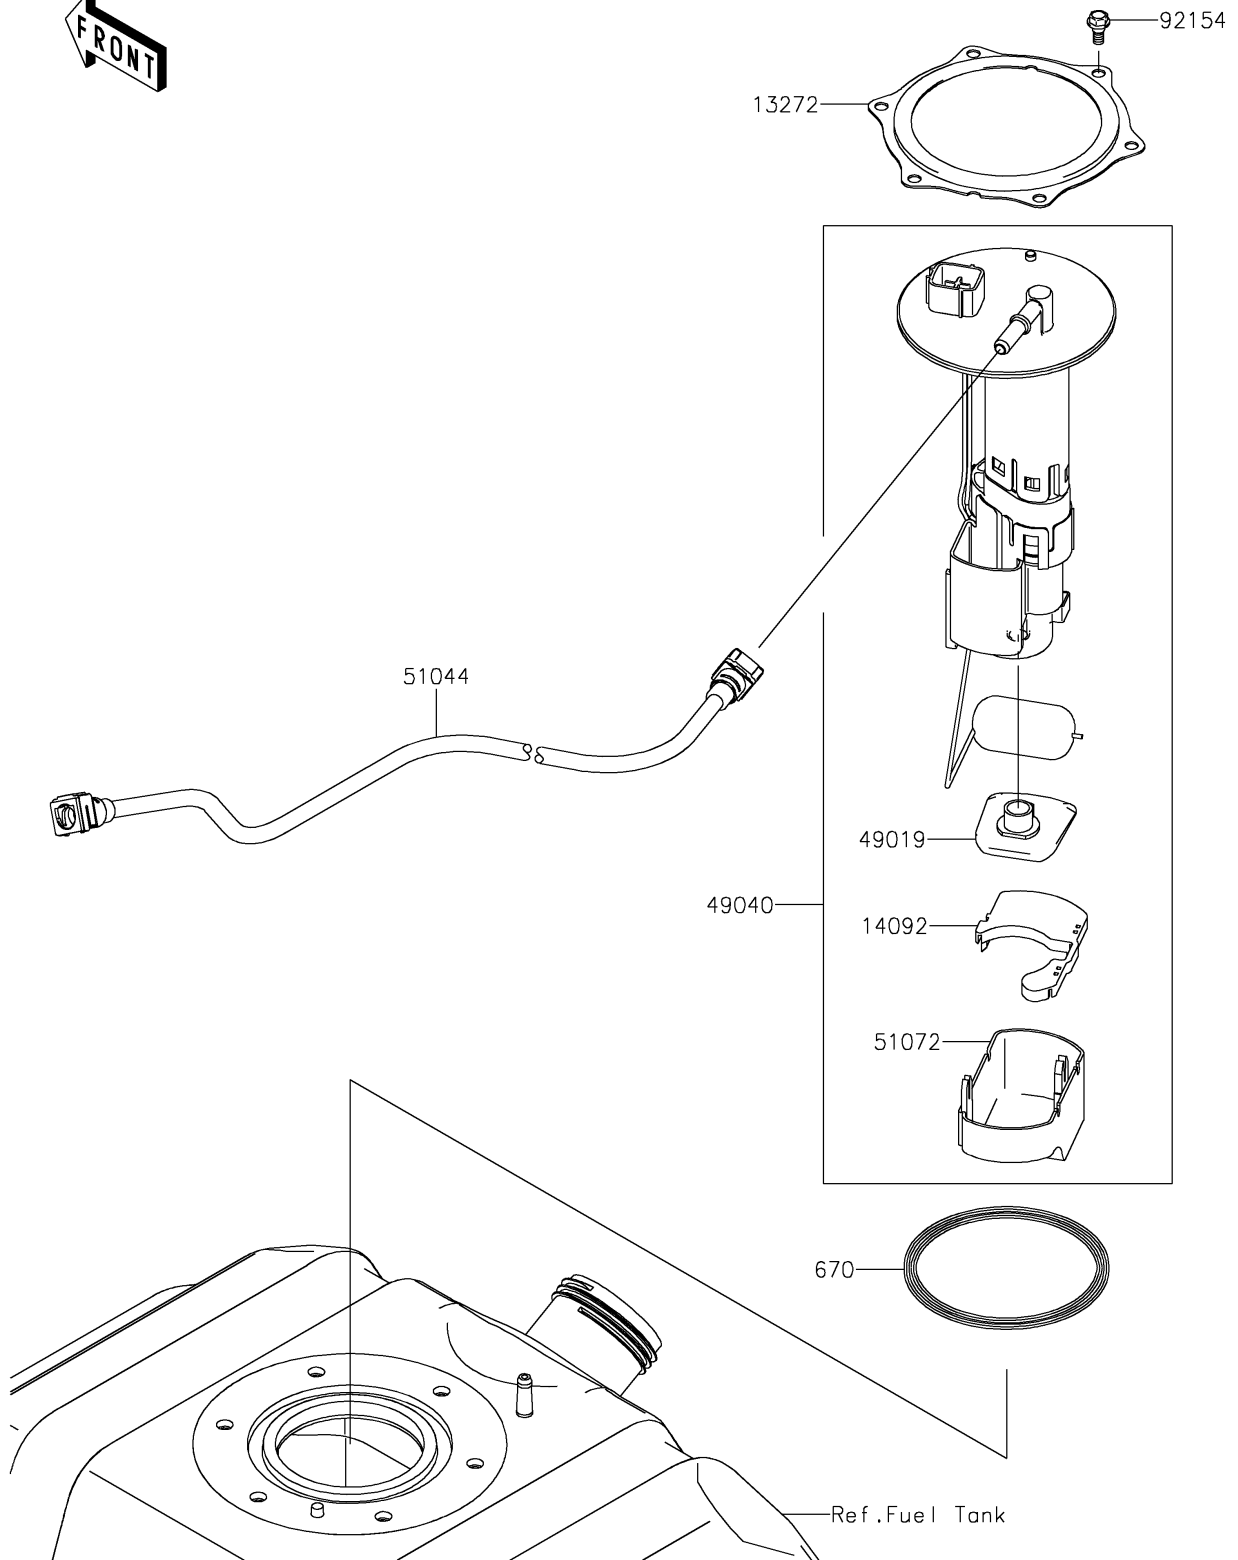

# 2017 TERYX4™ CAMO PARTS DIAGRAM

Fuel Pump

E1520

## 2017 TERYX4™ CAMO PARTS LIST

### Fuel Pump

ITEM NAME	PART NUMBER	QUANTITY
PLATE (Ref # 13272)	13272-2500	1
COVER (Ref # 14092)	14092-1044	1
FILTER-FUEL (Ref # 49019)	49019-0013	1
PUMP-FUEL (Ref # 49040)	49040-0716	1
TUBE-ASSY (Ref # 51044)	51044-0811	1
CHAMBER-FUEL (Ref # 51072)	51072-0003	1
BOLT,FUEL PUMP (Ref # 92154)	92154-1326	6
O RING (Ref # 670)	670E5090	1