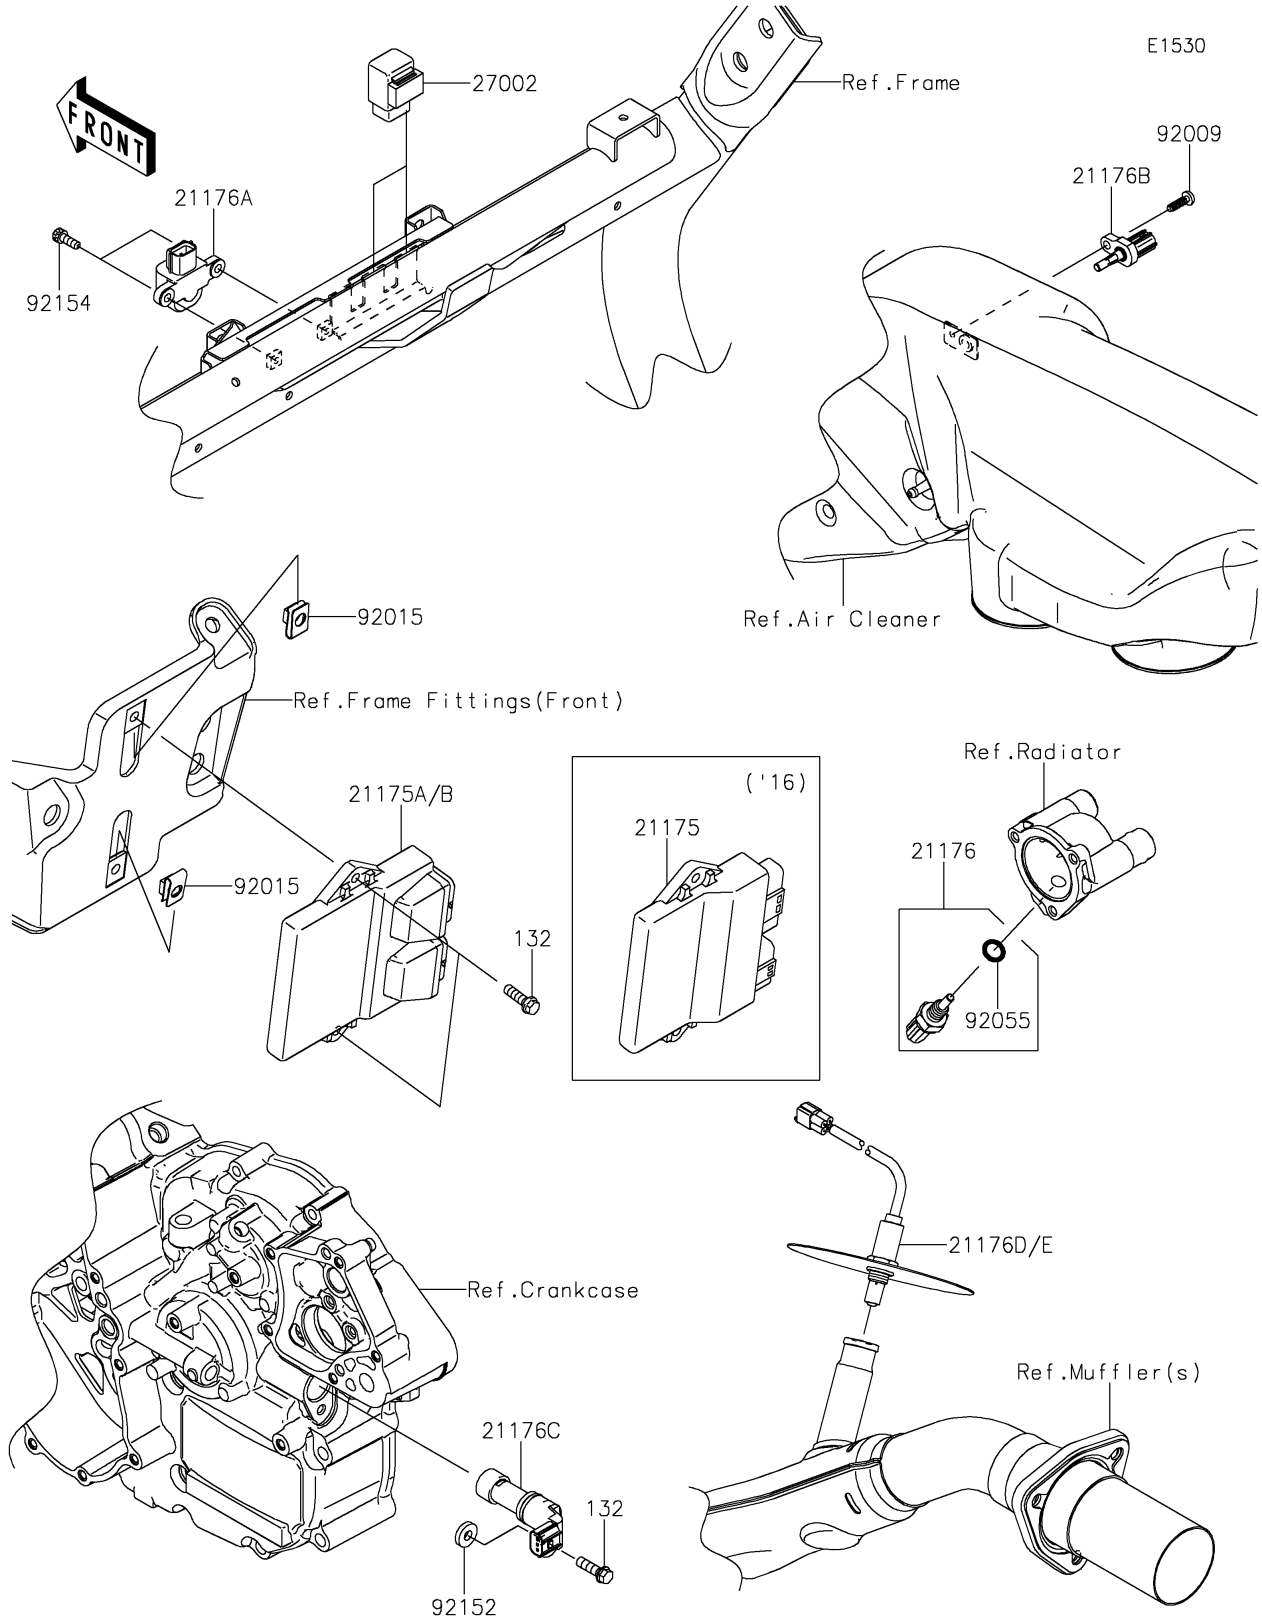

# 2017 TERYX4™ CAMO PARTS DIAGRAM

## Fuel Injection

## 2017 TERYX4™ CAMO PARTS LIST

### Fuel Injection

ITEM NAME	PART NUMBER	QUANTITY
CONTROL UNIT-ELECTRONIC (Ref # 21175A)	21175-1151	1
SENSOR,WATER TEMP (Ref # 21176)	21176-0009	1
SENSOR,VEHICLE-DOWN (Ref # 21176A)	21176-0026	1
SENSOR,AIR TEMPERATURE (Ref # 21176B)	21176-0048	1
SENSOR,SPEED (Ref # 21176C)	21176-0712	1
SENSOR,OXYGEN (Ref # 21176E)	21176-0823	1
RELAY-ASSY (Ref # 27002)	27002-1062	2
SCREW,TAPPING,5X16 (Ref # 92009)	92009-1984	1
NUT,6MM (Ref # 92015)	92015-1602	2
RING-O,9.5X1.9 (Ref # 92055)	92055-0016	1
COLLAR,6.5X16X3.2 (Ref # 92152)	92152-1975	1
BOLT,SOCKET,5X14 (Ref # 92154)	92154-1841	2
BOLT-FLANGED-SMALL,6X20 (Ref # 132)	132BA0620	3