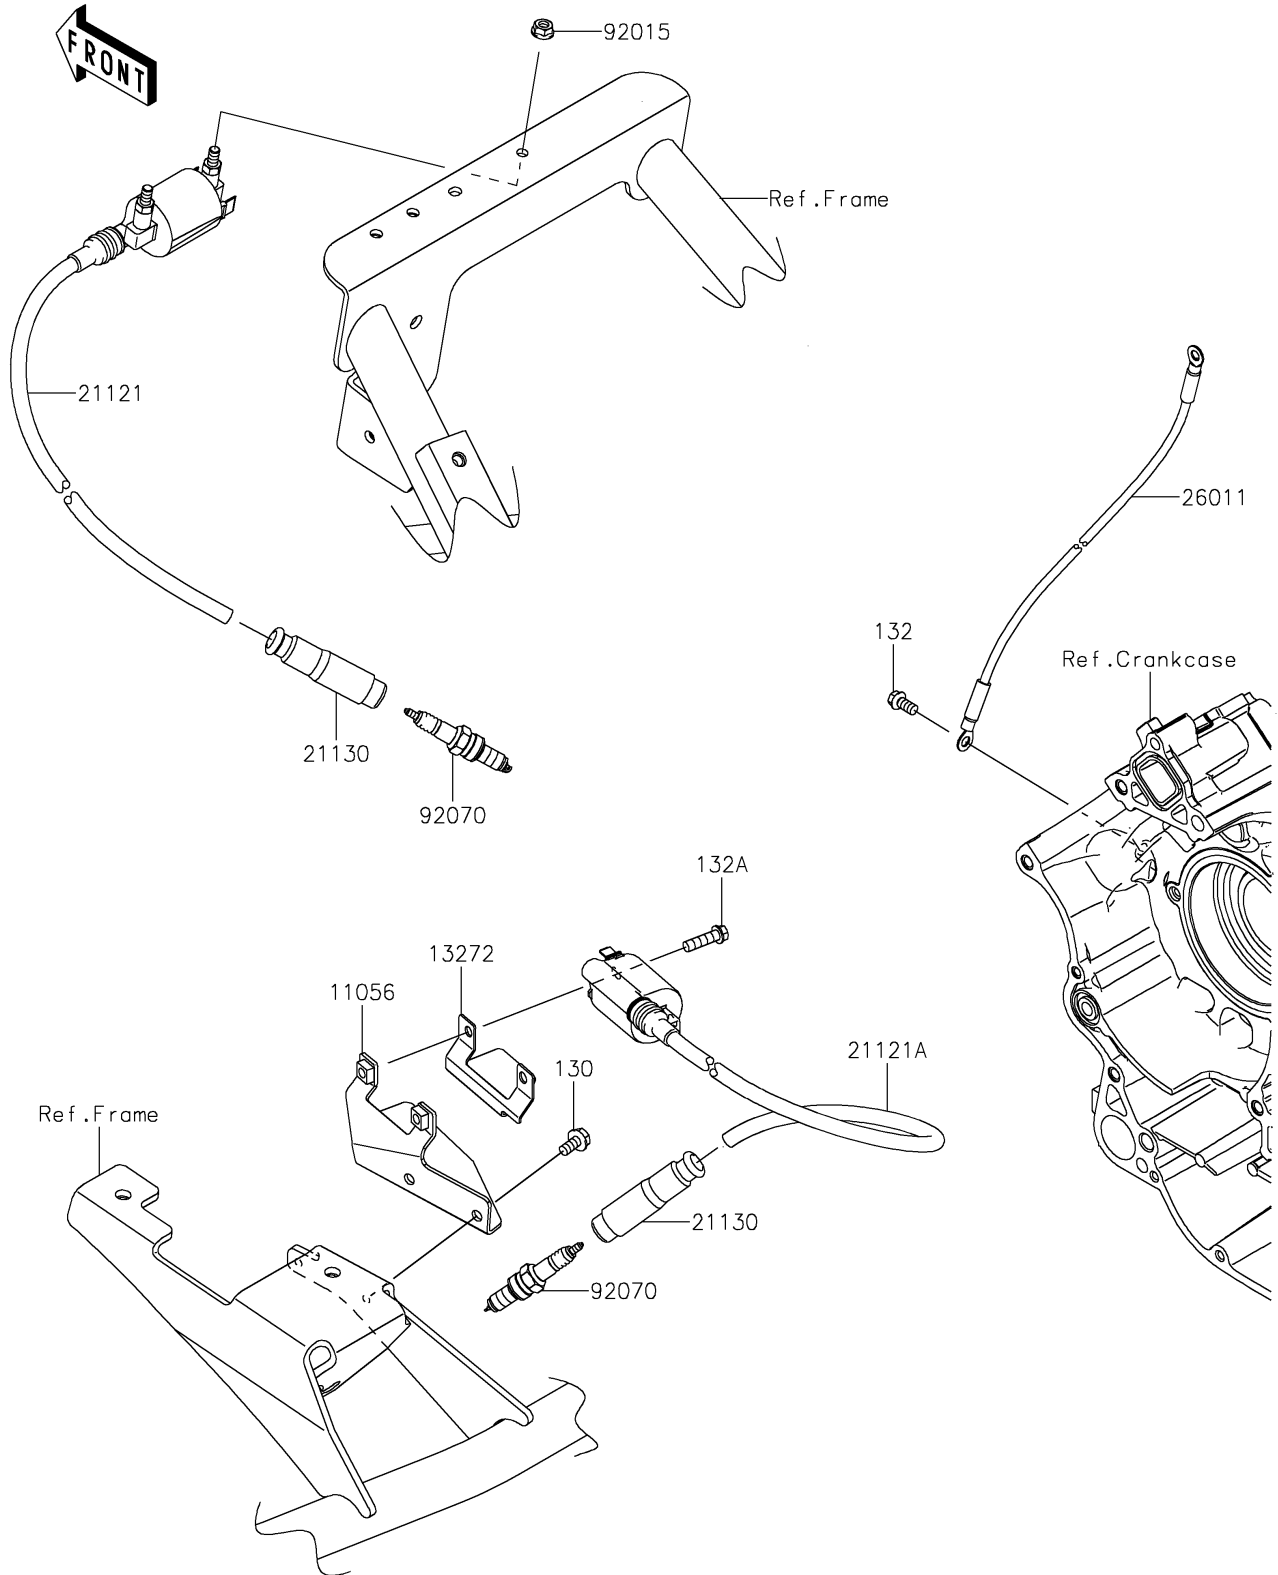

2016 TERYX4™ CAMO PARTS DIAGRAM

Ignition System

E1830

2016 TERYX4™ CAMO PARTS LIST

Ignition System

ITEM NAME	PART NUMBER	QUANTITY
BRACKET (Ref # 11056)	11056-2673	1
PLATE (Ref # 13272)	13272-1541	1
COIL-IGNITION (Ref # 21121)	21121-0716	1
COIL-IGNITION (Ref # 21121A)	21121-0717	1
CAP-SPARK PLUG (Ref # 21130)	21130-1071	2
WIRE-LEAD (Ref # 26011)	26011-0712	1
NUT,FLANGED,6MM (Ref # 92015)	92015-1367	2
PLUG-SPARK,CPR7EA-9(NGK) (Ref # 92070)	92070-0022	2
BOLT-FLANGED,6X12 (Ref # 130)	130BA0612	2
BOLT-FLANGED-SMALL,6X12 (Ref # 132)	132BA0612	1
BOLT-FLANGED-SMALL,6X22 (Ref # 132A)	132BA0622	2