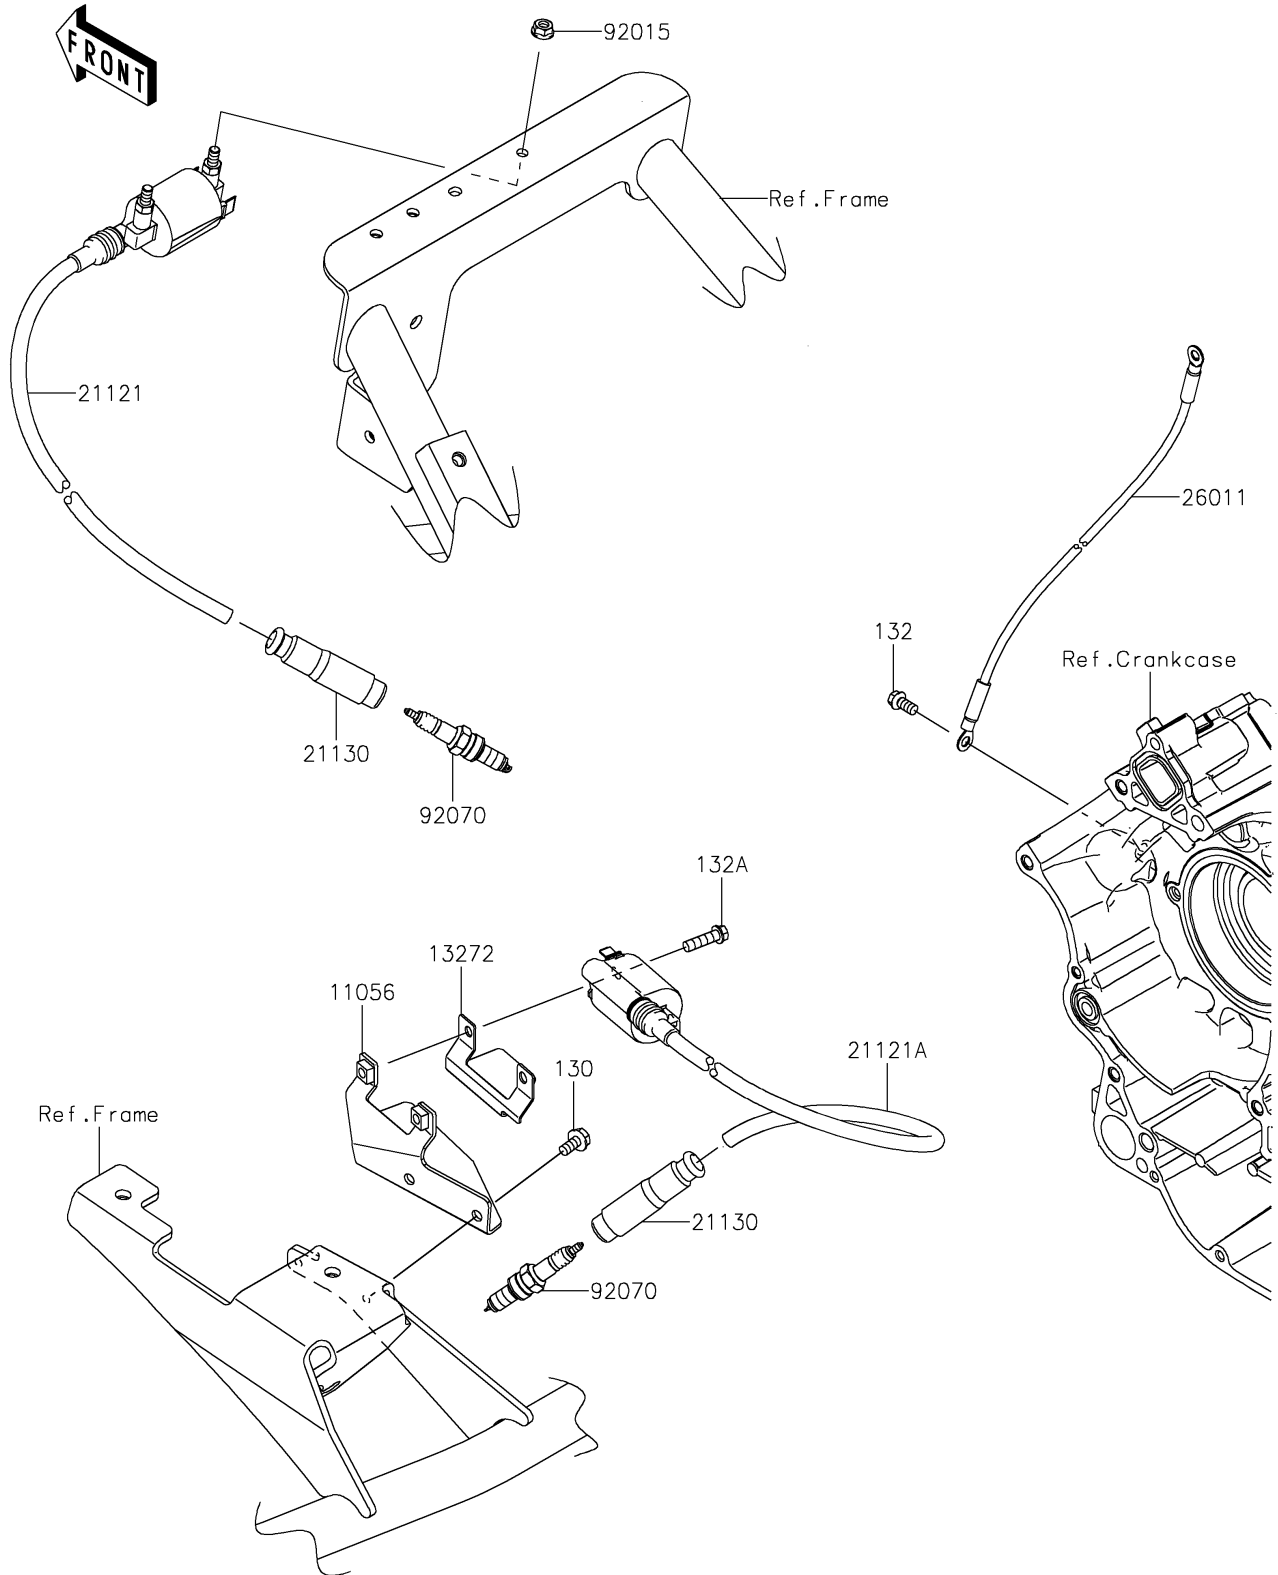

2017 TERYX4™ CAMO PARTS DIAGRAM

Ignition System

E1830

2017 TERYX4™ CAMO PARTS LIST

Ignition System

ITEM NAME	PART NUMBER	QUANTITY
BRACKET (Ref # 11056)	11056-2673	1
PLATE (Ref # 13272)	13272-1541	1
COIL-IGNITION (Ref # 21121)	21121-0716	1
COIL-IGNITION (Ref # 21121A)	21121-0717	1
CAP-SPARK PLUG (Ref # 21130)	21130-1071	2
WIRE-LEAD (Ref # 26011)	26011-0712	1
NUT,FLANGED,6MM (Ref # 92015)	92015-1367	2
PLUG-SPARK,CPR7EA-9(NGK) (Ref # 92070)	92070-0022	2
BOLT-FLANGED,6X12 (Ref # 130)	130BA0612	2
BOLT-FLANGED-SMALL,6X12 (Ref # 132)	132BA0612	1
BOLT-FLANGED-SMALL,6X22 (Ref # 132A)	132BA0622	2