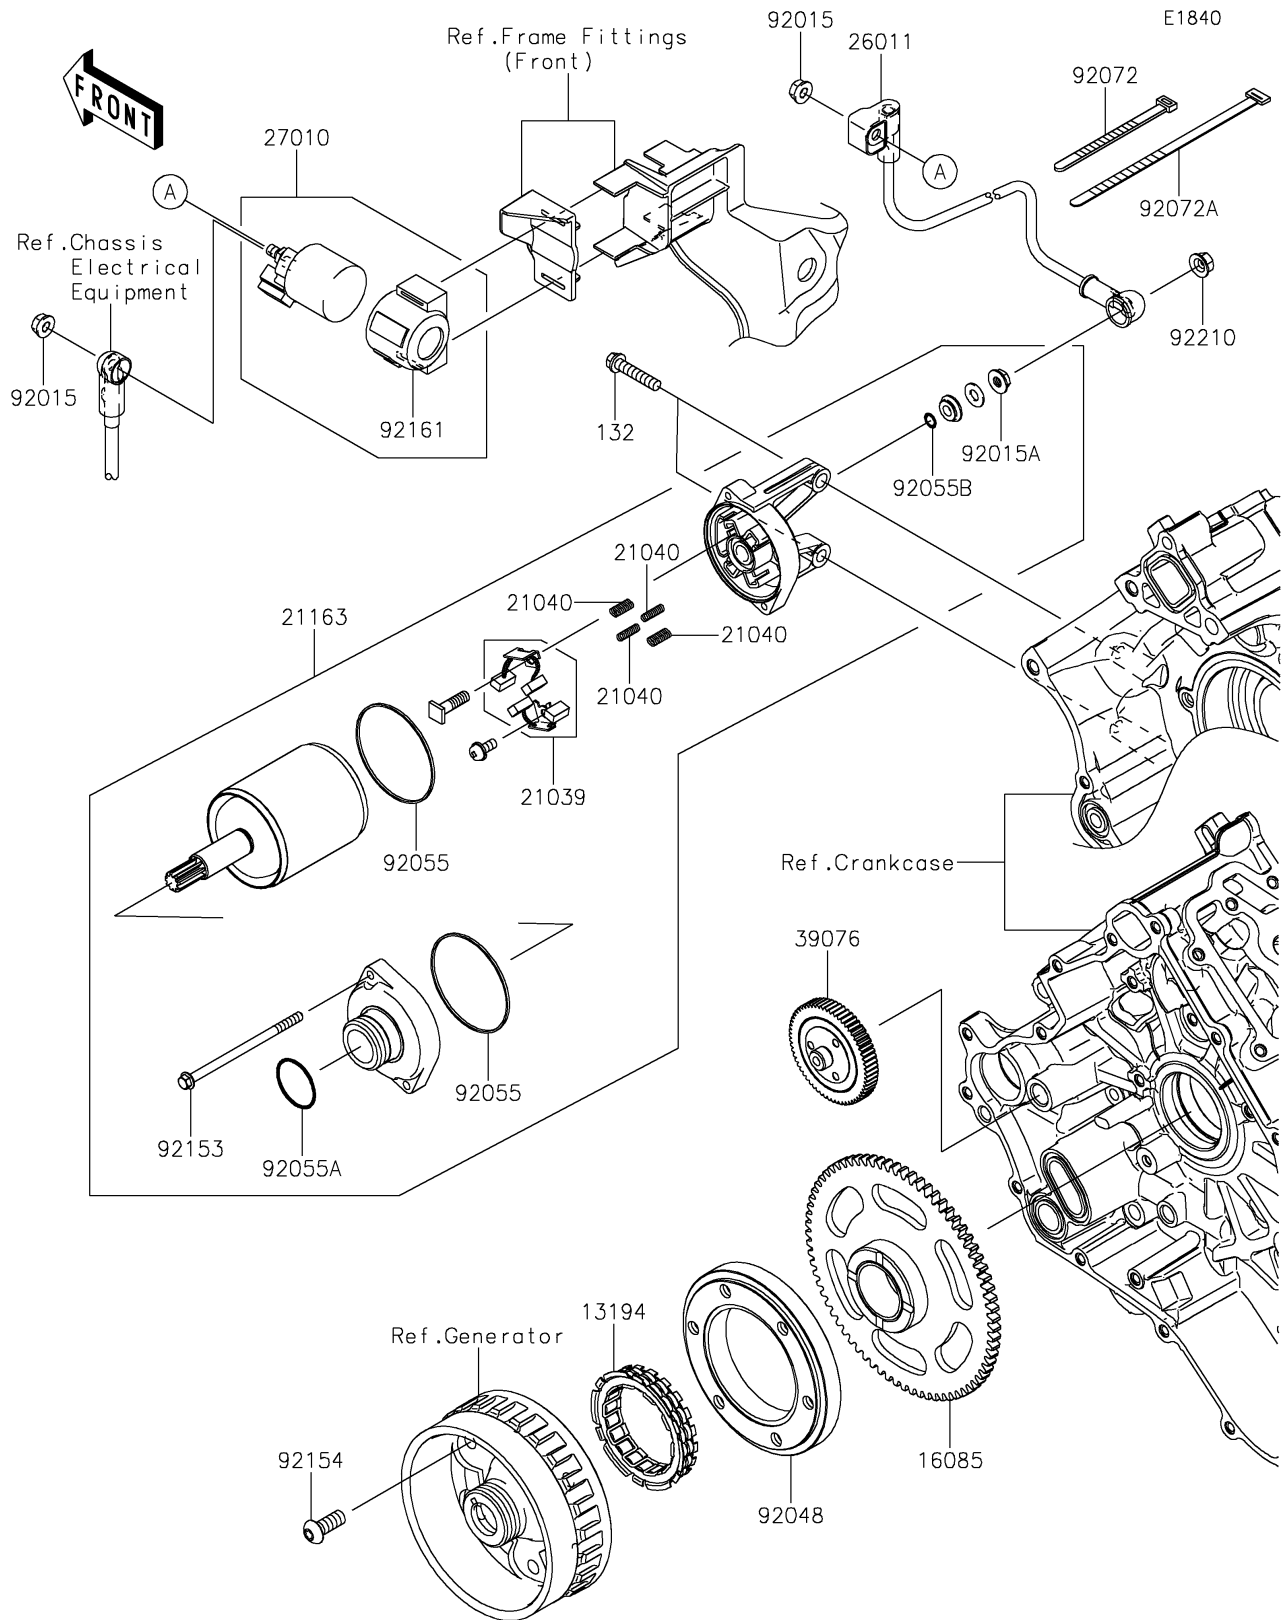

2017 TERYX4™ CAMO PARTS DIAGRAM

Starter Motor

2017 TERYX4™ CAMO PARTS LIST

Starter Motor

ITEM NAME	PART NUMBER	QUANTITY
CLUTCH-ONEWAY (Ref # 13194)	13194-1094	1
GEAR,STARTER (Ref # 16085)	16085-0591	1
BRUSH,CARBON (Ref # 21039)	21039-0004	1
SPRING-BRUSH (Ref # 21040)	21040-0003	4
STARTER-ELECTRIC (Ref # 21163)	21163-0037	1
WIRE-LEAD (Ref # 26011)	26011-0901	1
SWITCH,MAGNETIC (Ref # 27010)	27010-0766	1
LIMITER,STARTER (Ref # 39076)	39076-0555	1
NUT,FLANGED,6MM (Ref # 92015)	92015-1367	2
NUT,STARTER MOTOR (Ref # 92015A)	92015-1476	1
RACE,ONEWAY CLUTCH (Ref # 92048)	92048-0553	1
RING-O (Ref # 92055)	92055-0136	2
RING-O (Ref # 92055A)	92055-1276	1
RING-O,4.5X2.0 (Ref # 92055B)	92055-1370	1
BAND,L=123 (Ref # 92072)	92072-030	1
BAND,L=186 (Ref # 92072A)	92072-056	1
BOLT (Ref # 92153)	92153-1850	2
BOLT,TORX,8X20 (Ref # 92154)	92154-0421	6
DAMPER,MAGNETIC SWITCH (Ref # 92161)	92161-1722	1
NUT,6MM (Ref # 92210)	92210-0188	1
BOLT-FLANGED-SMALL,6X30 (Ref # 132)	132BA0630	2