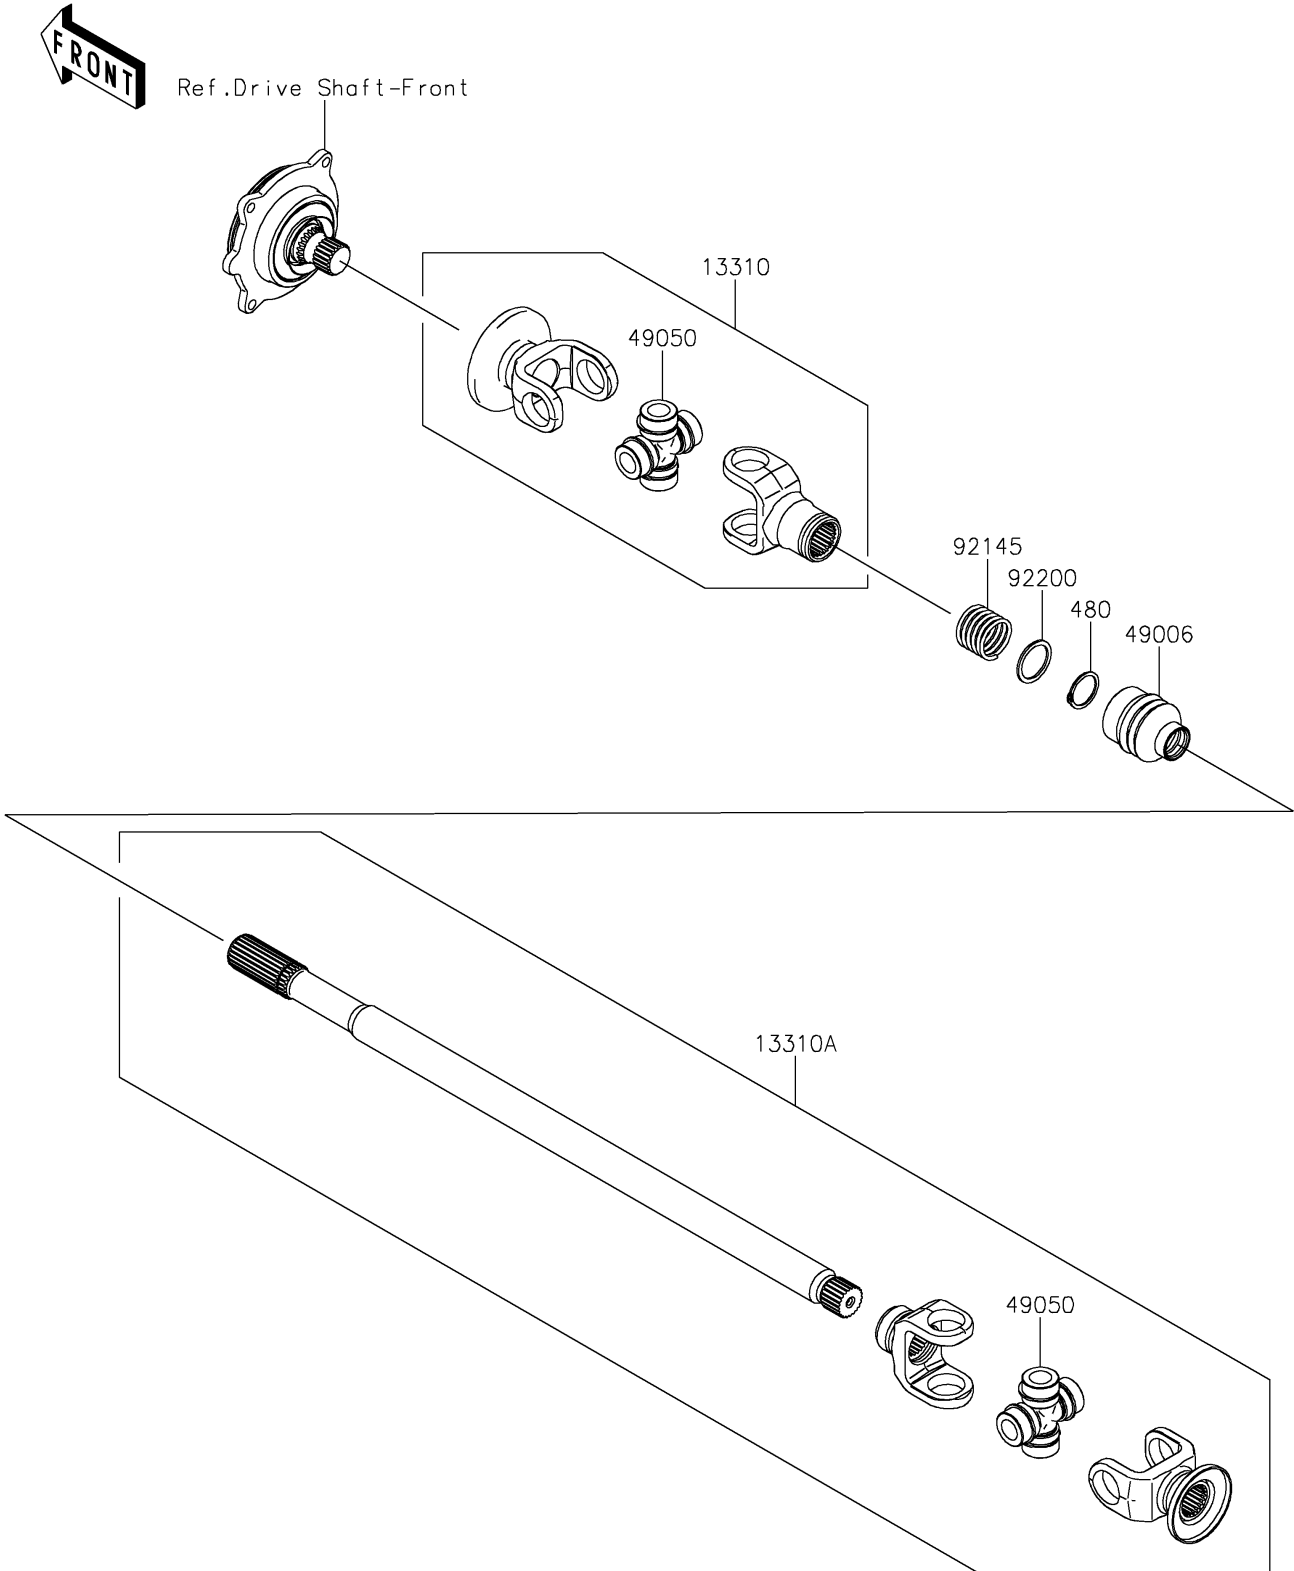

# 2017 TERYX4™ CAMO PARTS DIAGRAM

Drive Shaft-Propeller

E3135

## 2017 TERYX4™ CAMO PARTS LIST

### Drive Shaft-Propeller

ITEM NAME	PART NUMBER	QUANTITY
SHAFT-ASSY,FRONT GEAR SIDE (Ref # 13310)	13310-0031	1
SHAFT-ASSY,FRONT ENG SIDE (Ref # 13310A)	13310-0032	1
BOOT,GEAR ASSY SIDE (Ref # 49006)	49006-0108	1
SPIDER (Ref # 49050)	49050-0034	2
SPRING (Ref # 92145)	92145-0823	1
WASHER,25X31X1.5 (Ref # 92200)	92200-0600	1
CIRCLIP-TYPE-C,24MM (Ref # 480)	480J2400	1