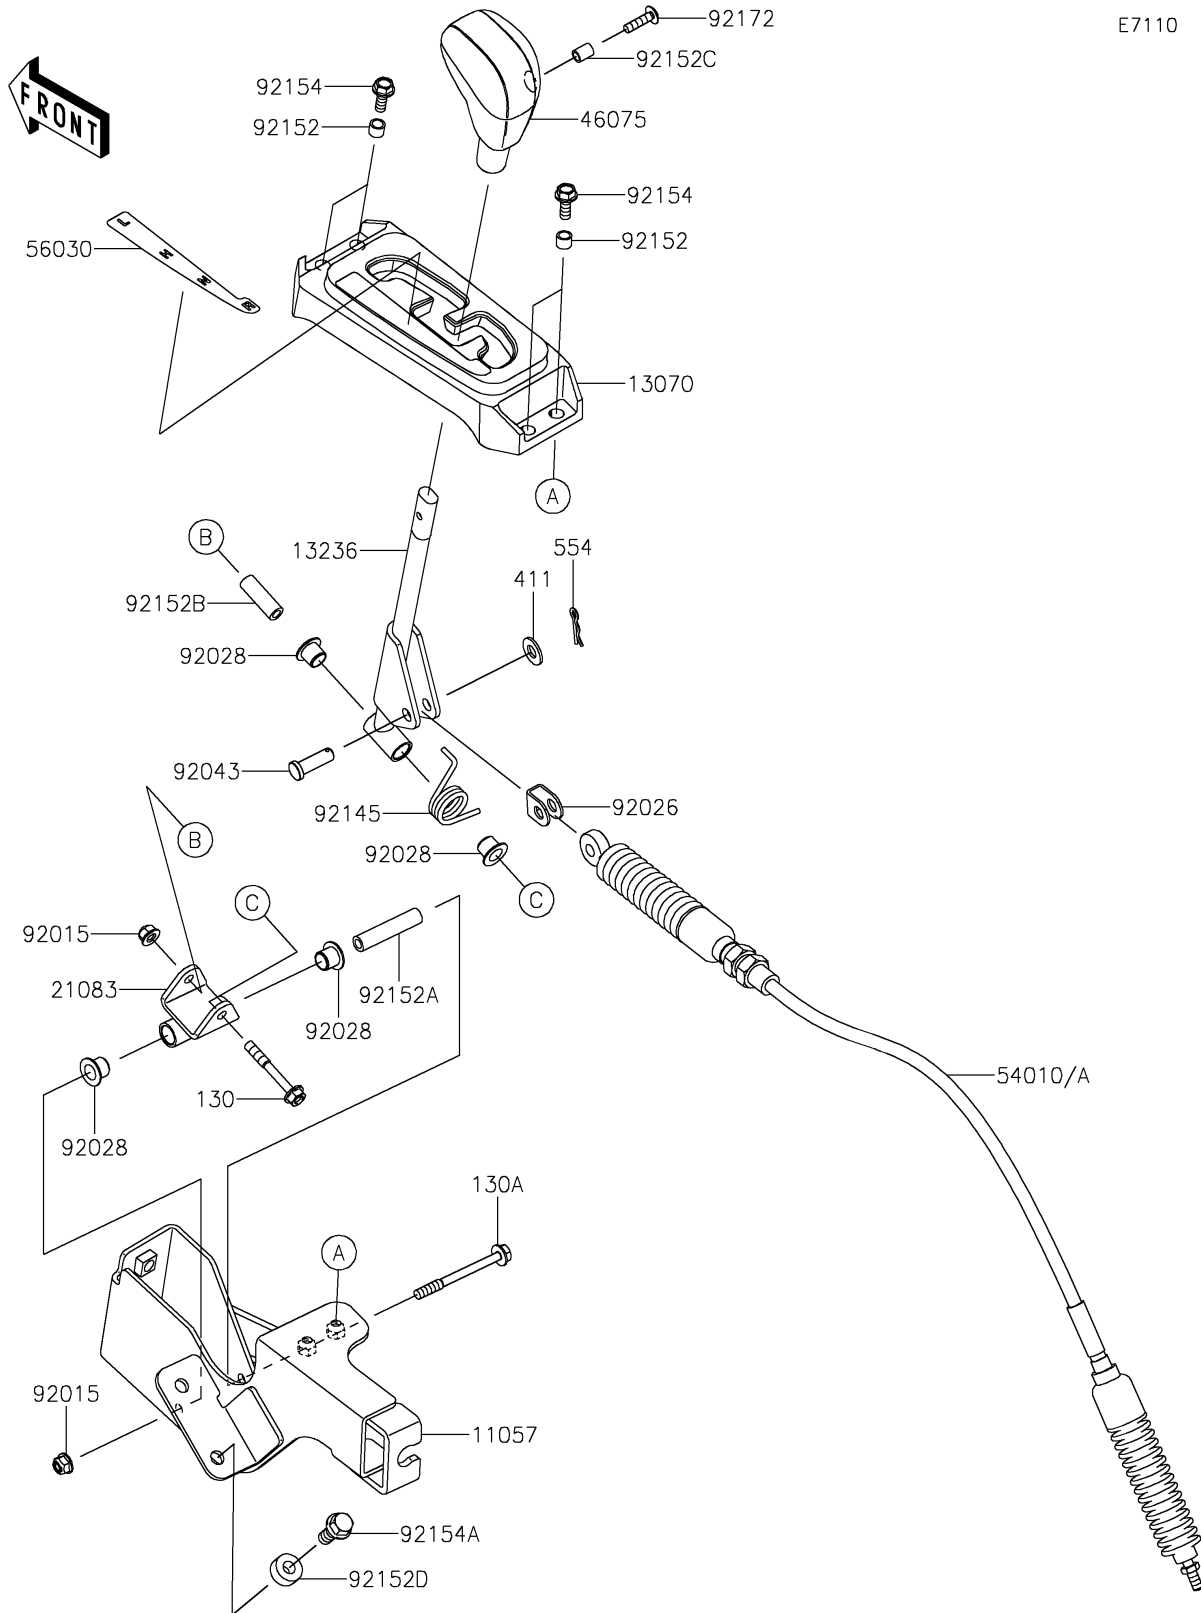

2017 TERYX4™ CAMO PARTS DIAGRAM

Control

E7110

2017 TERYX4™ CAMO PARTS LIST

Control

ITEM NAME	PART NUMBER	QUANTITY
BRACKET,SHIFT (Ref # 11057)	11057-1494	1
GUIDE,SHIFT GAUGE (Ref # 13070)	13070-0748	1
LEVER-COMP,SHIFT (Ref # 13236)	13236-0727	1
ARM (Ref # 21083)	21083-0710	1
GRIP (Ref # 46075)	46075-0569	1
CABLE,SHIFT (Ref # 54010)	54010-0583	1
CABLE,SHIFT (Ref # 54010A)	54010-0619	1
LABEL,SHIFT POSITION (Ref # 56030)	56030-0849	1
NUT,LOCK,FLANGED,6MM (Ref # 92015)	92015-1675	2
SPACER (Ref # 92026)	92026-0074	1
BUSHING (Ref # 92028)	92028-1507	4
PIN (Ref # 92043)	92043-0053	1
SPRING (Ref # 92145)	92145-0832	1
COLLAR (Ref # 92152)	92152-1332	4
COLLAR,6.0X10X47 (Ref # 92152A)	92152-1517	1
COLLAR,6.0X10X30 (Ref # 92152B)	92152-1518	1
COLLAR,5.6X8X10.5 (Ref # 92152C)	92152-1545	1
COLLAR,8.2X18X8 (Ref # 92152D)	92152-1553	2
BOLT,FLANGED,6X16 (Ref # 92154)	92154-0887	4
BOLT,FLANGED,8X20 (Ref # 92154A)	92154-1104	2
SCREW,5X20 (Ref # 92172)	92172-2081	1
BOLT-FLANGED,6X45 (Ref # 130)	130CA0645	1
BOLT-FLANGED,6X65 (Ref # 130A)	130CA0665	1
WASHER-PLAIN,8MM (Ref # 411)	411AA0800	1
PIN-SNAP (Ref # 554)	554DA0800	1