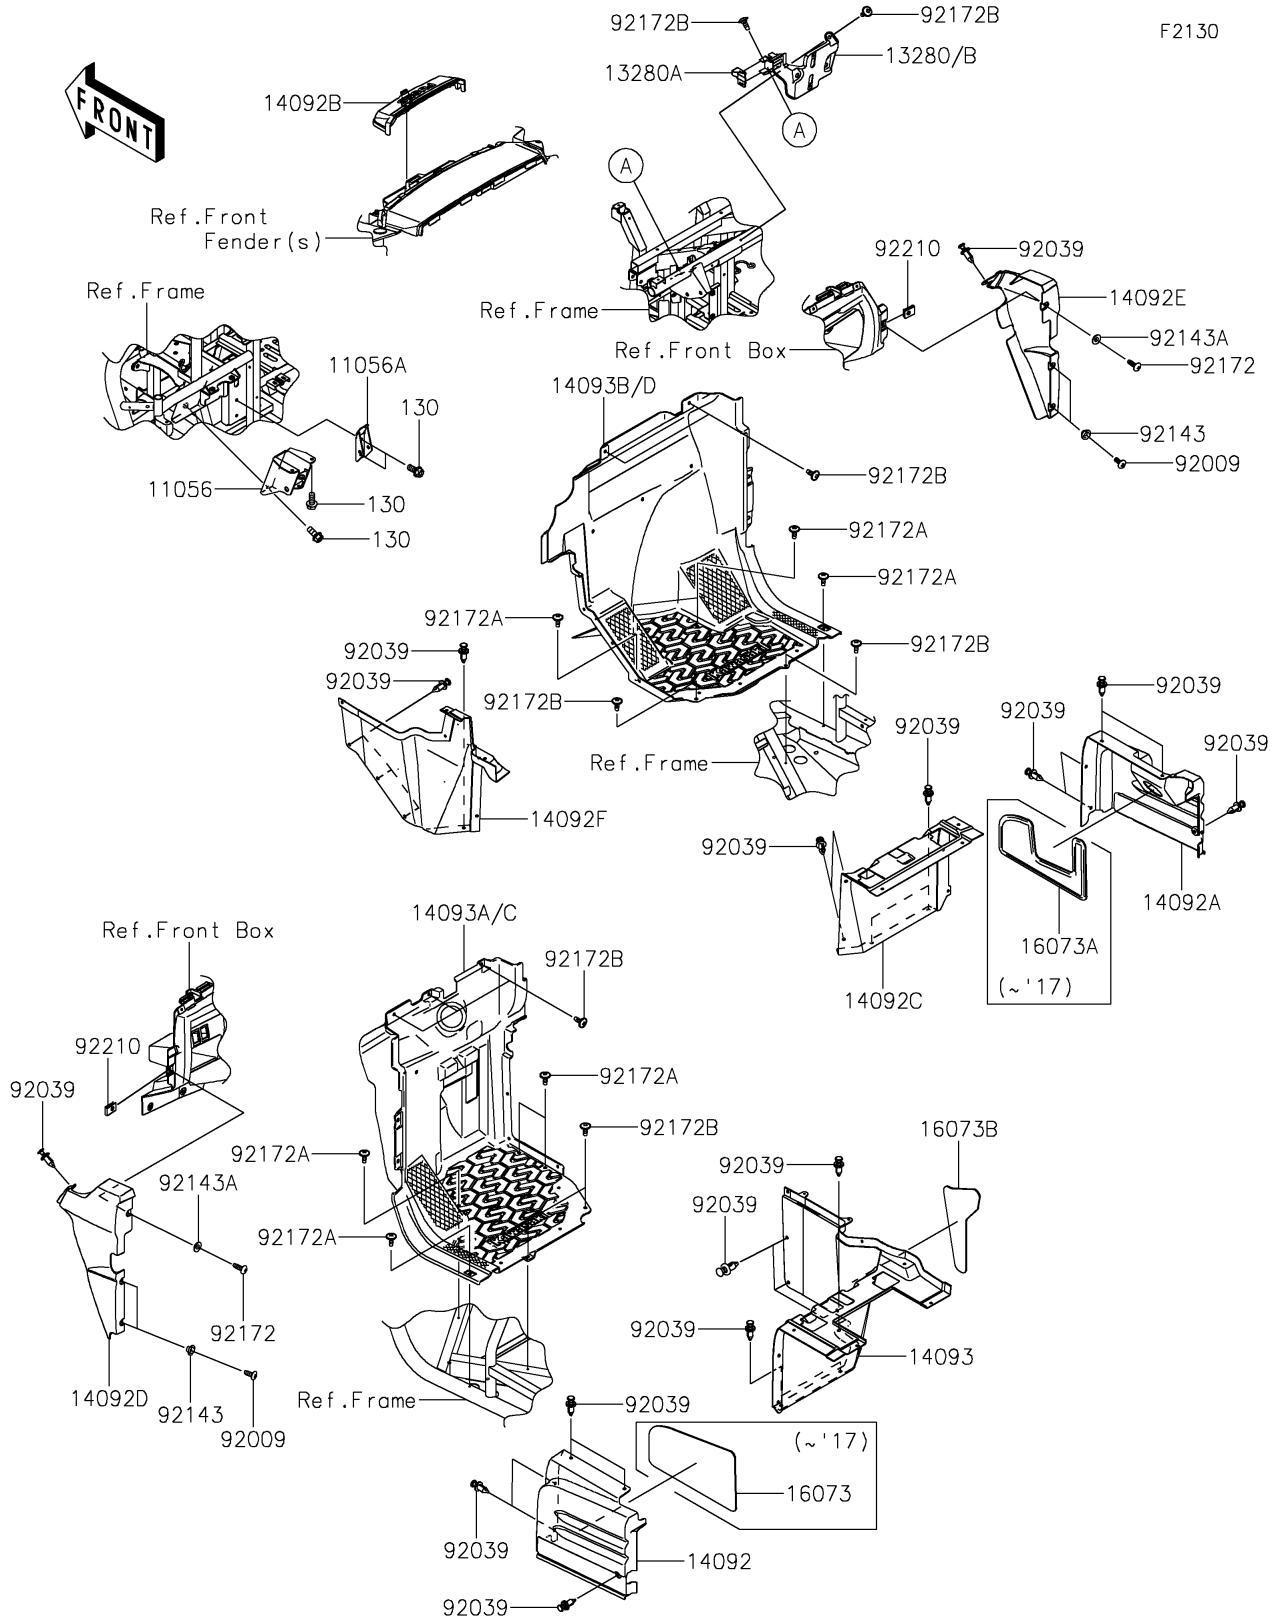

2017 TERYX4™ CAMO PARTS DIAGRAM

Frame Fittings(Front)

F2130

2017 TERYX4™ CAMO PARTS LIST

Frame Fittings(Front)

ITEM NAME	PART NUMBER	QUANTITY
BRACKET,BRAKE PEDAL (Ref # 11056)	11056-1431	1
BRACKET,THROTTLE PEDAL (Ref # 11056A)	11056-4408	1
HOLDER (Ref # 13280A)	13280-0851	1
HOLDER,ECU (Ref # 13280B)	13280-0868	1
COVER,SEAT SIDE,LH (Ref # 14092)	14092-0720	1
COVER,SEAT SIDE,RH (Ref # 14092A)	14092-0721	1
COVER,FUSE BOX (Ref # 14092B)	14092-0724	1
COVER,FR SEAT,RH (Ref # 14092C)	14092-0757	1
COVER,SIDE GUARD,LH,CAMOUFLAGE (Ref # 14092D)	14092-0804-42H	1
COVER,SIDE GUARD,RH,CAMOUFLAGE (Ref # 14092E)	14092-0805-42H	1
COVER,FR SEAT,RH,CNT (Ref # 14092F)	14092-1083	1
COVER,FR SEAT,LH (Ref # 14093)	14093-0209	1
COVER,FR FLOOR,LH (Ref # 14093C)	14093-5137	1
COVER,FR FLOOR,RH (Ref # 14093D)	14093-5138	1
INSULATOR,SEAT SIDE,LH (Ref # 16073)	16073-0810	1
INSULATOR,SEAT SIDE,RH (Ref # 16073A)	16073-0811	1
INSULATOR (Ref # 16073B)	16073-0847	1
SCREW,TAPPING,6X16 (Ref # 92009)	92009-1166	4
RIVET (Ref # 92039)	92039-0776	26
COLLAR (Ref # 92143)	92143-1057	4
COLLAR (Ref # 92143A)	92143-1087	2
SCREW,TAPPING,6X20 (Ref # 92172)	92172-0488	2
SCREW,6X16 (Ref # 92172A)	92172-0711	8
SCREW,6X16 (Ref # 92172B)	92172-0826	11
NUT,LEAF SPRING,6MM (Ref # 92210)	92210-0624	2
BOLT-FLANGED,8X18 (Ref # 130)	130BA0818	5