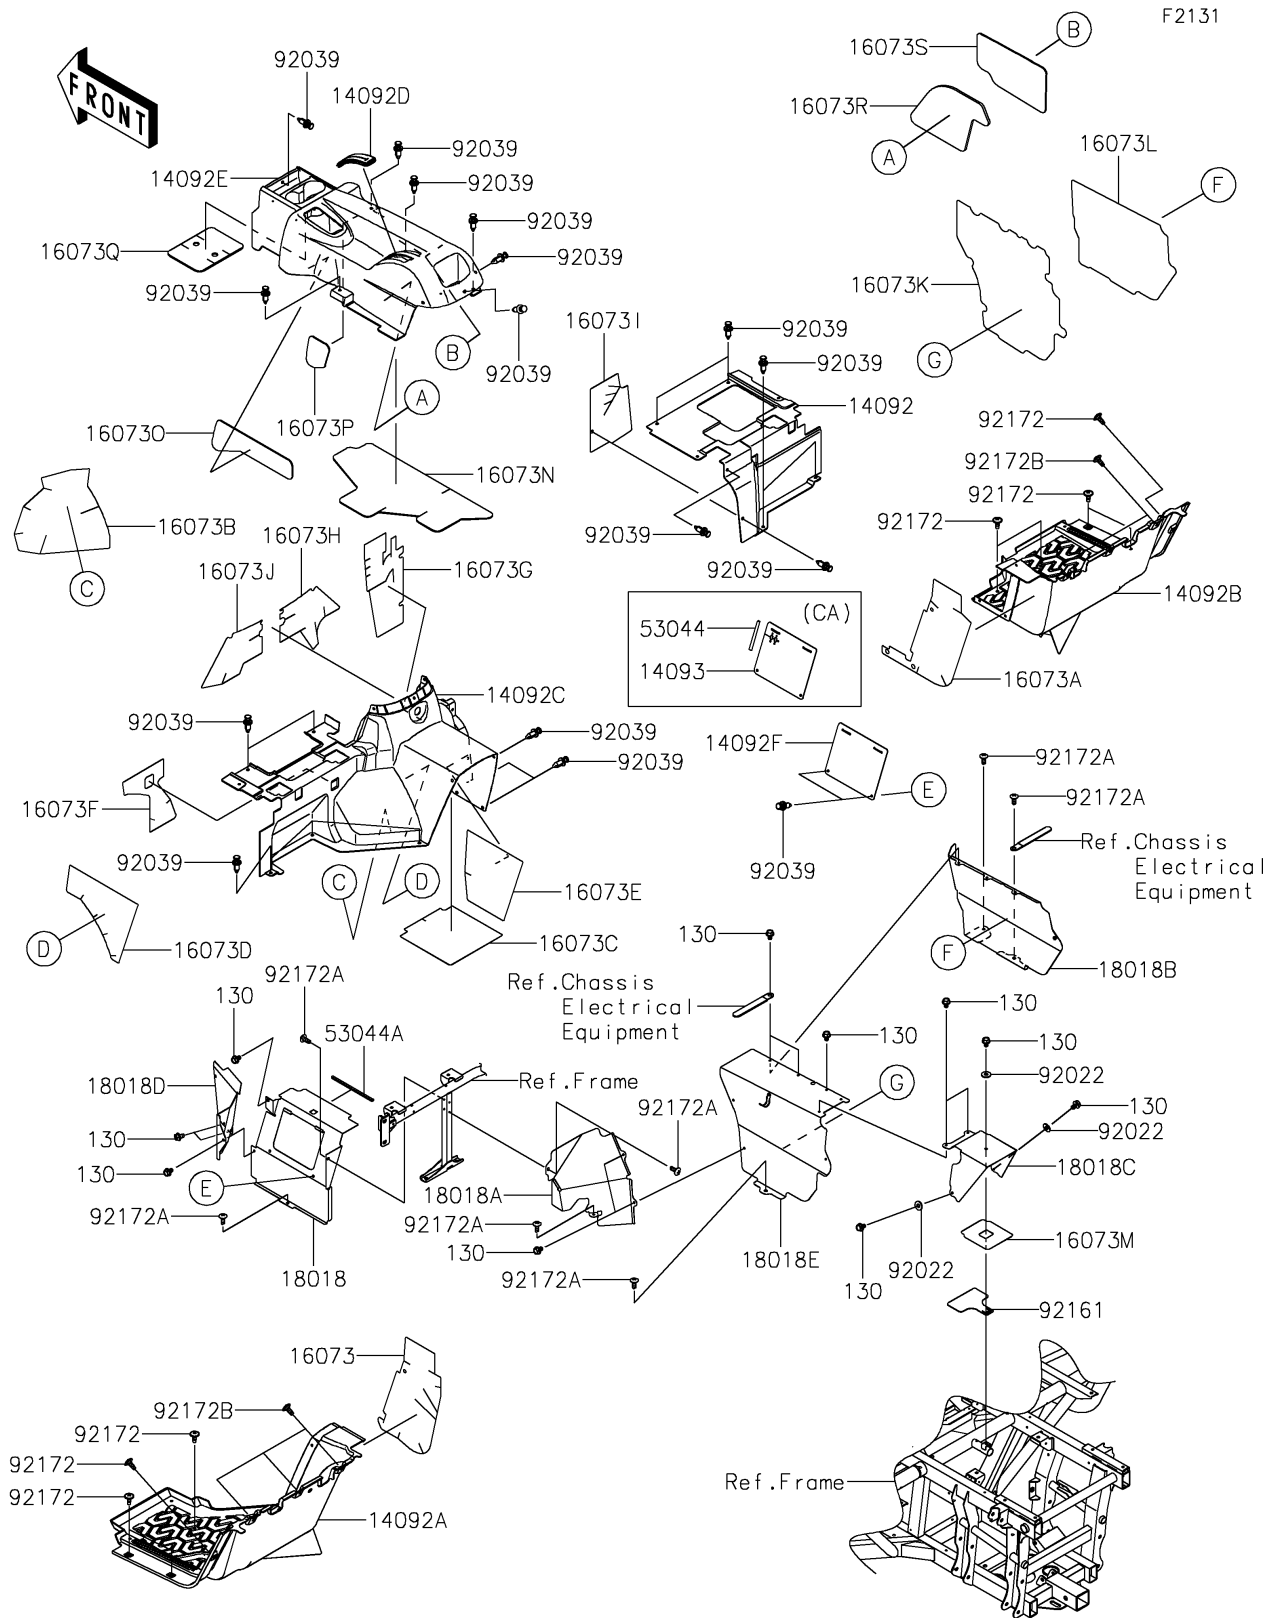

2017 TERYX4™ CAMO PARTS DIAGRAM

Frame Fittings(Rear)

2017 TERYX4™ CAMO PARTS LIST

Frame Fittings(Rear)

ITEM NAME	PART NUMBER	QUANTITY
COVER,FR SEAT,RR,RH (Ref # 14092)	14092-0714	1
COVER,RR FLOOR,LH (Ref # 14092A)	14092-0718	1
COVER,RR FLOOR,RH (Ref # 14092B)	14092-0719	1
COVER,FR SEAT,RR,LH (Ref # 14092C)	14092-0722	1
COVER,CENTER CONSOLE,TOP (Ref # 14092D)	14092-0791	1
COVER,CENTER CONSOLE (Ref # 14092E)	14092-1056	1
COVER,MAINTENANCE (Ref # 14092F)	14092-1136	1
INSULATOR,RR FLOOR,LH (Ref # 16073)	16073-0726	1
INSULATOR,RR FLOOR,RH (Ref # 16073A)	16073-0727	1
INSULATOR,FR SEAT,RR (Ref # 16073B)	16073-0728	1
INSULATOR,FR SEAT,RR (Ref # 16073C)	16073-0733	1
INSULATOR,FR SEAT,RR (Ref # 16073D)	16073-0734	1
INSULATOR,FR SEAT,RR (Ref # 16073E)	16073-0735	1
INSULATOR,FR SEAT,RR (Ref # 16073F)	16073-0740	1
INSULATOR,FR SEAT,RR (Ref # 16073G)	16073-0741	1
INSULATOR,FR SEAT,RR (Ref # 16073H)	16073-0742	1
INSULATOR,FR SEAT,RR (Ref # 16073I)	16073-0744	1
INSULATOR,FR SEAT,RR (Ref # 16073J)	16073-0749	1
INSULATOR,RR TUNNEL,LH (Ref # 16073K)	16073-0795	1
INSULATOR,RR TUNNEL,RH (Ref # 16073L)	16073-0796	1
INSULATOR,RR TUNNEL,RR (Ref # 16073M)	16073-0797	1
INSULATOR,CENTER CONSOLE (Ref # 16073N)	16073-0800	1
INSULATOR,CENTER CONSOLE (Ref # 16073O)	16073-0801	1
INSULATOR,CENTER CONSOLE (Ref # 16073P)	16073-0802	1
INSULATOR,CENTER CONSOLE (Ref # 16073Q)	16073-0803	1
INSULATOR,CENTER CONSOLE (Ref # 16073R)	16073-0804	1
INSULATOR,CENTER CONSOLE (Ref # 16073S)	16073-0805	1
PLATE-HEAT GUARD,LH UD SEAT,FR (Ref # 18018)	18018-0042	1
PLATE-HEAT GUARD,LH UD SEAT,RR (Ref # 18018A)	18018-0043	1