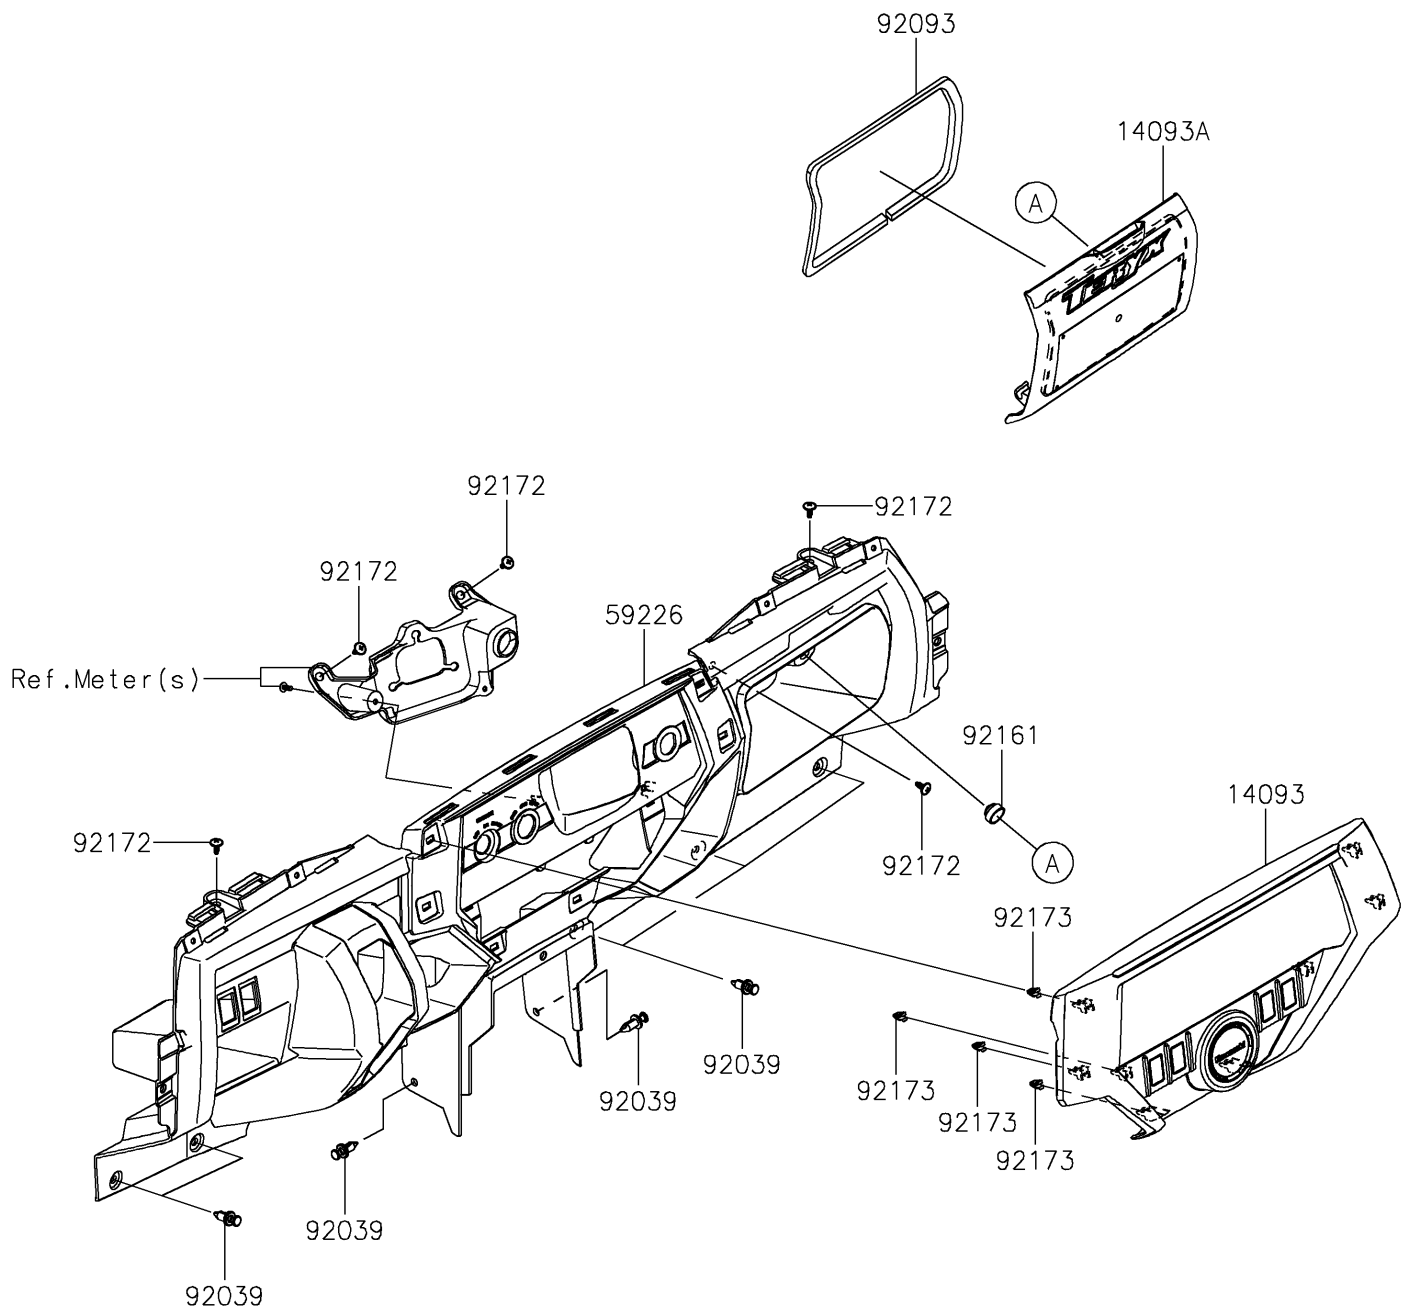

2020 TERYX4™ CAMO PARTS DIAGRAM

Front Box

F2135

2020 TERYX4™ CAMO PARTS LIST

Front Box

ITEM NAME	PART NUMBER	QUANTITY
COVER,CENTER PANEL (Ref # 14093)	14093-0203	1
COVER,GLOVE BOX (Ref # 14093A)	14093-0204	1
PANEL-CONTROL (Ref # 59226)	59226-0726	1
RIVET (Ref # 92039)	92039-0776	7
SEAL,6X10 (Ref # 92093)	92093-0658	1
DAMPER (Ref # 92161)	92161-0568	1
SCREW,6X16 (Ref # 92172)	92172-0826	5
CLAMP (Ref # 92173)	92173-1423	8