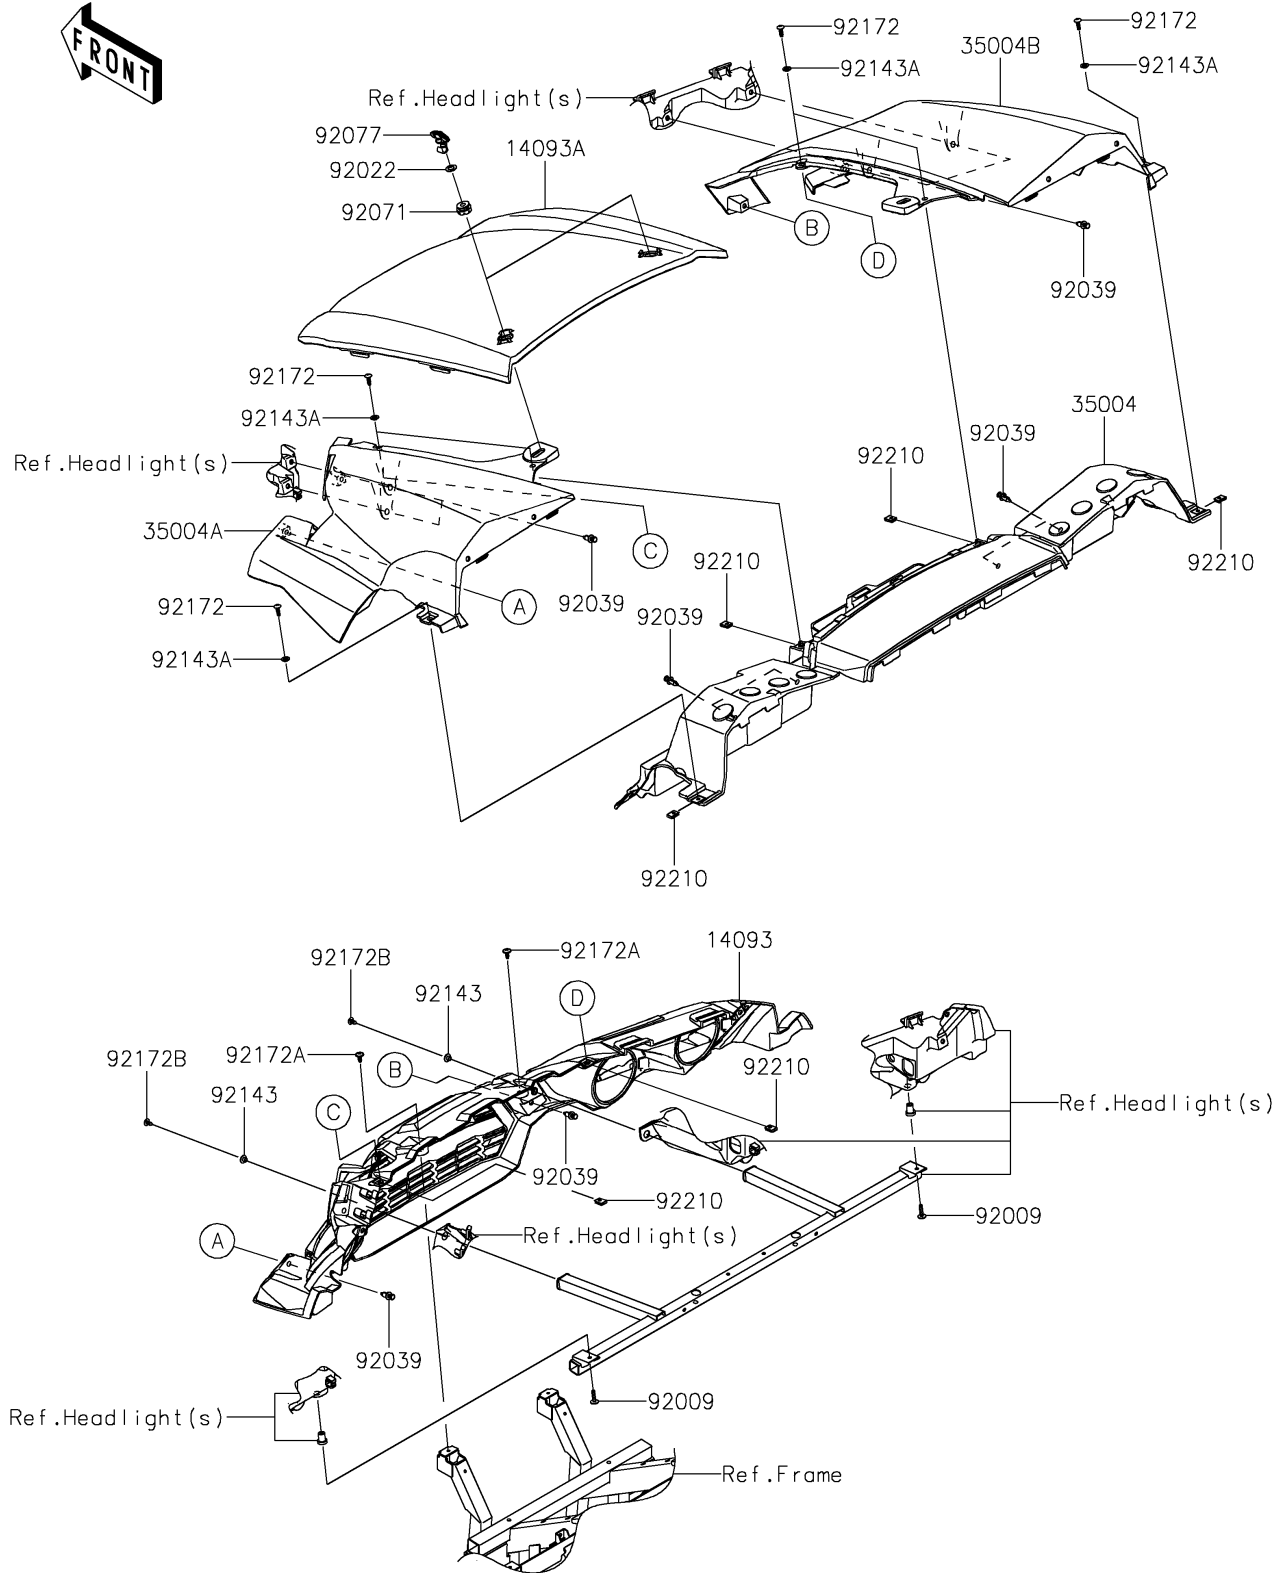

2016 TERYX4™ CAMO PARTS DIAGRAM

Front Fender(s)

F2171

2016 TERYX4™ CAMO PARTS LIST

Front Fender(s)

ITEM NAME	PART NUMBER	QUANTITY
COVER,FR GRILL (Ref # 14093)	14093-0202	1
COVER,HOOD,CAMOUFLAGE (Ref # 14093A)	14093-0211-42H	1
FENDER-FRONT,RR (Ref # 35004)	35004-0345	1
FENDER-FRONT,LH,CAMOUFLAGE (Ref # 35004A)	35004-0346-42H	1
FENDER-FRONT,RH,CAMOUFLAGE (Ref # 35004B)	35004-0347-42H	1
SCREW,6X25 (Ref # 92009)	92009-1465	2
WASHER,12.5X22X1.2 (Ref # 92022)	92022-072	2
RIVET (Ref # 92039)	92039-0776	12
GROMMET (Ref # 92071)	92071-0746	2
KNOB (Ref # 92077)	92077-0033	2
COLLAR (Ref # 92143)	92143-1057	2
COLLAR (Ref # 92143A)	92143-1087	6
SCREW,TAPPING,6X20 (Ref # 92172)	92172-0488	6
SCREW,6X16 (Ref # 92172A)	92172-0711	2
SCREW,TAPPING,6X16 (Ref # 92172B)	92172-0739	2
NUT,LEAF SPRING,6MM (Ref # 92210)	92210-0624	6