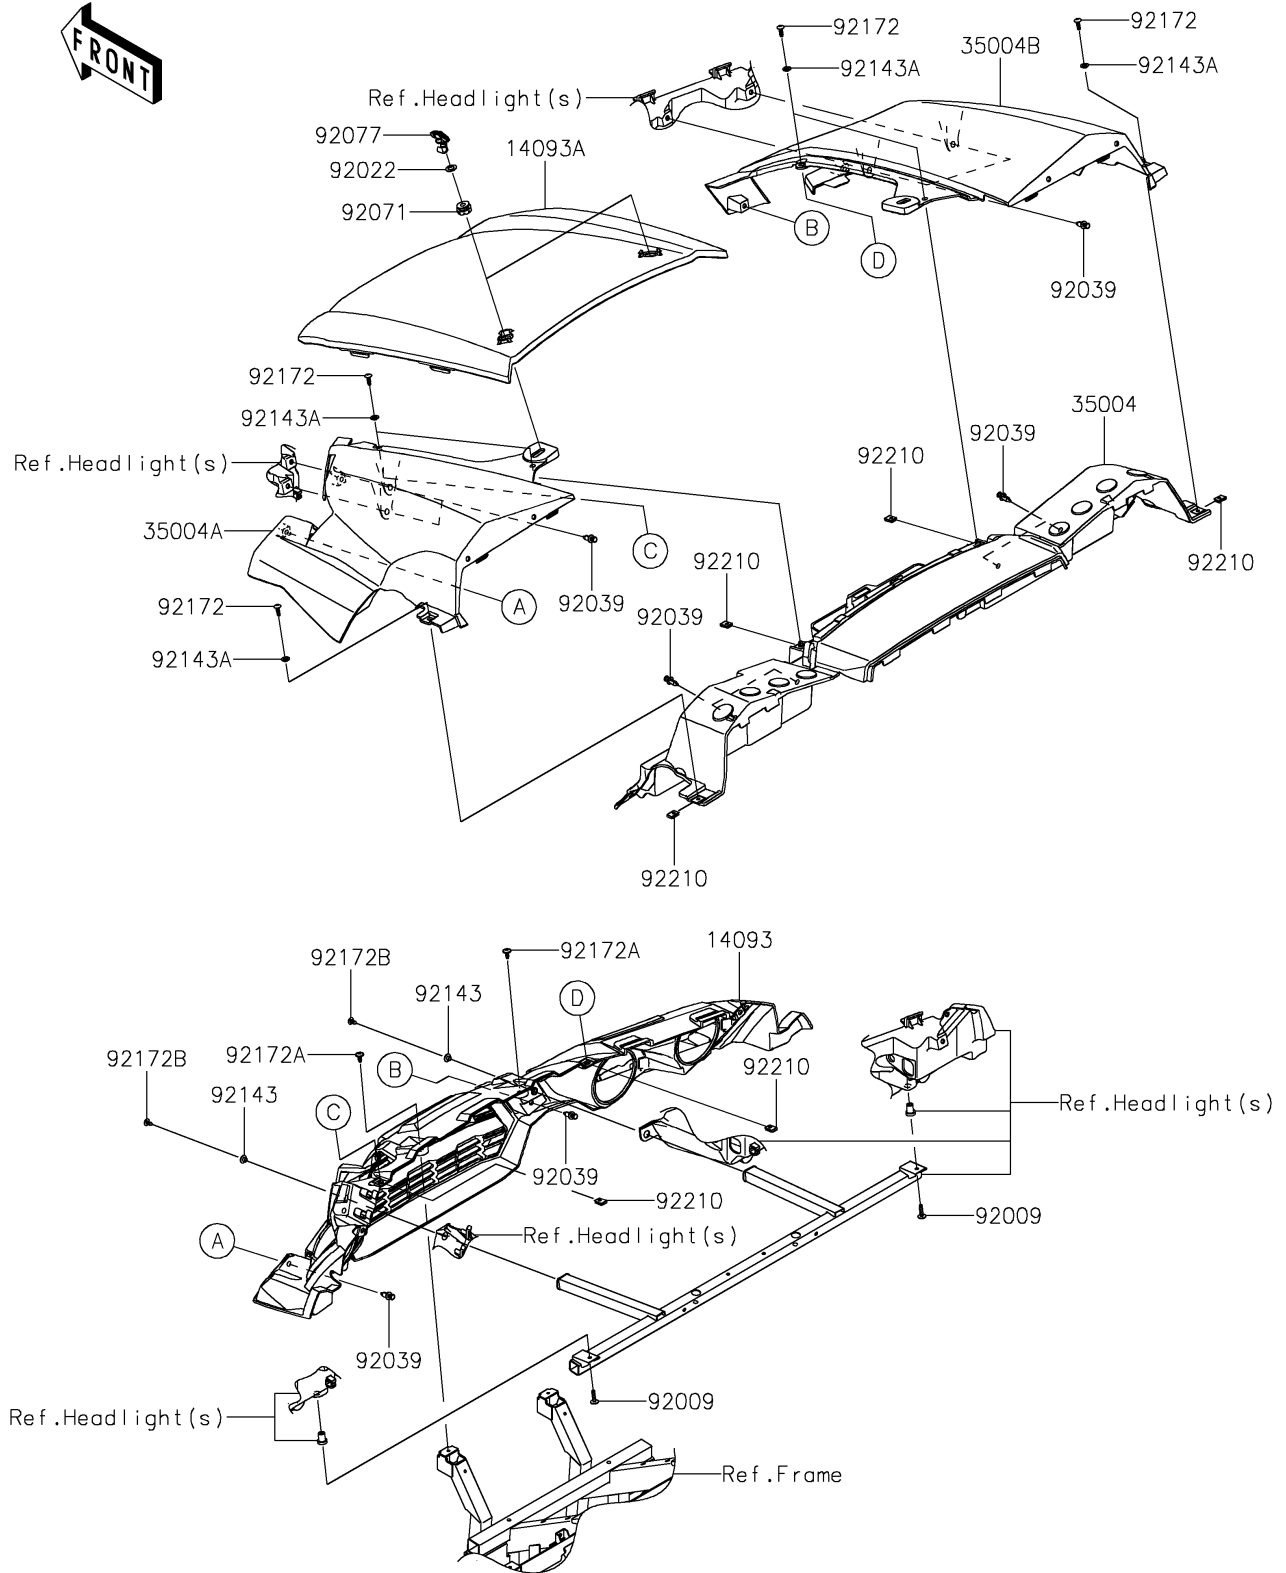

2017 TERYX4™ CAMO PARTS DIAGRAM

Front Fender(s)

F2171

2017 TERYX4™ CAMO PARTS LIST

Front Fender(s)

ITEM NAME	PART NUMBER	QUANTITY
COVER,FR GRILL (Ref # 14093)	14093-0202	1
COVER,HOOD,CAMOUFLAGE (Ref # 14093A)	14093-0211-42H	1
FENDER-FRONT,RR (Ref # 35004)	35004-0345	1
FENDER-FRONT,LH,CAMOUFLAGE (Ref # 35004A)	35004-0346-42H	1
FENDER-FRONT,RH,CAMOUFLAGE (Ref # 35004B)	35004-0347-42H	1
SCREW,6X25 (Ref # 92009)	92009-1465	2
WASHER,12.5X22X1.2 (Ref # 92022)	92022-072	2
RIVET (Ref # 92039)	92039-0776	12
GROMMET (Ref # 92071)	92071-0746	2
KNOB (Ref # 92077)	92077-0033	2
COLLAR (Ref # 92143)	92143-1057	2
COLLAR (Ref # 92143A)	92143-1087	6
SCREW,TAPPING,6X20 (Ref # 92172)	92172-0488	6
SCREW,6X16 (Ref # 92172A)	92172-0711	2
SCREW,TAPPING,6X16 (Ref # 92172B)	92172-0739	2
NUT,LEAF SPRING,6MM (Ref # 92210)	92210-0624	6