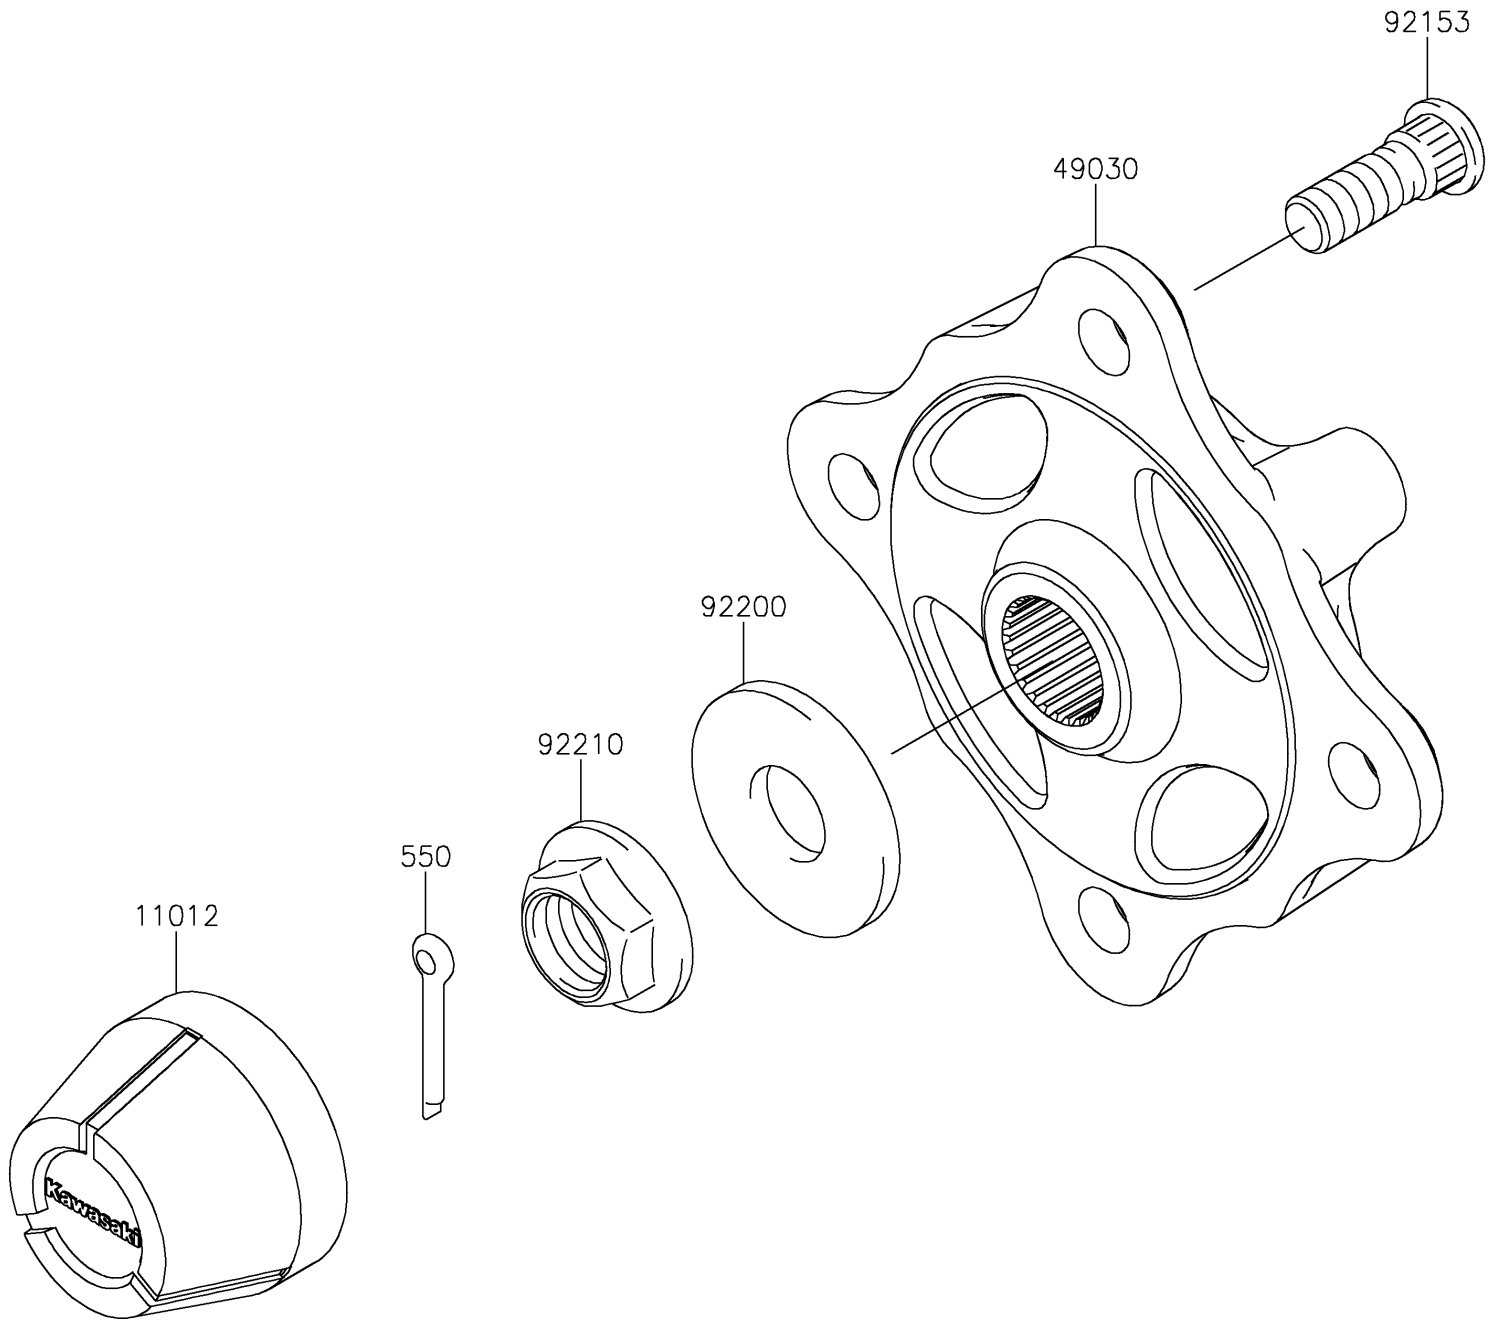

2016 TERYX4™ CAMO PARTS DIAGRAM

Front Hubs/Brakes

F2230

2016 TERYX4™ CAMO PARTS LIST

Front Hubs/Brakes

ITEM NAME	PART NUMBER	QUANTITY
CAP,WHEEL (Ref # 11012)	11012-1969	2
HUB,FR (Ref # 49030)	49030-0560	2
BOLT,12MM (Ref # 92153)	92153-1915	8
WASHER,20.3X52.0X4.5 (Ref # 92200)	92200-1739	2
NUT,FLANGED,20MM (Ref # 92210)	92210-2093	2
PIN-COTTER,4.0X30 (Ref # 550)	550AA4030	2