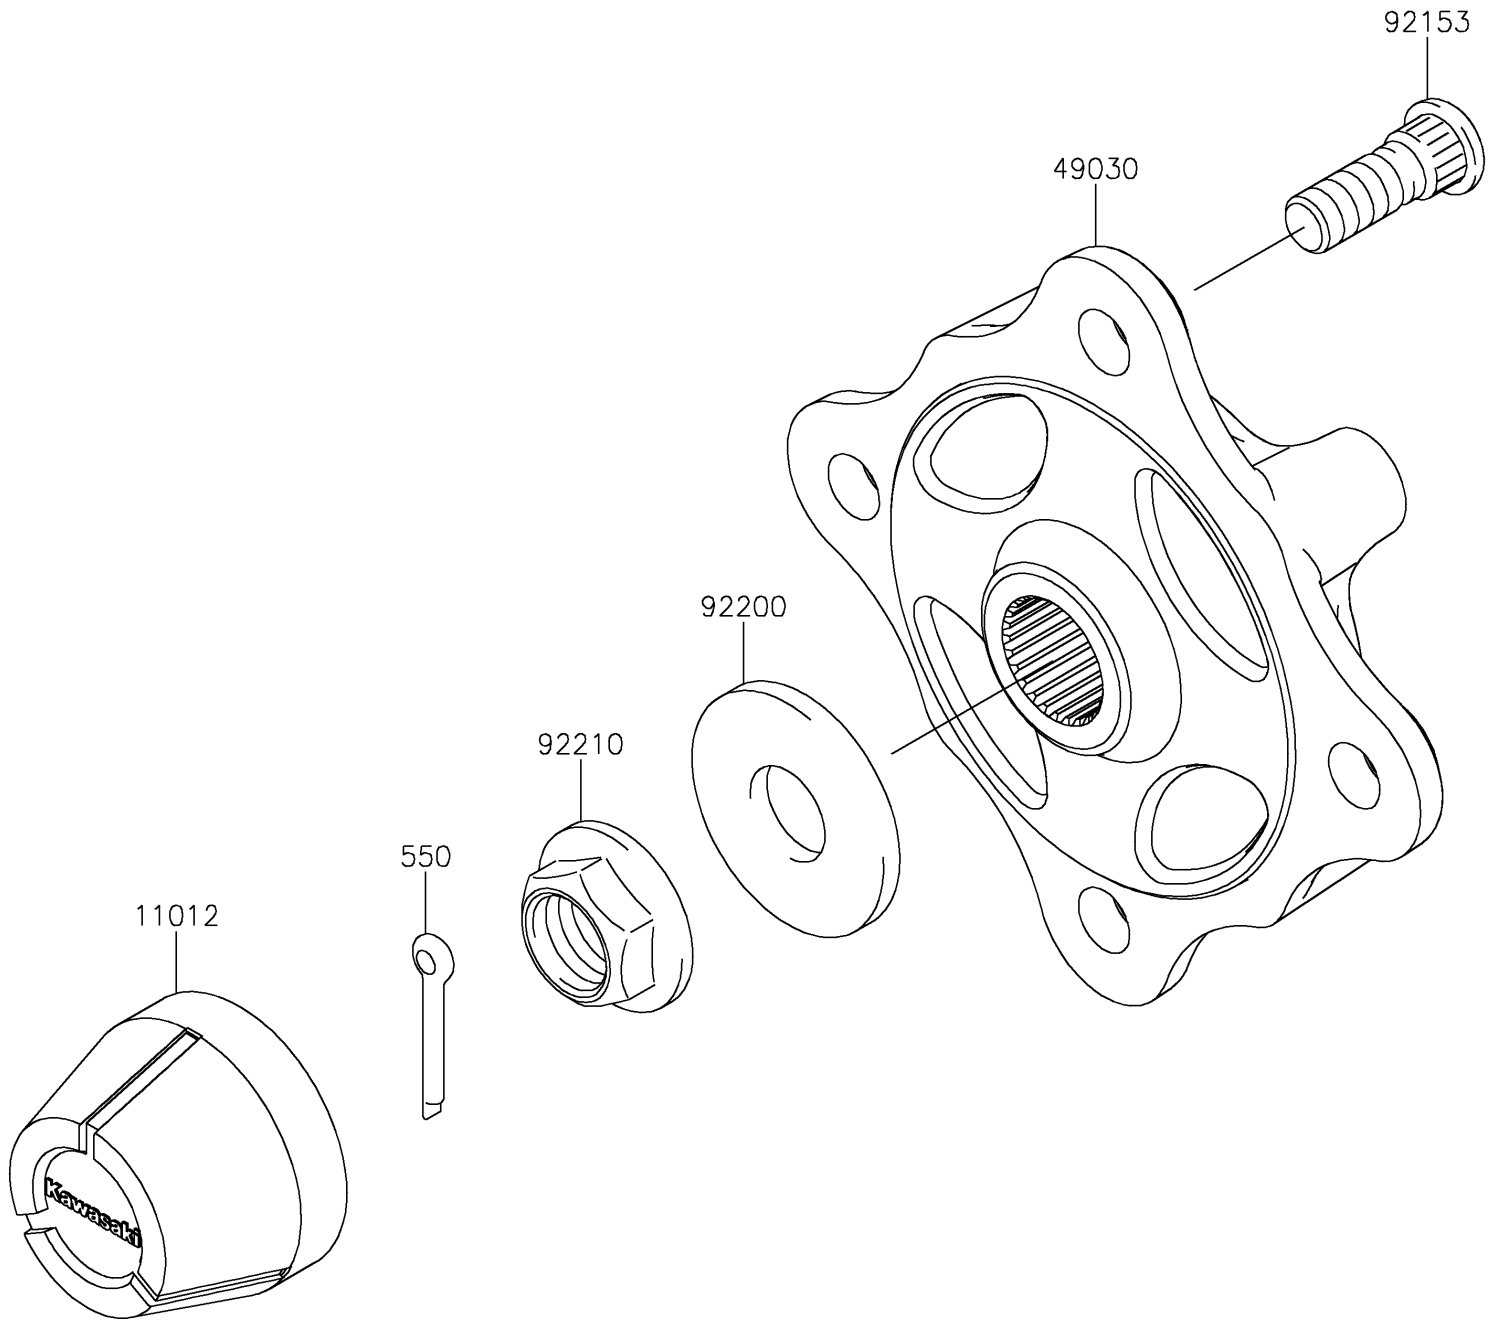

2017 TERYX4™ CAMO PARTS DIAGRAM

Front Hubs/Brakes

F2230

2017 TERYX4™ CAMO PARTS LIST

Front Hubs/Brakes

ITEM NAME	PART NUMBER	QUANTITY
CAP,WHEEL (Ref # 11012)	11012-1969	2
HUB,FR (Ref # 49030)	49030-0560	2
BOLT,12MM (Ref # 92153)	92153-1915	8
WASHER,20.3X52.0X4.5 (Ref # 92200)	92200-1739	2
NUT,FLANGED,20MM (Ref # 92210)	92210-2093	2
PIN-COTTER,4.0X30 (Ref # 550)	550AA4030	2