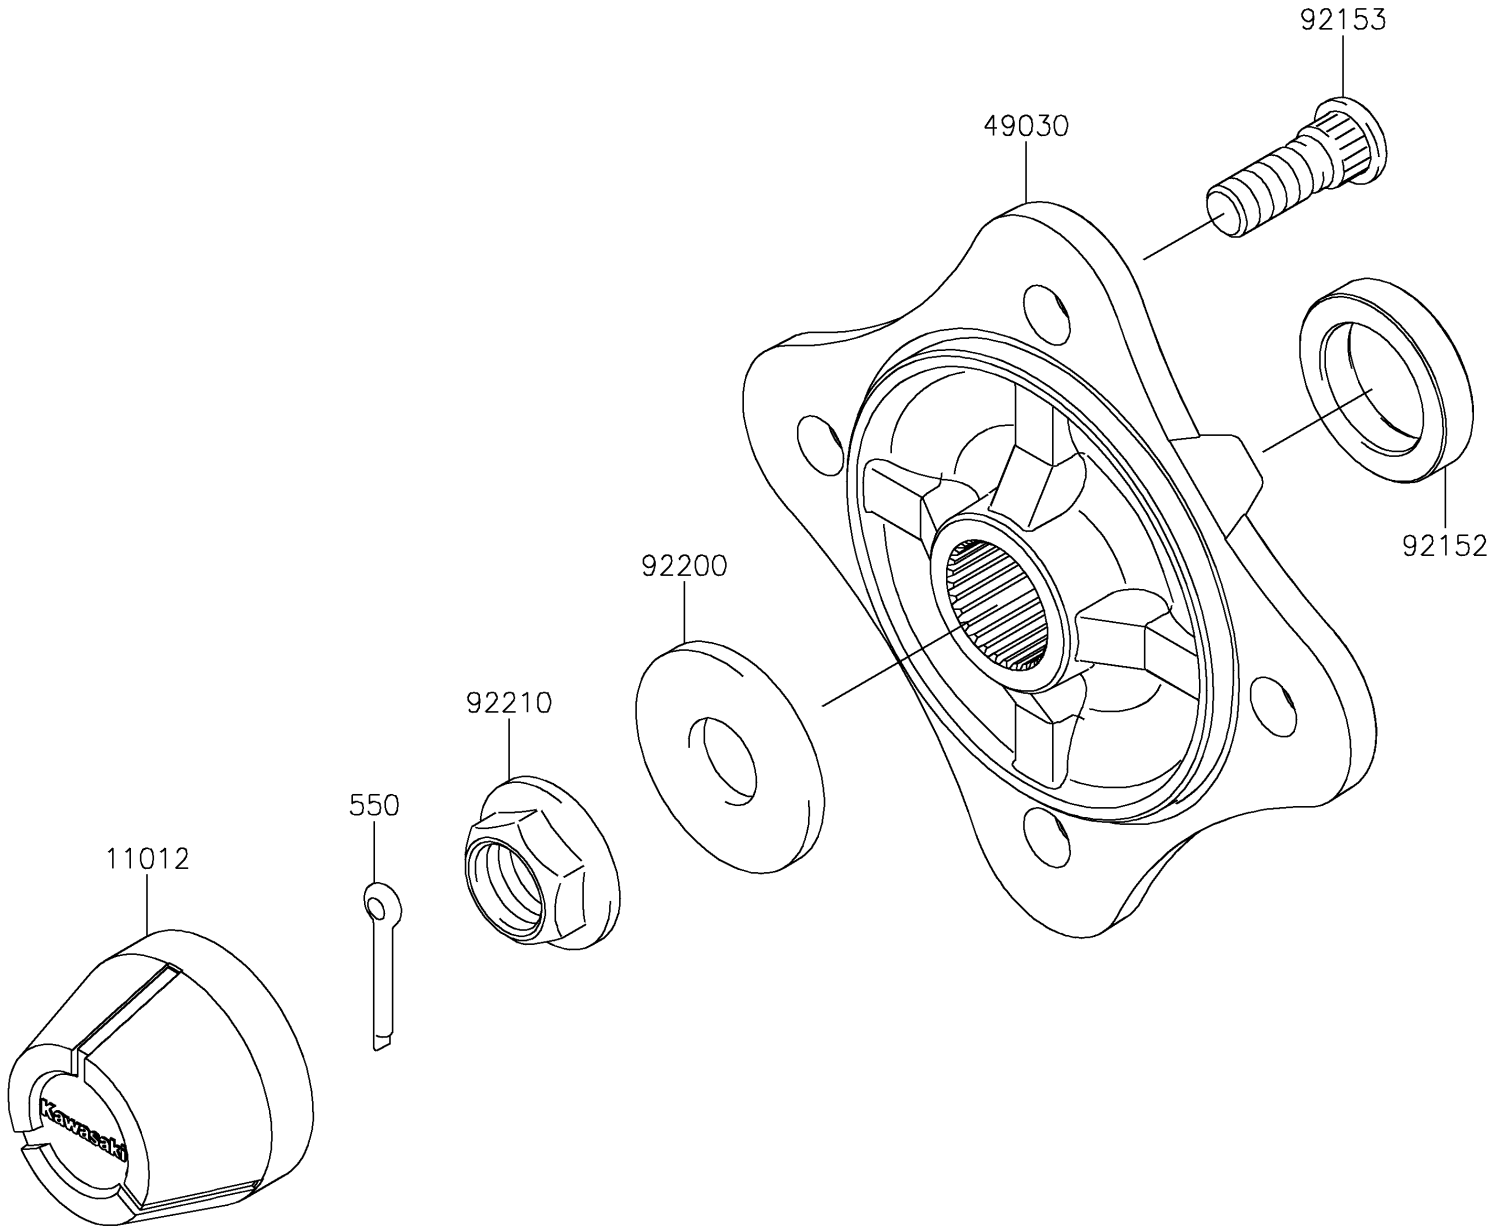

# 2017 TERYX4™ CAMO PARTS DIAGRAM

Rear Hubs/Brakes

F2240

## 2017 TERYX4™ CAMO PARTS LIST

### Rear Hubs/Brakes

ITEM NAME	PART NUMBER	QUANTITY
CAP,WHEEL (Ref # 11012)	11012-1969	2
HUB,RR (Ref # 49030)	49030-0563	2
COLLAR,30.1X44X9 (Ref # 92152)	92152-1700	2
BOLT,12MM (Ref # 92153)	92153-1915	8
WASHER,20.3X52.0X4.5 (Ref # 92200)	92200-1739	2
NUT,FLANGED,20MM (Ref # 92210)	92210-2093	2
PIN-COTTER,4.0X30 (Ref # 550)	550AA4030	2