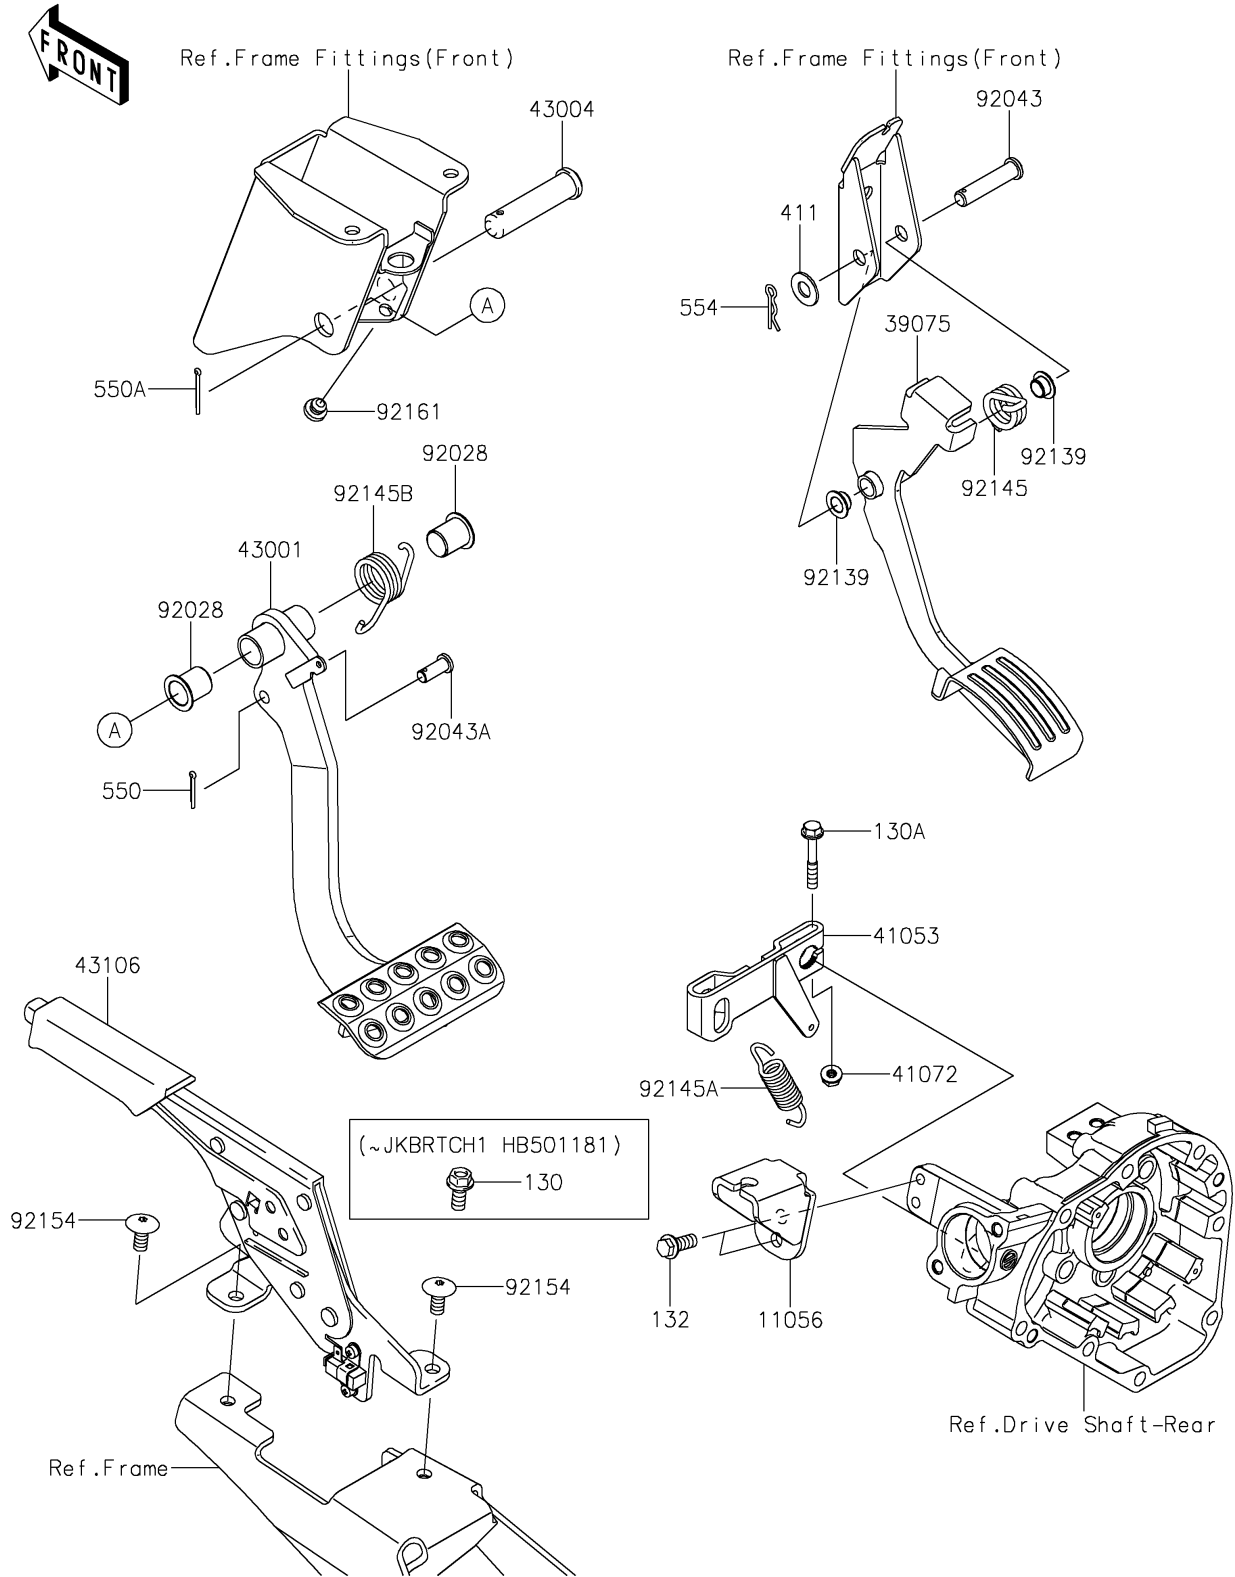

2017 TERYX4™ CAMO PARTS DIAGRAM

Brake Pedal/Throttle Lever

F2260

2017 TERYX4™ CAMO PARTS LIST

Brake Pedal/Throttle Lever

ITEM NAME	PART NUMBER	QUANTITY
BRACKET (Ref # 11056)	11056-2267	1
LEVER-THROTTLE (Ref # 39075)	39075-0019	1
LEVER-BRAKE CAM (Ref # 41053)	41053-0023	1
NUT,6MM (Ref # 41072)	41072-007	1
LEVER-BRAKE,PEDAL (Ref # 43001)	43001-0739	1
SHAFT-BRAKE (Ref # 43004)	43004-1128	1
LEVER-ASSY-PARKING BRAKE (Ref # 43106)	43106-0005	1
BUSHING (Ref # 92028)	92028-1571	2
PIN,10X42.5 (Ref # 92043)	92043-0707	1
PIN (Ref # 92043A)	92043-1039	1
BUSHING (Ref # 92139)	92139-0230	2
SPRING,THROTTLE (Ref # 92145)	92145-0831	1
SPRING,BRAKE CAM LEVER (Ref # 92145A)	92145-0880	1
SPRING,BRAKE PEDAL RETURN (Ref # 92145B)	92145-1615	1
BOLT-FLANGED,8X18 (Ref # 92154)	92154-2692	2
DAMPER (Ref # 92161)	92161-1084	1
BOLT-FLANGED,8X18 (Ref # 130)	130BA0818	2
BOLT-FLANGED,6X40 (Ref # 130A)	130CA0640	1
BOLT-FLANGED-SMALL,8X20 (Ref # 132)	132BA0820	2
WASHER-PLAIN,10MM (Ref # 411)	411AA1000	1
PIN-COTTER,2.5X18 (Ref # 550)	550AA2518	1
PIN-COTTER,2.5X25 (Ref # 550A)	550AA2525	1
PIN-SNAP,10MM (Ref # 554)	554DA1000	1