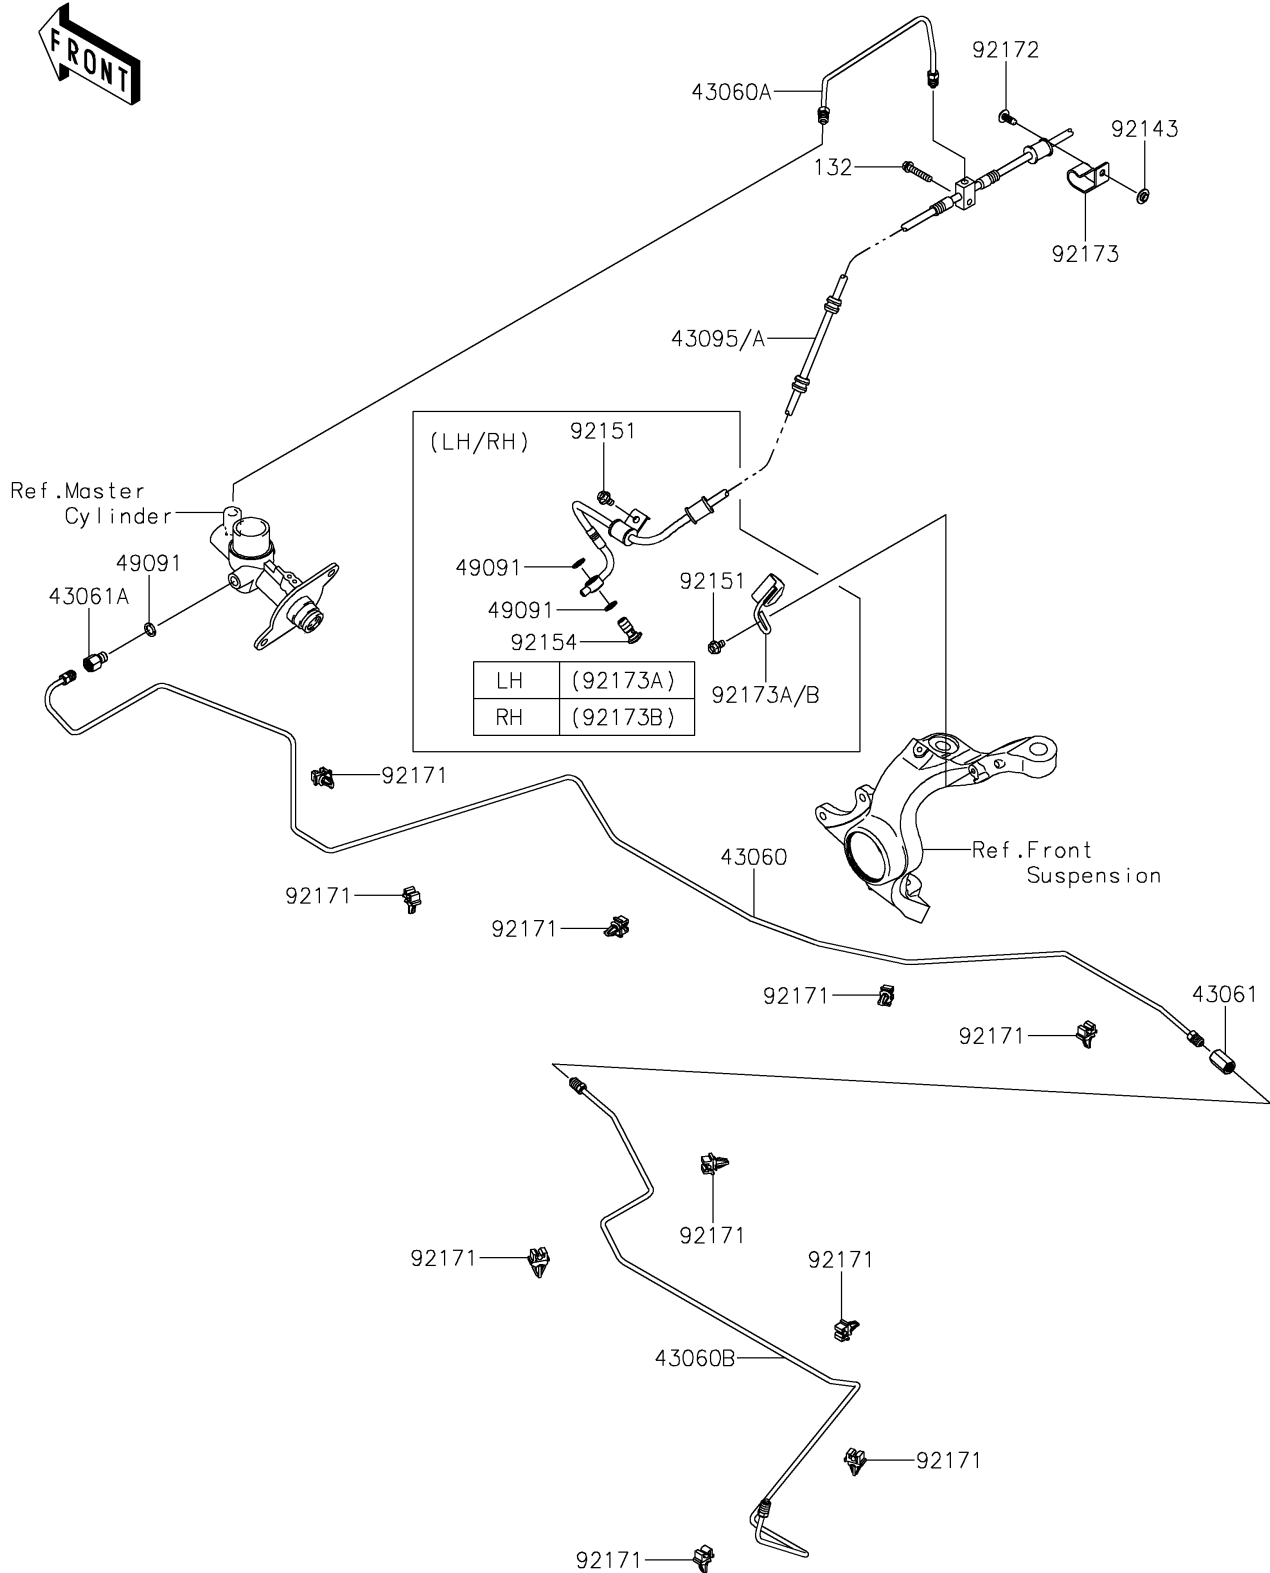

2017 TERYX4™ CAMO PARTS DIAGRAM

Brake Piping

F2262

2017 TERYX4™ CAMO PARTS LIST

Brake Piping

ITEM NAME	PART NUMBER	QUANTITY
PIPE-BRAKE,M/C-JOINT (Ref # 43060)	43060-0316	1
PIPE-BRAKE,M/C-FR JOINT (Ref # 43060A)	43060-0320	1
PIPE-BRAKE,JOINT-BRAKE (Ref # 43060B)	43060-0324	1
JOINT-BRAKE (Ref # 43061)	43061-0003	1
JOINT-BRAKE,M/C (Ref # 43061A)	43061-0302	1
HOSE-BRAKE,FR,1975MM (Ref # 43095)	43095-0935	1
WASHER-SEAL,10.1X14.5X1.5 (Ref # 49091)	49091-0001	5
COLLAR (Ref # 92143)	92143-1087	1
BOLT,6X10 (Ref # 92151)	92151-1344	4
BOLT,TORX,10X23 (Ref # 92154)	92154-1875	2
CLAMP (Ref # 92171)	92171-0805	10
SCREW,TAPPING,6X16 (Ref # 92172)	92172-0739	1
CLAMP (Ref # 92173)	92173-0930	1
CLAMP,LH (Ref # 92173A)	92173-0934	1
CLAMP,RH (Ref # 92173B)	92173-0935	1
BOLT-FLANGED-SMALL,6X30 (Ref # 132)	132BA0630	1