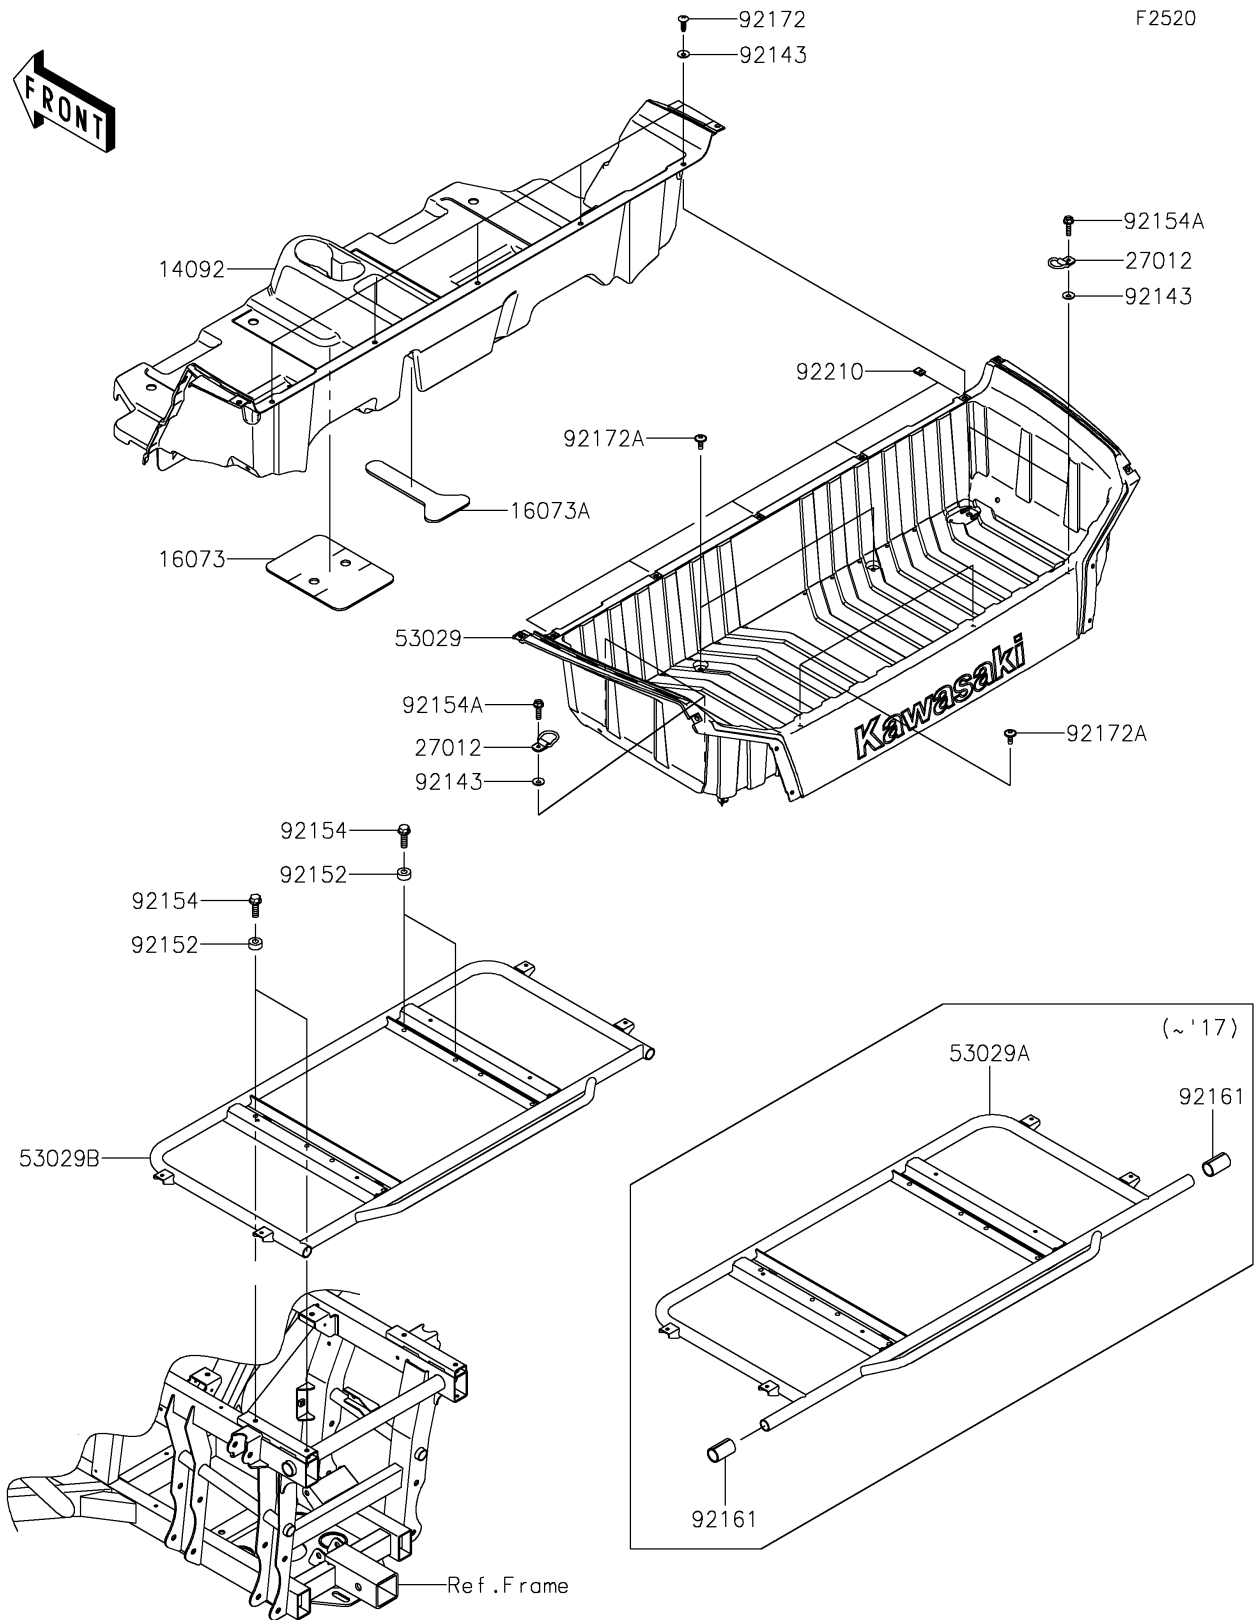

2017 TERYX4™ CAMO PARTS DIAGRAM

Carrier(s)

2017 TERYX4™ CAMO PARTS LIST

Carrier(s)

ITEM NAME	PART NUMBER	QUANTITY
COVER,RR CONSOLE (Ref # 14092)	14092-1057	1
INSULATOR,CENTER CONSOLE (Ref # 16073)	16073-0803	1
INSULATOR (Ref # 16073A)	16073-0842	1
HOOK (Ref # 27012)	27012-0783	4
CARRIER (Ref # 53029)	53029-0309	1
CARRIER (Ref # 53029A)	53029-0330	1
COLLAR (Ref # 92143)	92143-1087	9
COLLAR,8.2X18X8 (Ref # 92152)	92152-1553	4
BOLT,FLANGED,8X25 (Ref # 92154)	92154-1302	4
BOLT,FLANGED,6X22 (Ref # 92154A)	92154-1356	4
DAMPER,50X79X3 (Ref # 92161)	92161-1604	2
SCREW,TAPPING,6X20 (Ref # 92172)	92172-0488	5
SCREW,6X16 (Ref # 92172A)	92172-0711	4
NUT,LEAF SPRING,6MM (Ref # 92210)	92210-0624	5