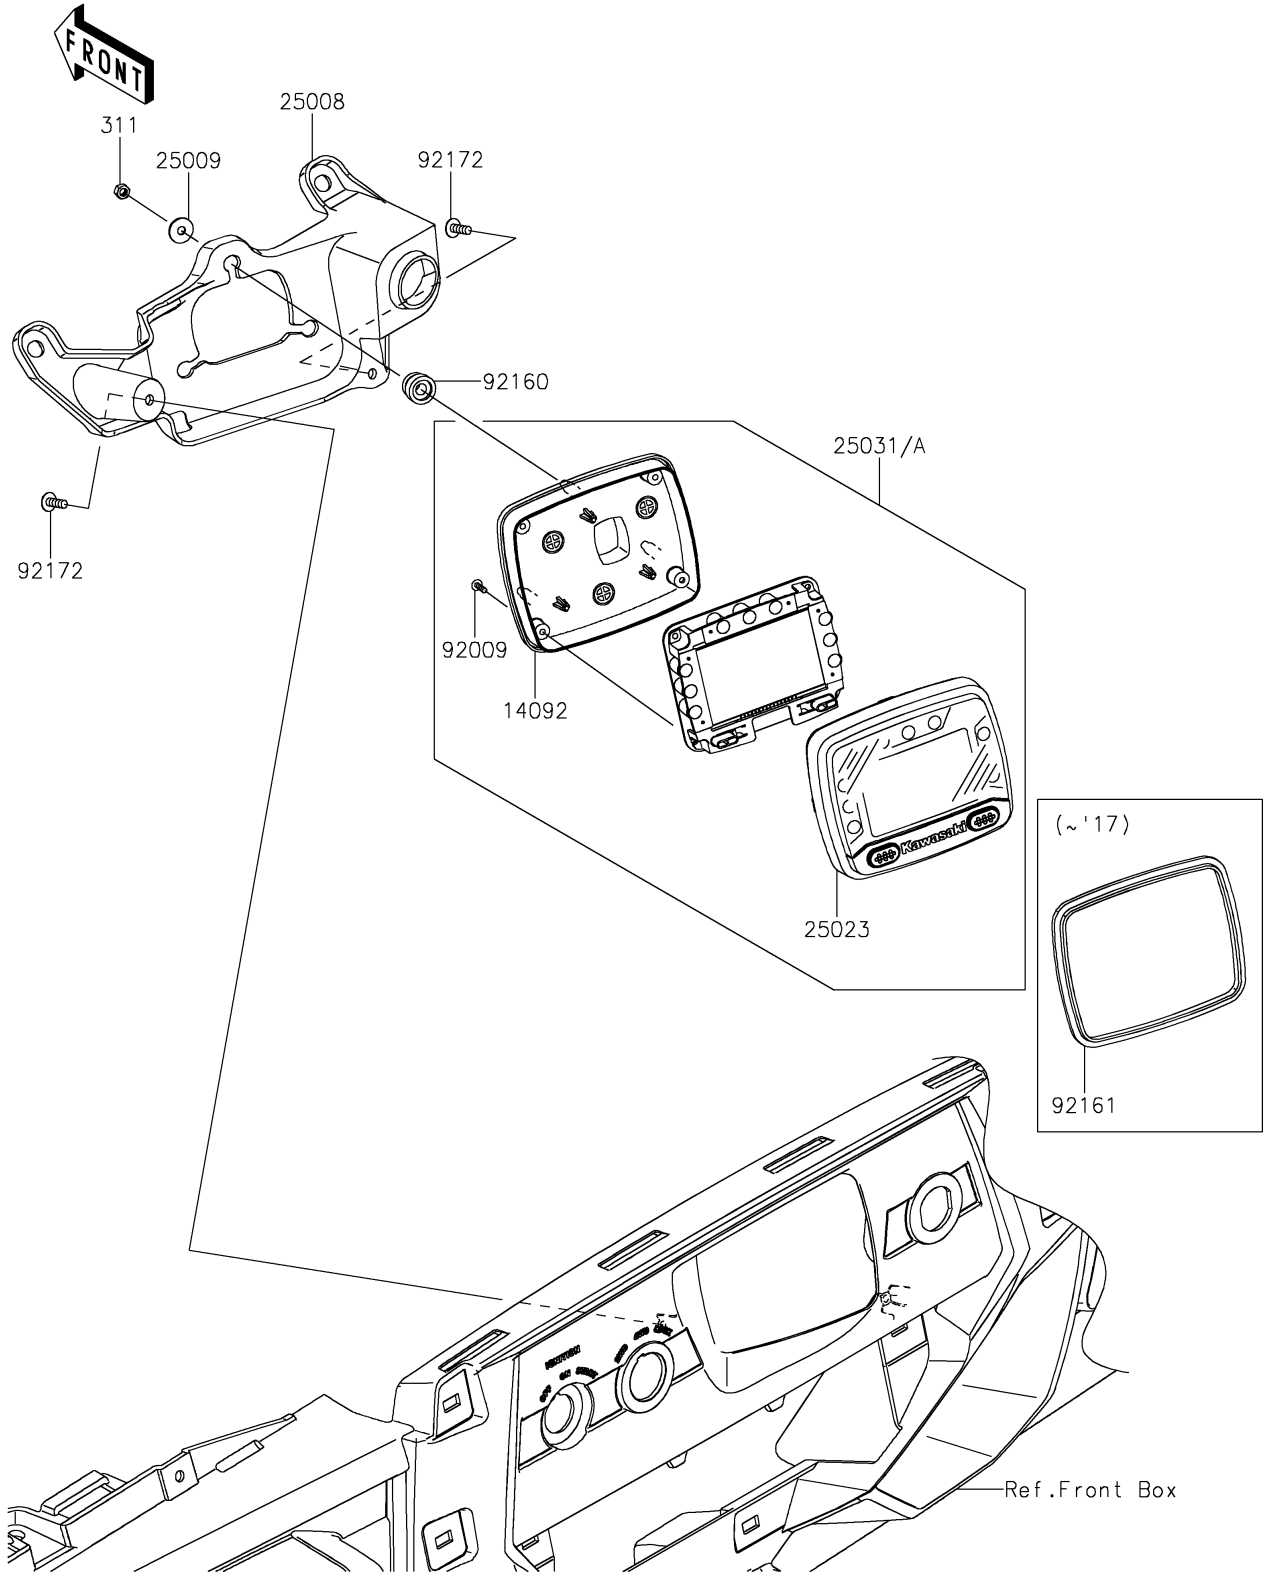

# 2017 TERYX4™ CAMO PARTS DIAGRAM

Meter(s)

F2530

## 2017 TERYX4™ CAMO PARTS LIST

Meter(s)

ITEM NAME	PART NUMBER	QUANTITY
COVER,METER,LWR (Ref # 14092)	14092-0834	1
BRACKET-METER (Ref # 25008)	25008-0043	1
WASHER,5.2X16X1.2 (Ref # 25009)	25009-004	3
COVER-METER CASE,UPP (Ref # 25023)	25023-0075	1
METER-ASSY,LCD (Ref # 25031A)	25031-0692	1
SCREW,TAPPING,3X12 (Ref # 92009)	92009-1255	4
DAMPER (Ref # 92160)	92160-1460	3
DAMPER,METER (Ref # 92161)	92161-0906	1
SCREW,TAPPING,5X14 (Ref # 92172)	92172-0265	2
NUT-HEX,5MM (Ref # 311)	311AB0500	3