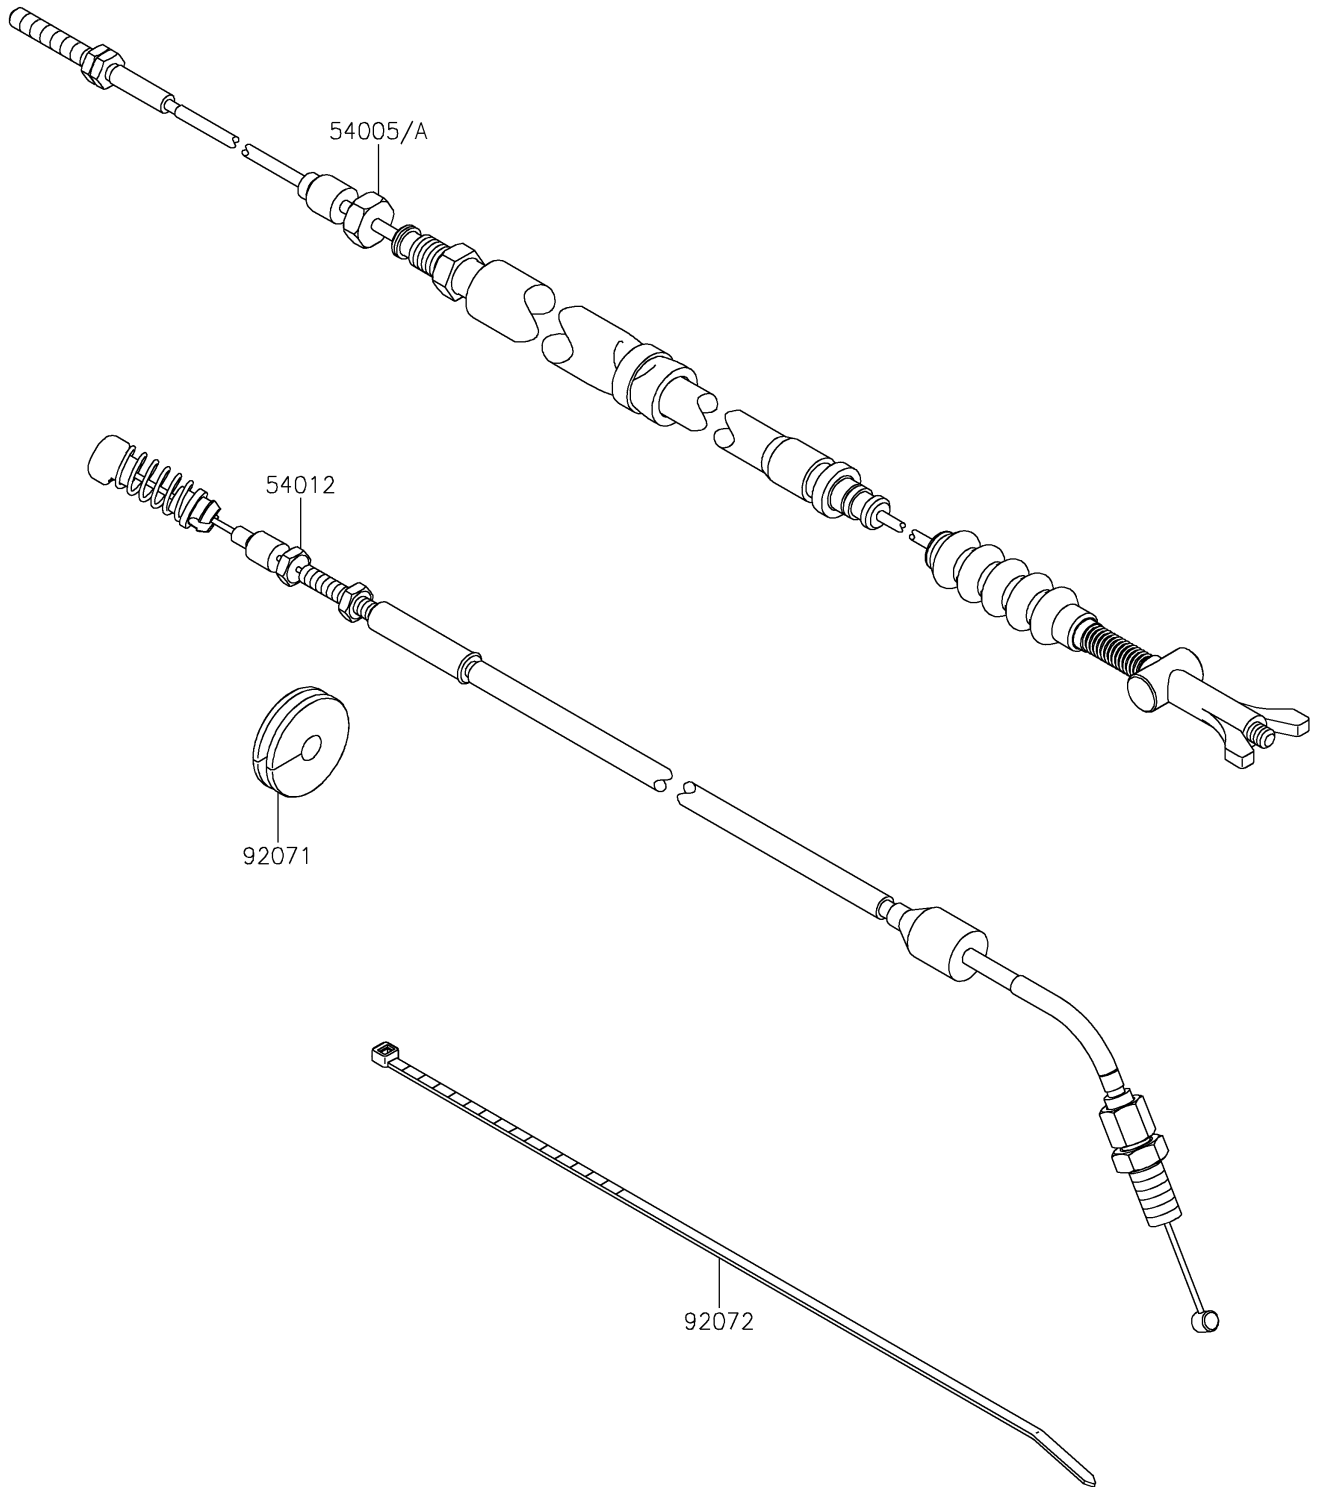

2017 TERYX4™ CAMO PARTS DIAGRAM

Cables

F2540

2017 TERYX4™ CAMO PARTS LIST

Cables

ITEM NAME	PART NUMBER	QUANTITY
CABLE-BRAKE (Ref # 54005A)	54005-0042	1
CABLE-THROTTLE (Ref # 54012)	54012-0700	1
GROMMET (Ref # 92071)	92071-1136	1
BAND,L=292.1 (Ref # 92072)	92072-3509	1