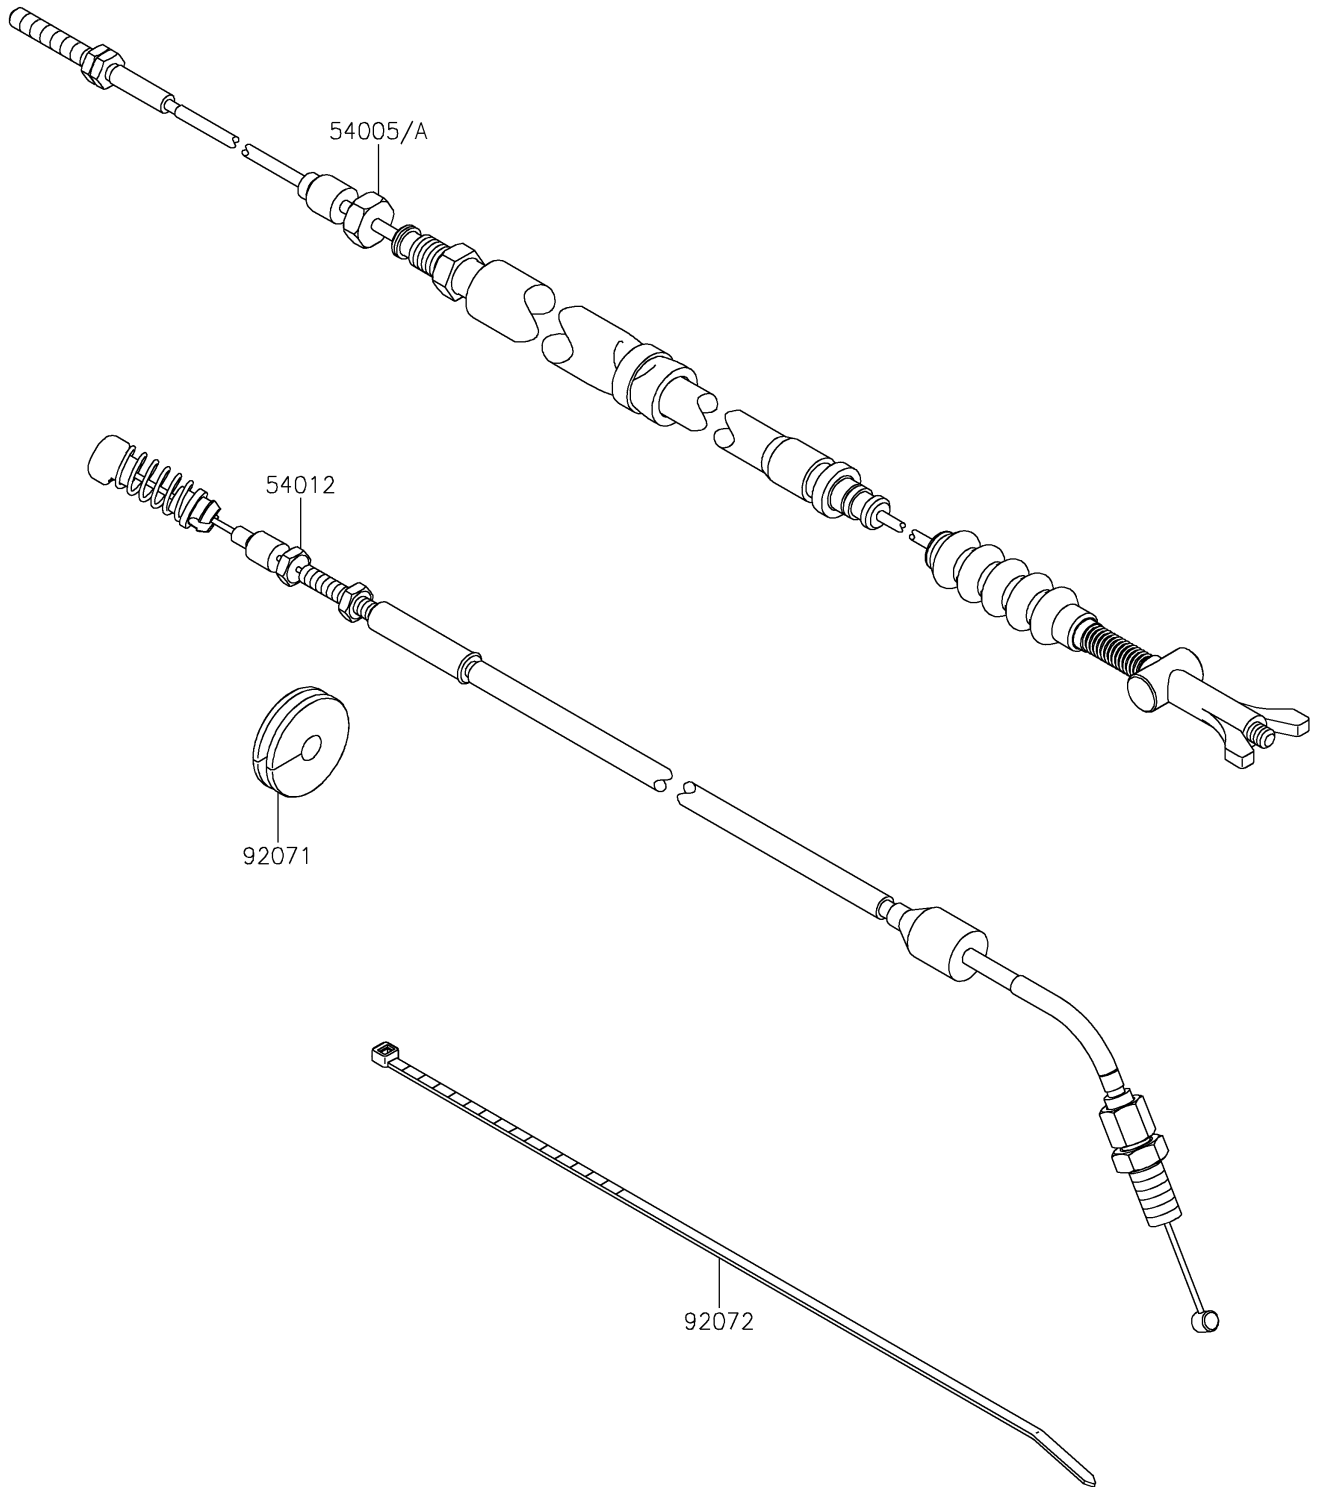

2019 TERYX4™ CAMO PARTS DIAGRAM

Cables

F2540

2019 TERYX4™ CAMO PARTS LIST

Cables

ITEM NAME	PART NUMBER	QUANTITY
CABLE-BRAKE (Ref # 54005A)	54005-0042	1
CABLE-THROTTLE (Ref # 54012)	54012-0700	1
GROMMET (Ref # 92071)	92071-1136	1
BAND,L=292.1 (Ref # 92072)	92072-3509	1