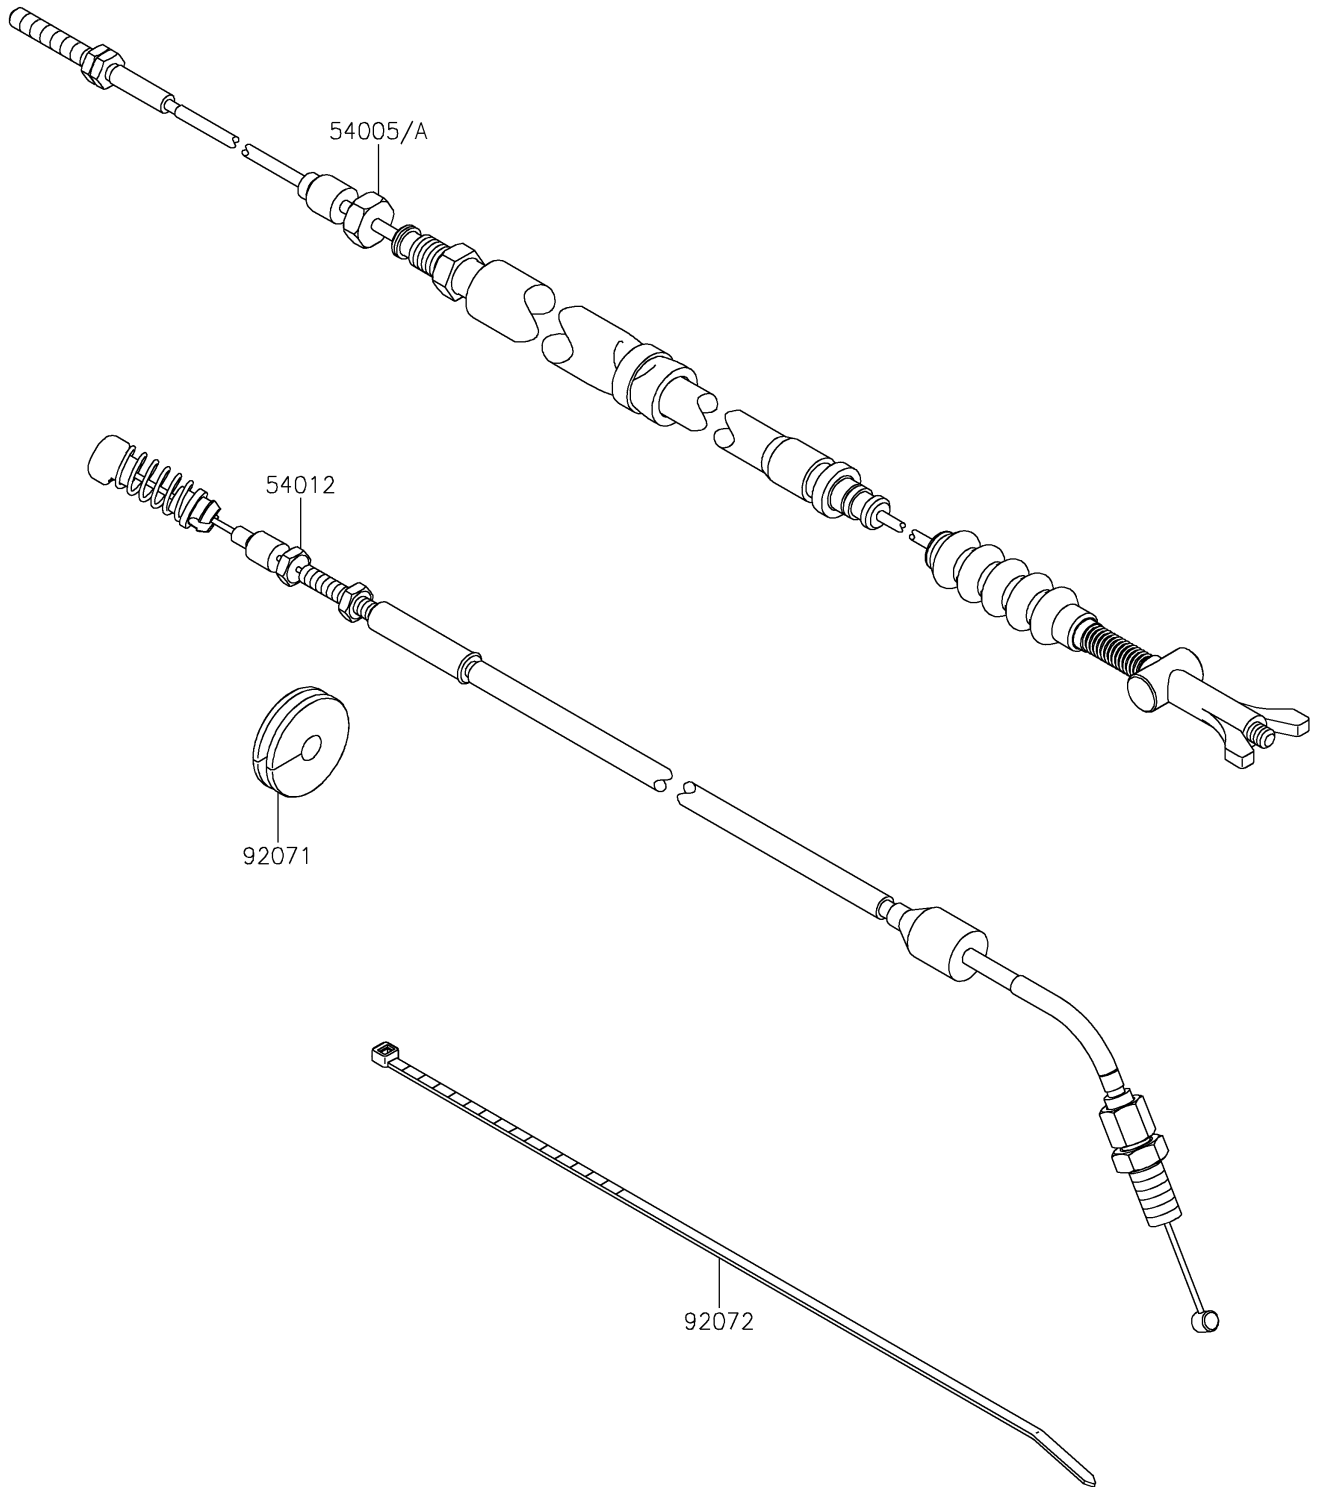

2020 TERYX4™ CAMO PARTS DIAGRAM

Cables

F2540

2020 TERYX4™ CAMO PARTS LIST

Cables

ITEM NAME	PART NUMBER	QUANTITY
CABLE-BRAKE (Ref # 54005A)	54005-0042	1
CABLE-THROTTLE (Ref # 54012)	54012-0700	1
GROMMET (Ref # 92071)	92071-1136	1
BAND,L=292.1 (Ref # 92072)	92072-3509	1