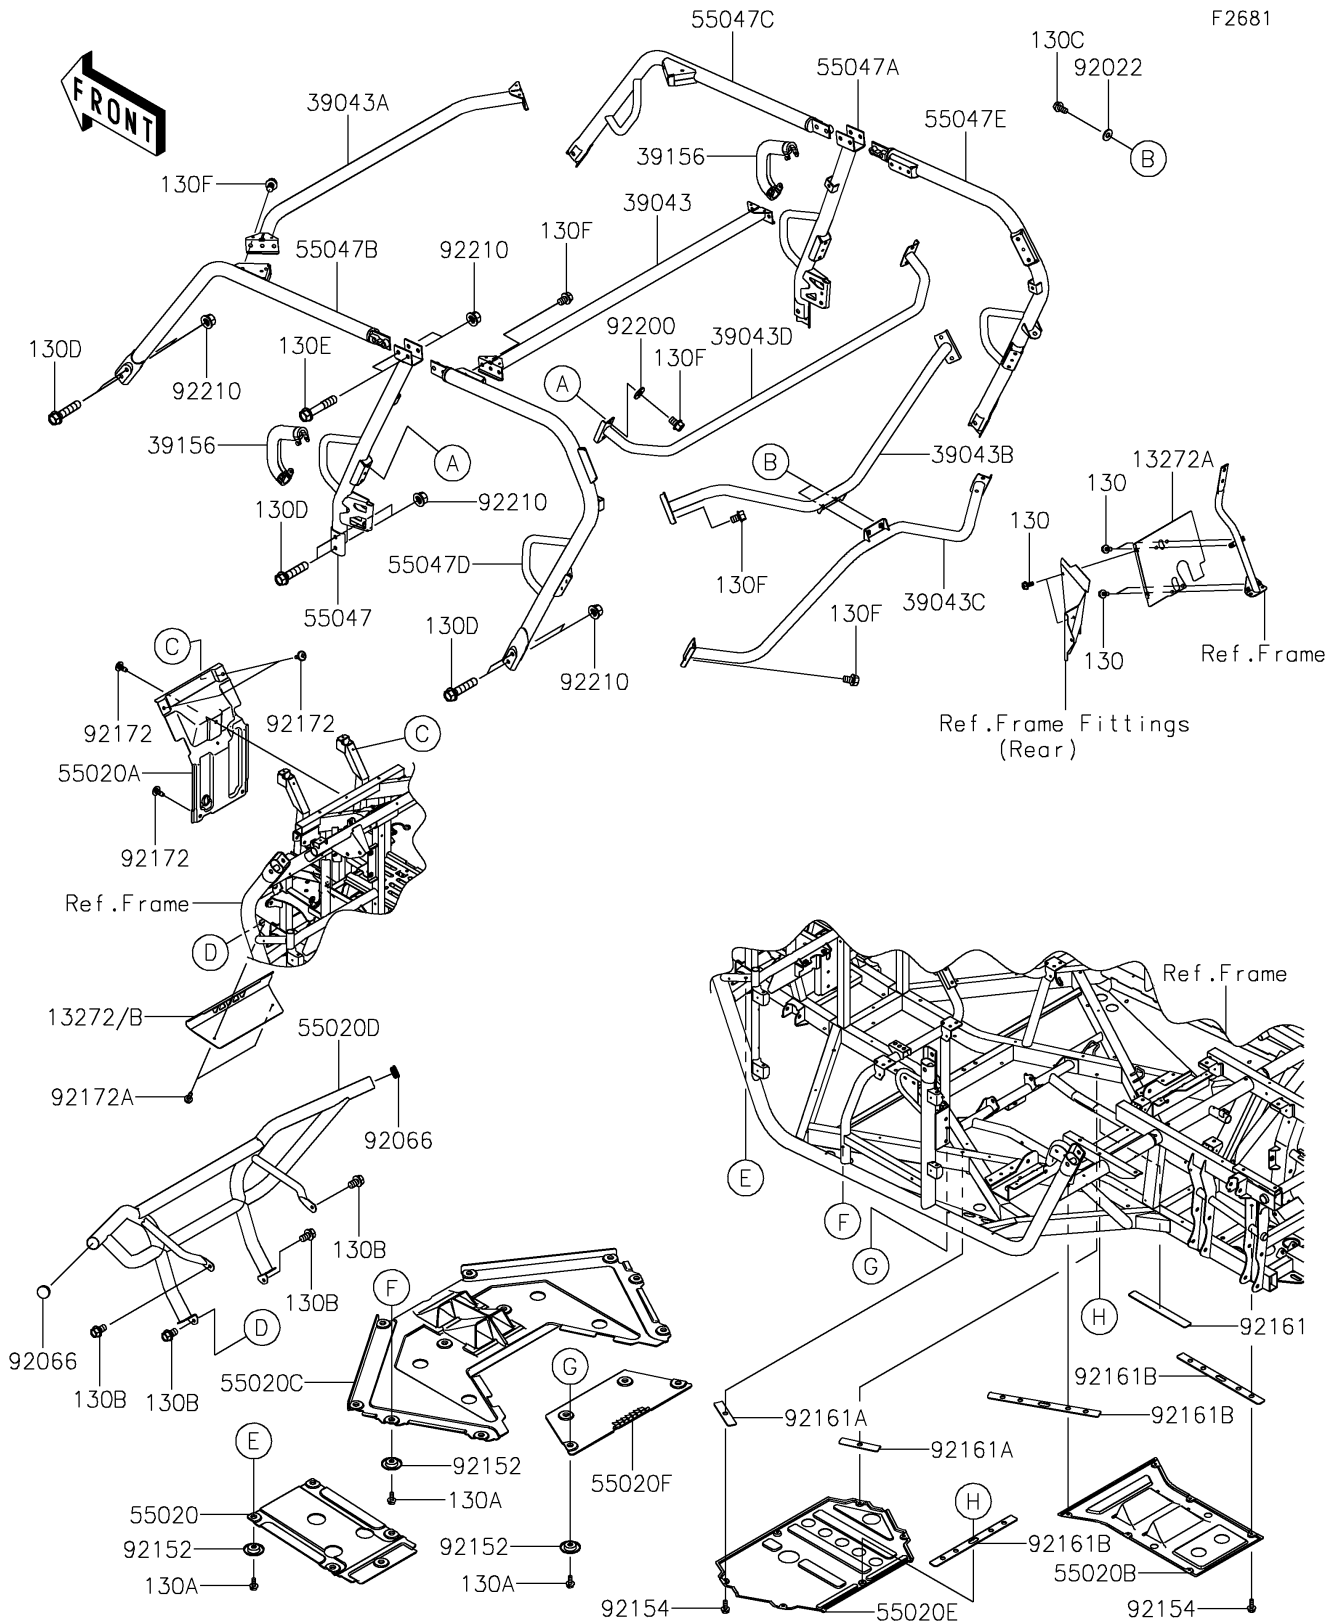

2017 TERYX4™ CAMO PARTS DIAGRAM

Guards/Cab Frame

F2681

2017 TERYX4™ CAMO PARTS LIST

Guards/Cab Frame

ITEM NAME	PART NUMBER	QUANTITY
PLATE (Ref # 13272A)	13272-2064	1
PLATE,FRONT,T.BLACK (Ref # 13272B)	13272-2232-388	1
CROSSMEMBER-COMP,UPP,RR,T.BLK (Ref # 39043)	39043-0009-388	1
CROSSMEMBER-COMP,UPP,FR,T.BLK (Ref # 39043A)	39043-0010-388	1
CROSSMEMBER-COMP,UPP,T.BLACK (Ref # 39043B)	39043-0011-388	1
CROSSMEMBER-COMP,LWR,T.BLACK (Ref # 39043C)	39043-0012-388	1
CROSSMEMBER-COMP,CNT,LWR,T.BLK (Ref # 39043D)	39043-0325-388	1
PAD,SHOULDER (Ref # 39156)	39156-0939	2
GUARD,SKID,FR (Ref # 55020)	55020-0723	1
GUARD,FR FRAME (Ref # 55020A)	55020-0741	1
GUARD,SKID,RR (Ref # 55020B)	55020-0812	1
GUARD,SKID,FR MIDDLE (Ref # 55020C)	55020-0890	1
GUARD,FRONT,T.BLACK (Ref # 55020D)	55020-1859-388	1
GUARD,SKID,CNT (Ref # 55020E)	55020-1884	1
GUARD (Ref # 55020F)	55020-1951	1
BAR-COMP,B-PILLAR,LH,T.BLACK (Ref # 55047)	55047-0357-388	1
BAR-COMP,B-PILLAR,RH,T.BLACK (Ref # 55047A)	55047-0358-388	1
BAR-COMP,A-PILLAR,LH,T.BLACK (Ref # 55047B)	55047-0368-388	1
BAR-COMP,A-PILLAR,RH,T.BLACK (Ref # 55047C)	55047-0369-388	1
BAR-COMP,C-PILLAR,LH,T.BLACK (Ref # 55047D)	55047-0370-388	1
BAR-COMP,C-PILLAR,RH,T.BLACK (Ref # 55047E)	55047-0371-388	1
WASHER,8.5X20X1.6,BLACK (Ref # 92022)	92022-1317	2
PLUG,42MM (Ref # 92066)	92066-0830	2
COLLAR (Ref # 92152)	92152-0784	19
BOLT,FLANGED,6X16 (Ref # 92154)	92154-0887	12
DAMPER,32X270X3 (Ref # 92161)	92161-1597	1
DAMPER,32X140X3 (Ref # 92161A)	92161-1598	2
DAMPER,32X390X3 (Ref # 92161B)	92161-1599	5
SCREW,6X16 (Ref # 92172)	92172-0826	4