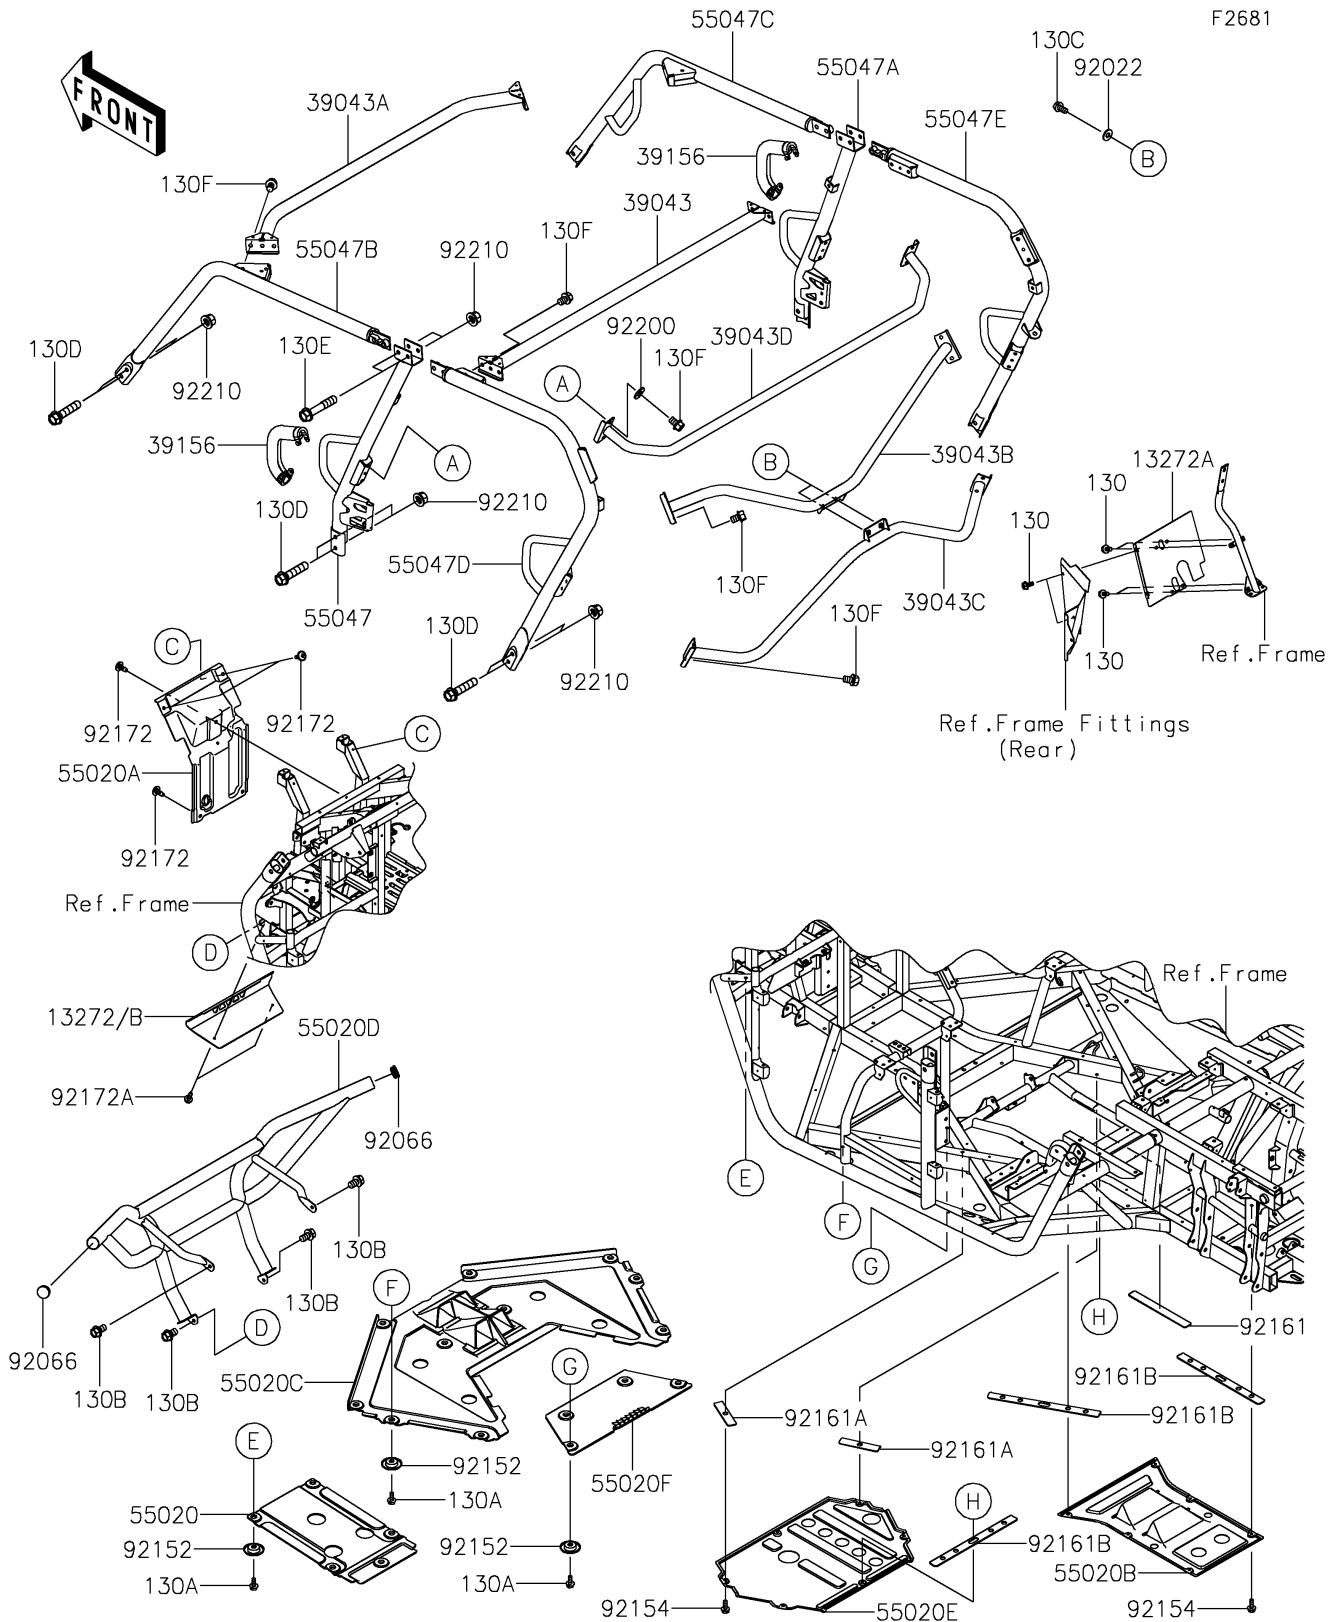

2019 TERYX4™ CAMO PARTS DIAGRAM

Guards/Cab Frame

F2681