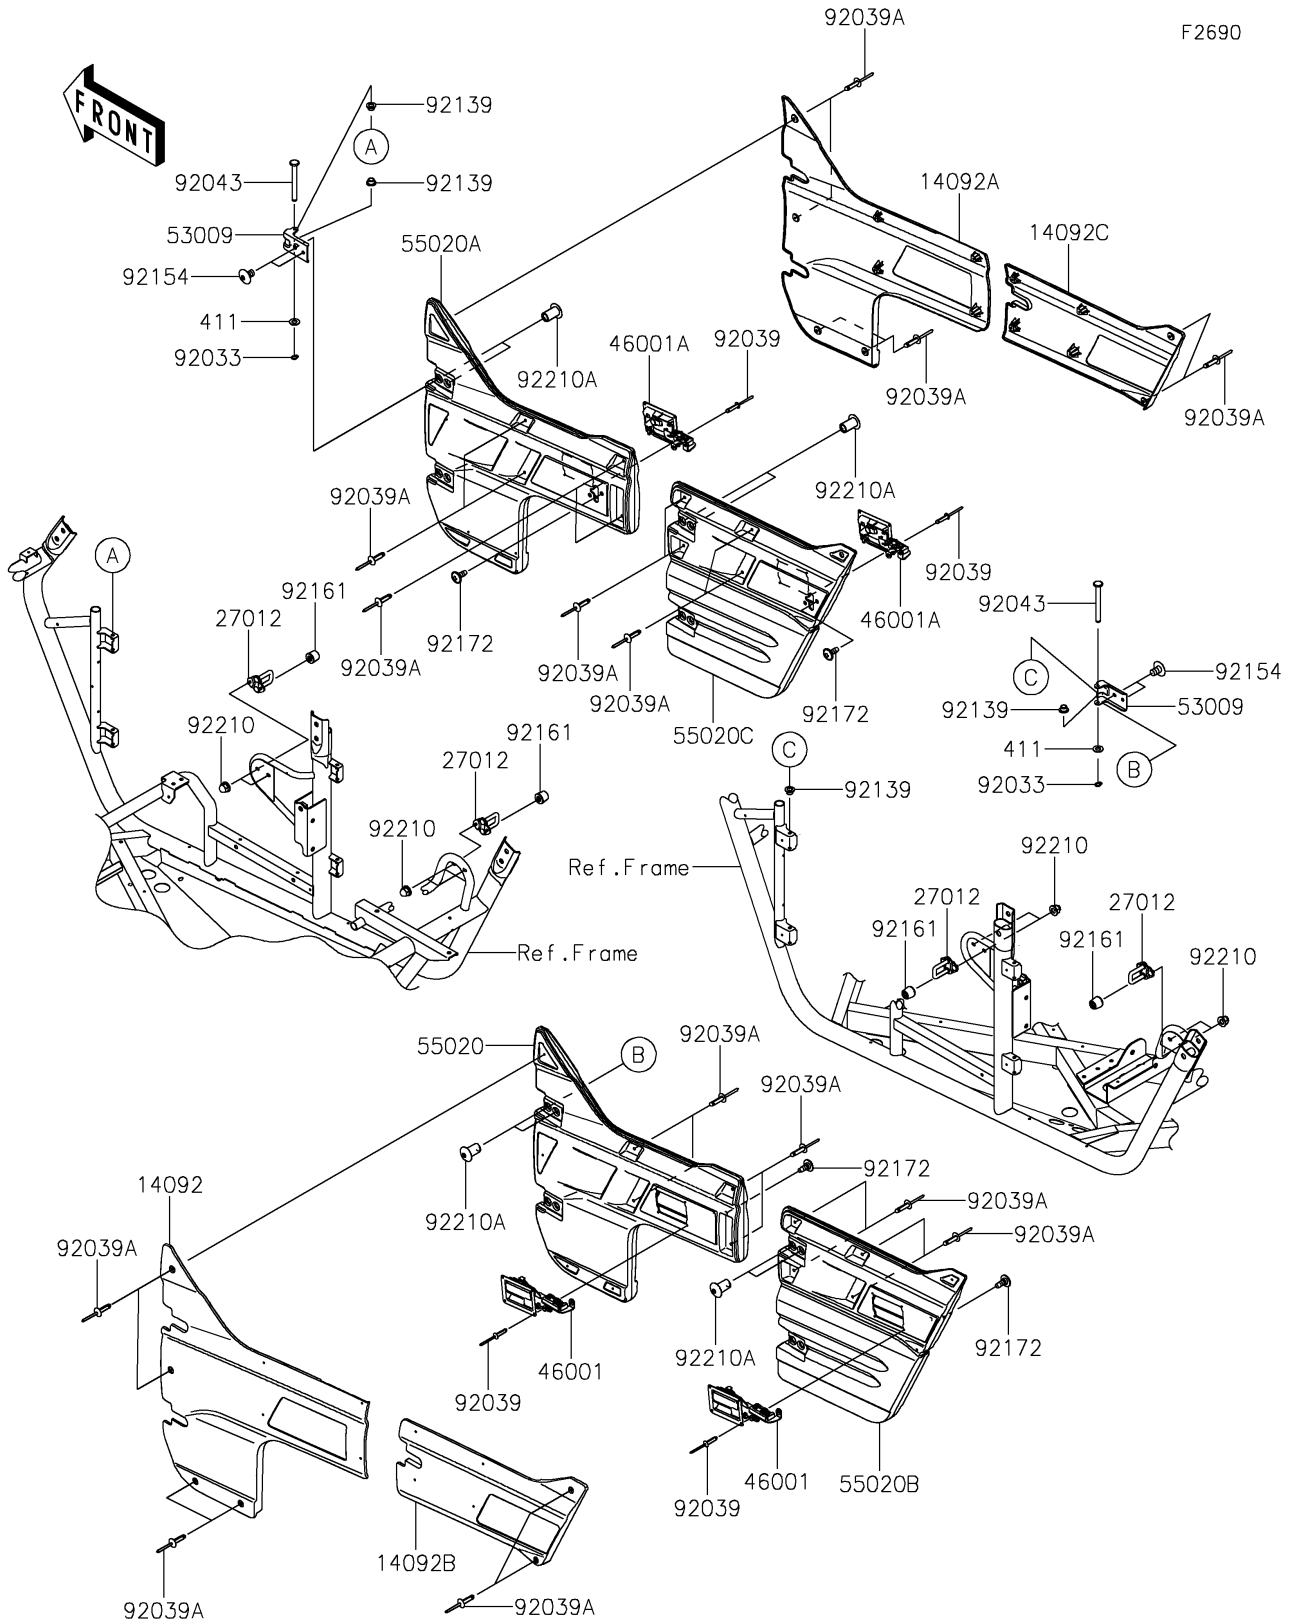

2017 TERYX4™ CAMO PARTS DIAGRAM

Door

F2690

2017 TERYX4™ CAMO PARTS LIST

Door

ITEM NAME	PART NUMBER	QUANTITY
COVER,SIDE GUARD,FR,LH,CAMO (Ref # 14092)	14092-0806-42H	1
COVER,SIDE GUARD,FR,RH,CAMO (Ref # 14092A)	14092-0807-42H	1
COVER,SIDE GUARD,RR,LH,CAMO (Ref # 14092B)	14092-0808-42H	1
COVER,SIDE GUARD,RR,RH,CAMO (Ref # 14092C)	14092-0809-42H	1
HOOK (Ref # 27012)	27012-0705	4
HANDLE-ASSY,SIDE GUARD,LH (Ref # 46001)	46001-0556	2
HANDLE-ASSY,SIDE GUARD,RH (Ref # 46001A)	46001-0557	2
HINGE (Ref # 53009)	53009-0303	8
GUARD,SIDE,FR,LH (Ref # 55020)	55020-0737	1
GUARD,SIDE,FR,RH (Ref # 55020A)	55020-0738	1
GUARD,SIDE,RR,LH (Ref # 55020B)	55020-0739	1
GUARD,SIDE,RR,RH (Ref # 55020C)	55020-0740	1
RING-SNAP (Ref # 92033)	92033-0719	8
RIVET,4.0X17.5 (Ref # 92039)	92039-0703	16
RIVET,5X23.3 (Ref # 92039A)	92039-0769	28
PIN,6X56 (Ref # 92043)	92043-0743	8
BUSHING,6X8X6 (Ref # 92139)	92139-0709	16
BOLT,TORX,8X13 (Ref # 92154)	92154-1911	16
DAMPER,9X28X24.3 (Ref # 92161)	92161-1456	4
SCREW,6X16 (Ref # 92172)	92172-0711	8
NUT,CAP,6MM (Ref # 92210)	92210-0003	8
NUT,TORX,8MM (Ref # 92210A)	92210-1442	16
WASHER-PLAIN,6MM (Ref # 411)	411AB0600	8