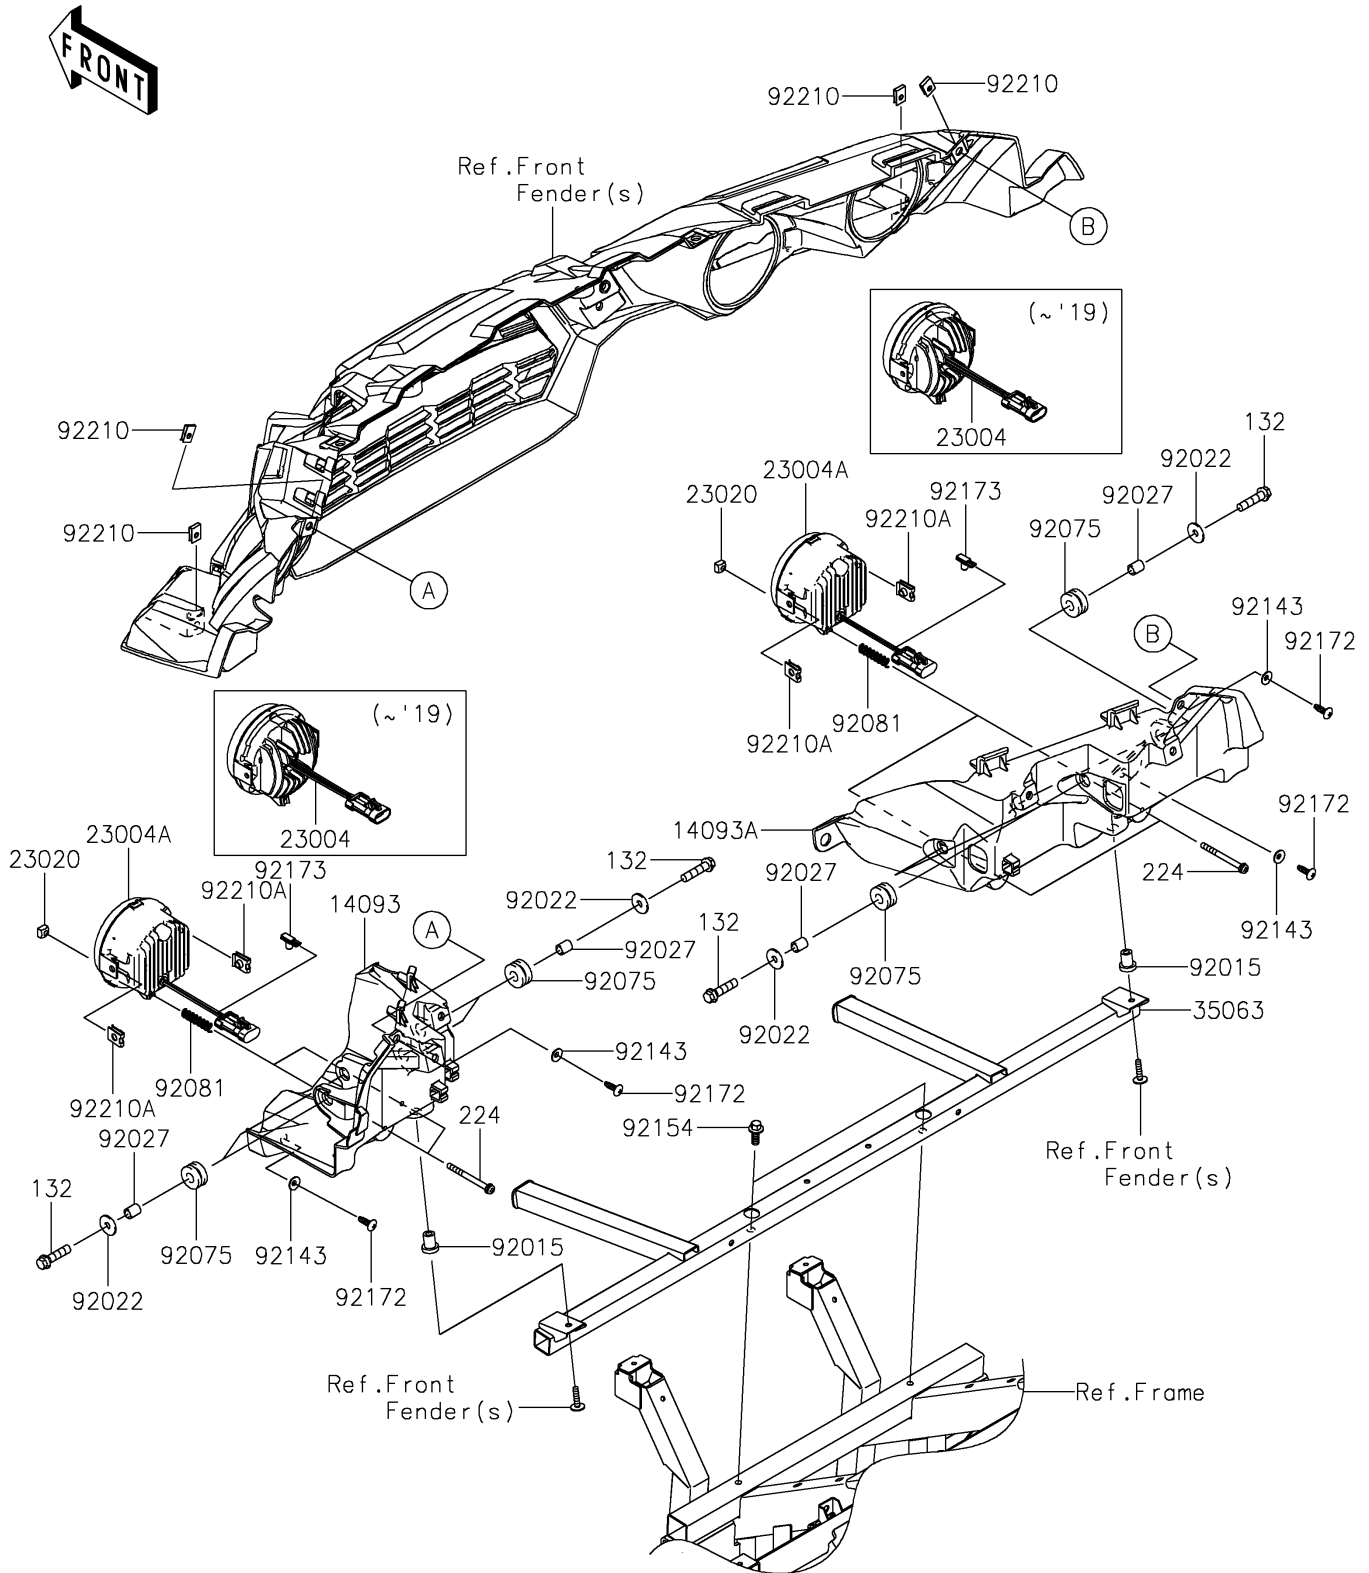

# 2016 TERYX4™ CAMO PARTS DIAGRAM

Headlight(s)

F2710

## 2016 TERYX4™ CAMO PARTS LIST

### Headlight(s)

ITEM NAME	PART NUMBER	QUANTITY
COVER,HEADLIGHT,LH (Ref # 14093)	14093-0207	1
COVER,HEADLIGHT,RH (Ref # 14093A)	14093-0208	1
LAMP-HEAD,LED (Ref # 23004)	23004-0341	4
NUT,4MM,FOCUS ADJUST (Ref # 23020)	23020-018	4
STAY,HEADLAMP (Ref # 35063)	35063-1405	1
NUT,RUBBER,6MM (Ref # 92015)	92015-1692	2
WASHER,6.5X20X1.6 (Ref # 92022)	92022-125	8
COLLAR,6.8X10X12 (Ref # 92027)	92027-162	8
DAMPER,10X24X12 (Ref # 92075)	92075-1690	8
SPRING,FOCUS ADJUST (Ref # 92081)	92081-1896	4
COLLAR (Ref # 92143)	92143-1087	4
BOLT,FLANGED,8X20 (Ref # 92154)	92154-1226	2
SCREW,TAPPING,6X20 (Ref # 92172)	92172-0488	4
CLAMP (Ref # 92173)	92173-1491	4
NUT,LEAF SPRING,6MM (Ref # 92210)	92210-0624	4
NUT (Ref # 92210A)	92210-1125	8
BOLT-FLANGED-SMALL,6X25 (Ref # 132)	132BA0625	8
SCREW-PAN-WP-CROS,4X45 (Ref # 224)	224AA0445	4