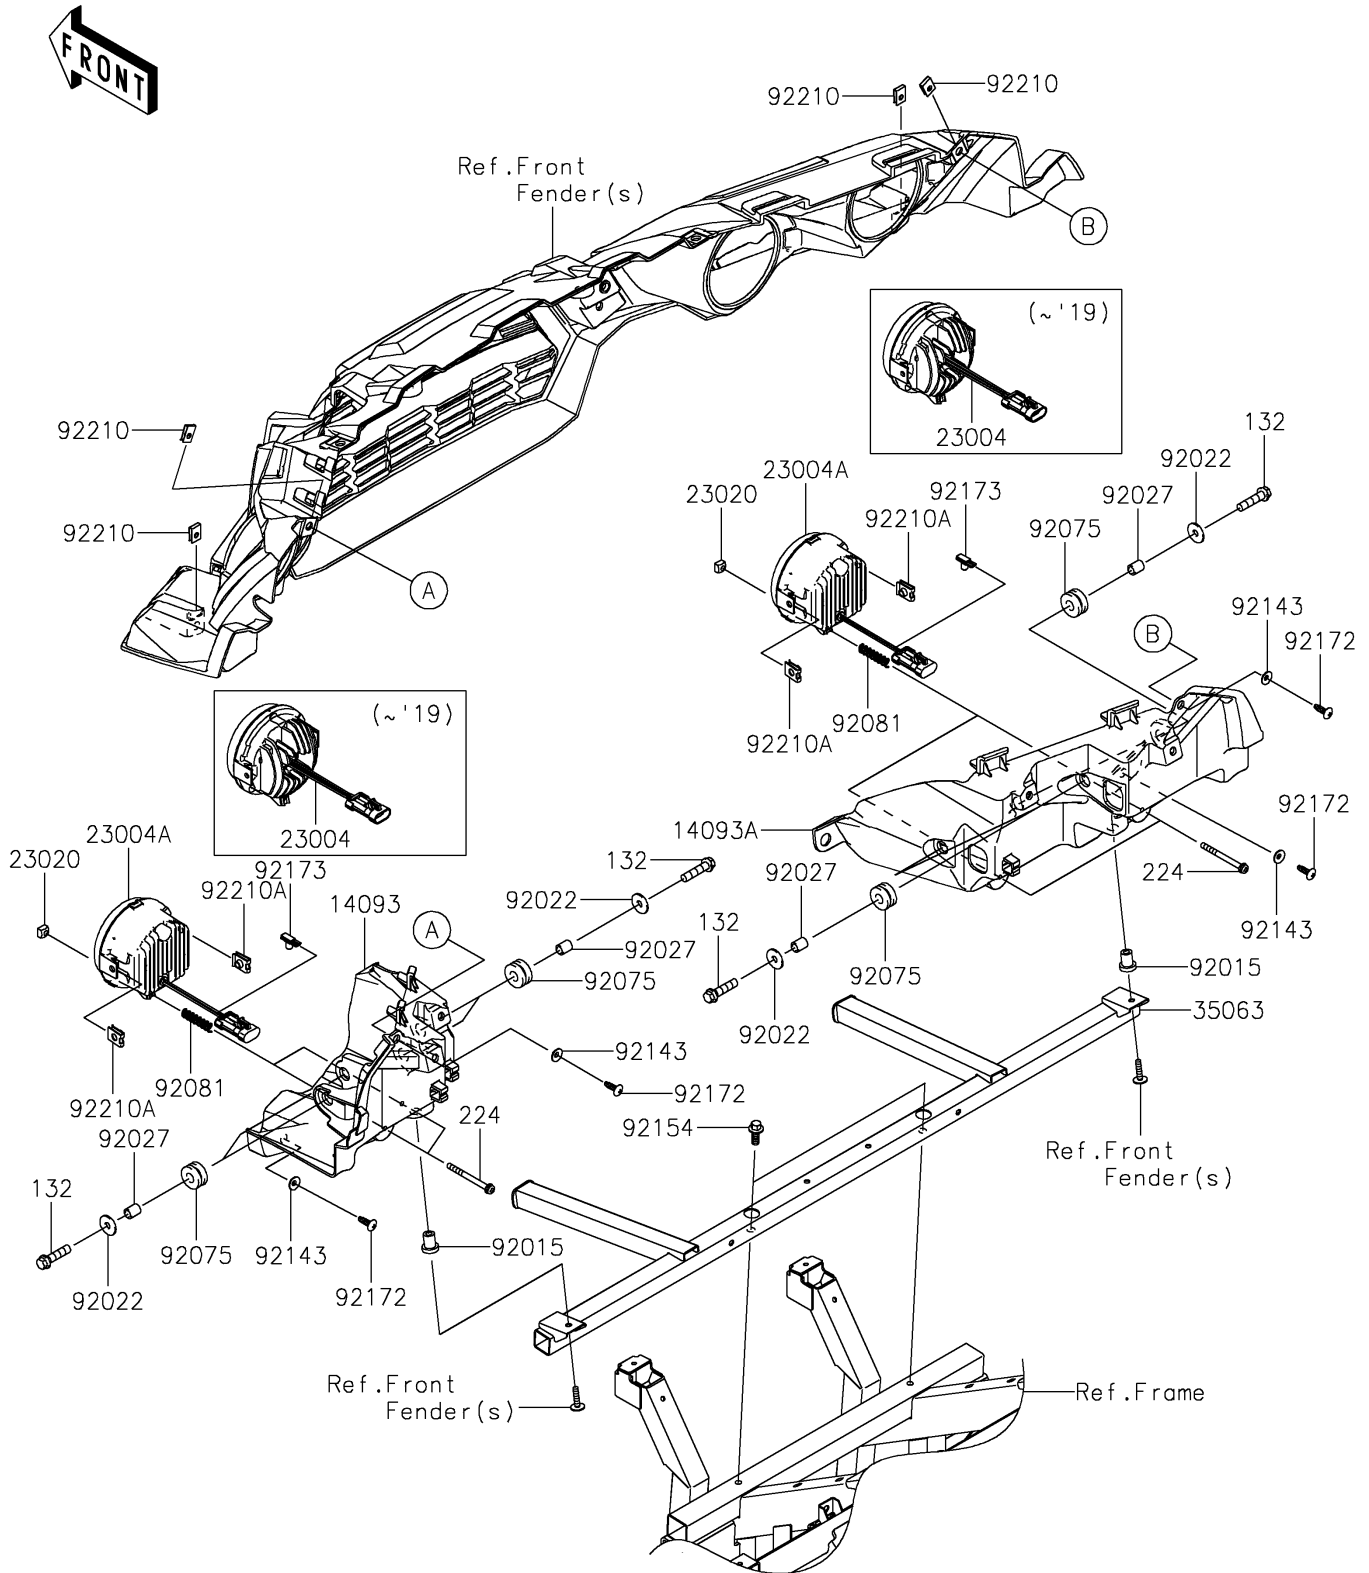

# 2017 TERYX4™ CAMO PARTS DIAGRAM

Headlight(s)

F2710

## 2017 TERYX4™ CAMO PARTS LIST

### Headlight(s)

ITEM NAME	PART NUMBER	QUANTITY
COVER,HEADLIGHT,LH (Ref # 14093)	14093-0207	1
COVER,HEADLIGHT,RH (Ref # 14093A)	14093-0208	1
LAMP-HEAD,LED (Ref # 23004)	23004-0341	4
NUT,4MM,FOCUS ADJUST (Ref # 23020)	23020-018	4
STAY,HEADLAMP (Ref # 35063)	35063-1405	1
NUT,RUBBER,6MM (Ref # 92015)	92015-1692	2
WASHER,6.5X20X1.6 (Ref # 92022)	92022-125	8
COLLAR,6.8X10X12 (Ref # 92027)	92027-162	8
DAMPER,10X24X12 (Ref # 92075)	92075-1690	8
SPRING,FOCUS ADJUST (Ref # 92081)	92081-1896	4
COLLAR (Ref # 92143)	92143-1087	4
BOLT,FLANGED,8X20 (Ref # 92154)	92154-1226	2
SCREW,TAPPING,6X20 (Ref # 92172)	92172-0488	4
CLAMP (Ref # 92173)	92173-1491	4
NUT,LEAF SPRING,6MM (Ref # 92210)	92210-0624	4
NUT (Ref # 92210A)	92210-1125	8
BOLT-FLANGED-SMALL,6X25 (Ref # 132)	132BA0625	8
SCREW-PAN-WP-CROS,4X45 (Ref # 224)	224AA0445	4