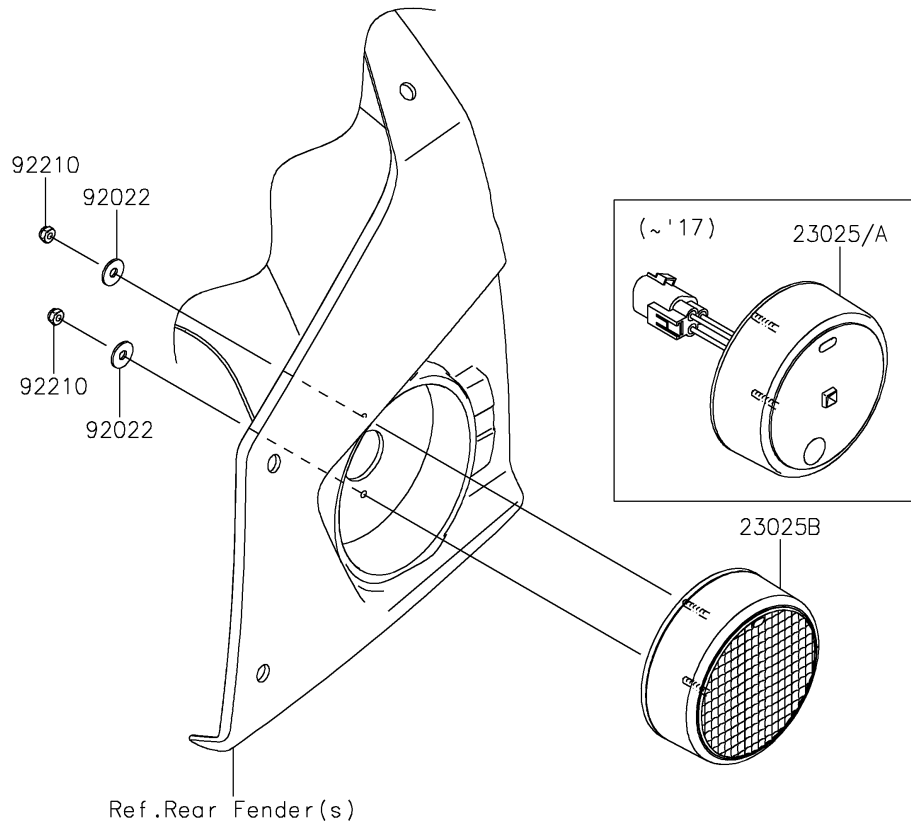

2016 TERYX4™ CAMO PARTS DIAGRAM

Taillight(s)

F2720

2016 TERYX4™ CAMO PARTS LIST

Taillight(s)

ITEM NAME	PART NUMBER	QUANTITY
LAMP-TAIL (Ref # 23025)	23025-0303	2
WASHER,4.3X12.5X1 (Ref # 92022)	92022-1949	4
NUT (Ref # 92210)	92210-0722	4