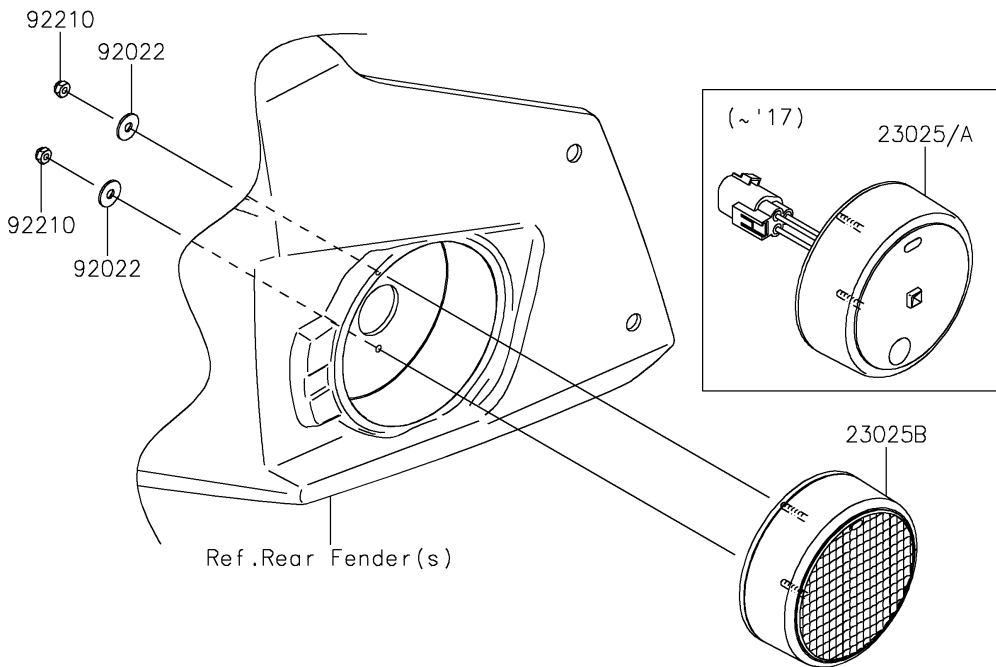

2016 TERYX4™ CAMO PARTS DIAGRAM

Taillight(s)

F2720

2016 TERYX4™ CAMO PARTS LIST

Taillight(s)

ITEM NAME	PART NUMBER	QUANTITY
LAMP-TAIL (Ref # 23025)	23025-0303	2
WASHER,4.3X12.5X1 (Ref # 92022)	92022-1949	4
NUT (Ref # 92210)	92210-0722	4