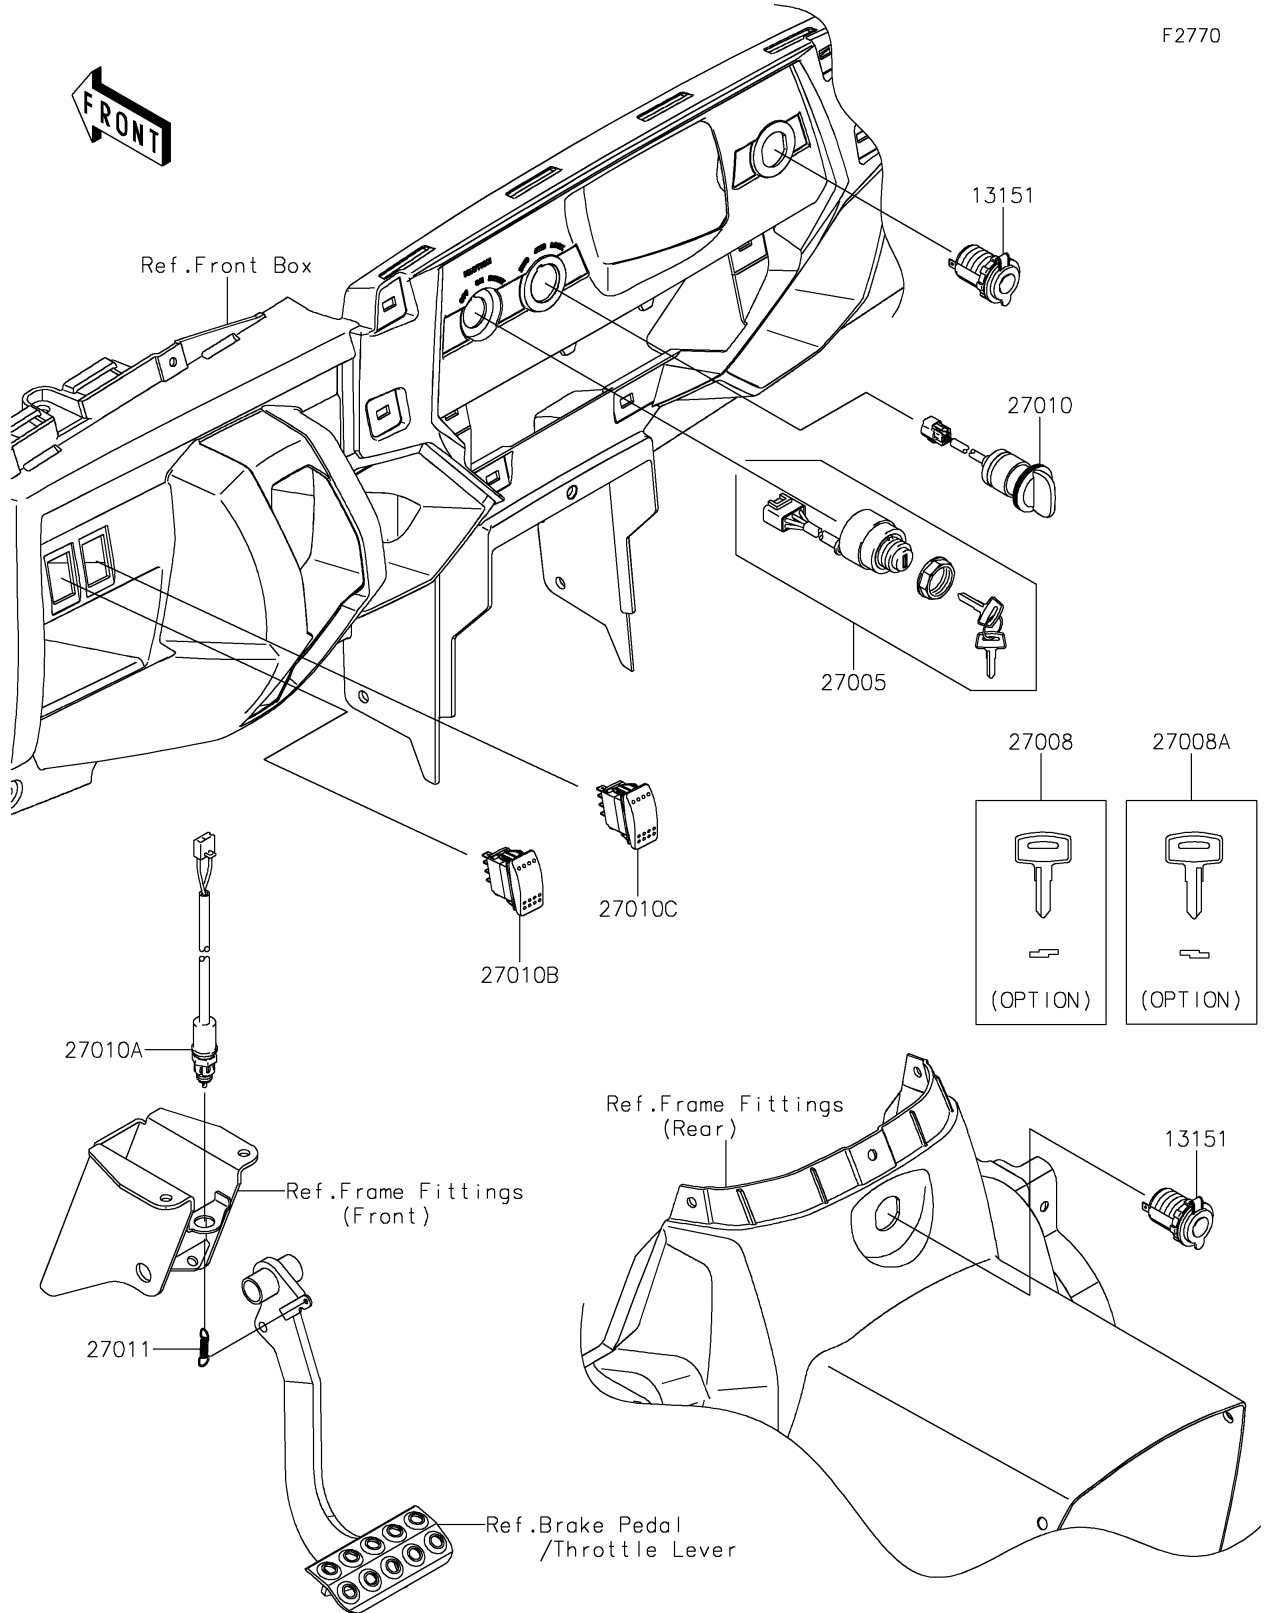

2020 TERYX4™ CAMO PARTS DIAGRAM

Ignition Switch

F2770

2020 TERYX4™ CAMO PARTS LIST

Ignition Switch

ITEM NAME	PART NUMBER	QUANTITY
SWITCH-COMP,OUTLET,12V (Ref # 13151)	13151-0556	2
SWITCH-ASSY-IGNITION (Ref # 27005)	27005-0036	1
KEY-LOCK,BLANK (Ref # 27008)	27008-1153	1
KEY-LOCK,BLANK (Ref # 27008A)	27008-1157	1
SWITCH (Ref # 27010)	27010-0706	1
SWITCH,BRAKE (Ref # 27010A)	27010-0724	1
SWITCH,OUTER (Ref # 27010B)	27010-0806	1
SWITCH,OUTER (Ref # 27010C)	27010-0807	1
SPRING,BRAKE LAMP SWITCH (Ref # 27011)	27011-006	1