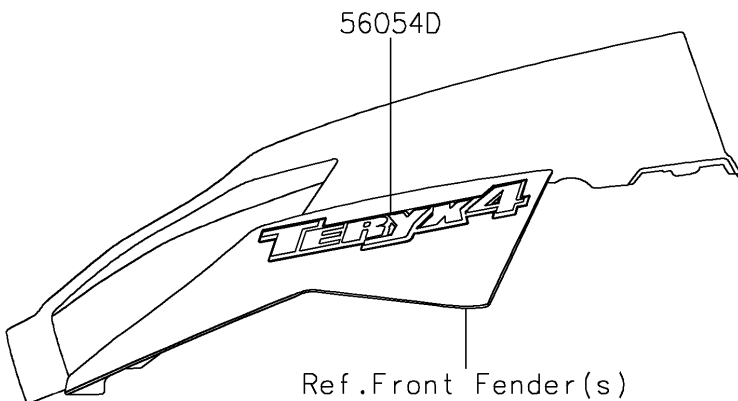

# 2016 TERYX4™ CAMO PARTS DIAGRAM

Decals

F2861

## 2016 TERYX4™ CAMO PARTS LIST

### Decals

ITEM NAME	PART NUMBER	QUANTITY
MARK,SIDE COVER,KAWASAKI (Ref # 56052)	56052-0437	2
MARK,FR FENDER,K (Ref # 56054)	56054-1263	1
MARK,SIDE GUARD,EPS (Ref # 56054A)	56054-1265	2
MARK,SIDE GUARD,FOX (Ref # 56054B)	56054-1266	2
MARK,RR FENDER,4X4 (Ref # 56054C)	56054-1848	2
MARK,FR FENDER,TERYX4 (Ref # 56054D)	56054-1850	2
MARK,SIDE GUARD,V-TWIN800 (Ref # 56054E)	56054-1865	2