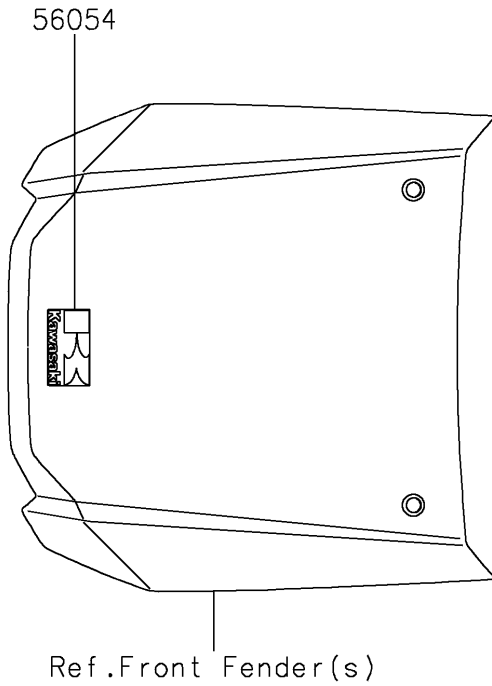

# 2016 TERYX4™ CAMO PARTS DIAGRAM

Decals

F2861

### Decals

ITEM NAME	PART NUMBER	QUANTITY
MARK,SIDE COVER,KAWASAKI (Ref # 56052)	56052-0437	2
MARK,FR FENDER,K (Ref # 56054)	56054-1263	1
MARK,SIDE GUARD,EPS (Ref # 56054A)	56054-1265	2
MARK,SIDE GUARD,FOX (Ref # 56054B)	56054-1266	2
MARK,RR FENDER,4X4 (Ref # 56054C)	56054-1848	2
MARK,FR FENDER,TERYX4 (Ref # 56054D)	56054-1850	2
MARK,SIDE GUARD,V-TWIN800 (Ref # 56054E)	56054-1865	2