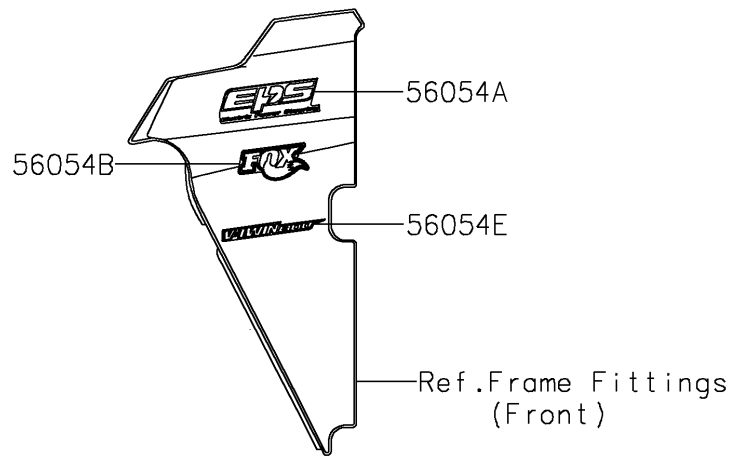

# 2016 TERYX4™ CAMO PARTS DIAGRAM

Decals

F2861

### Decals

ITEM NAME	PART NUMBER	QUANTITY
MARK,SIDE COVER,KAWASAKI (Ref # 56052)	56052-0437	2
MARK,FR FENDER,K (Ref # 56054)	56054-1263	1
MARK,SIDE GUARD,EPS (Ref # 56054A)	56054-1265	2
MARK,SIDE GUARD,FOX (Ref # 56054B)	56054-1266	2
MARK,RR FENDER,4X4 (Ref # 56054C)	56054-1848	2
MARK,FR FENDER,TERYX4 (Ref # 56054D)	56054-1850	2
MARK,SIDE GUARD,V-TWIN800 (Ref # 56054E)	56054-1865	2