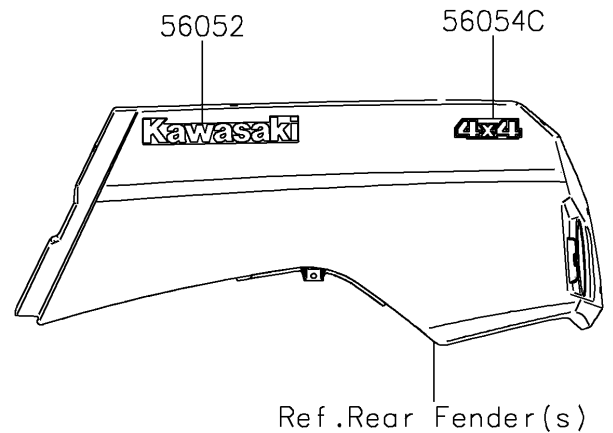

# 2016 TERYX4™ CAMO PARTS DIAGRAM

Decals

F2861

### Decals

ITEM NAME	PART NUMBER	QUANTITY
MARK,SIDE COVER,KAWASAKI (Ref # 56052)	56052-0437	2
MARK,FR FENDER,K (Ref # 56054)	56054-1263	1
MARK,SIDE GUARD,EPS (Ref # 56054A)	56054-1265	2
MARK,SIDE GUARD,FOX (Ref # 56054B)	56054-1266	2
MARK,RR FENDER,4X4 (Ref # 56054C)	56054-1848	2
MARK,FR FENDER,TERYX4 (Ref # 56054D)	56054-1850	2
MARK,SIDE GUARD,V-TWIN800 (Ref # 56054E)	56054-1865	2