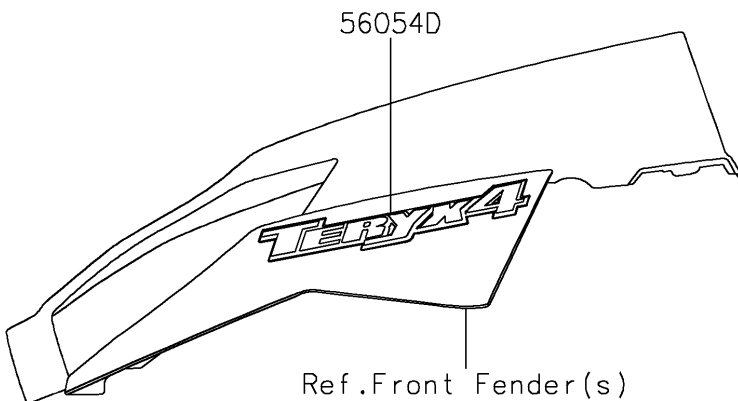

2017 TERYX4™ CAMO PARTS DIAGRAM

Decals

F2861

2017 TERYX4™ CAMO PARTS LIST

Decals

| ITEM NAME | PART NUMBER | QUANTITY |
|--|-------------|----------|
| MARK,SIDE COVER,KAWASAKI (Ref # 56052) | 56052-0437 | 2 |
| MARK,FR FENDER,K (Ref # 56054) | 56054-1263 | 1 |
| MARK,SIDE GUARD,EPS (Ref # 56054A) | 56054-1265 | 2 |
| MARK,SIDE GUARD,FOX (Ref # 56054B) | 56054-1266 | 2 |
| MARK,RR FENDER,4X4 (Ref # 56054C) | 56054-1848 | 2 |
| MARK,FR FENDER,TERYX4 (Ref # 56054D) | 56054-1850 | 2 |
| MARK,SIDE GUARD,V-TWIN800 (Ref # 56054E) | 56054-1865 | 2 |