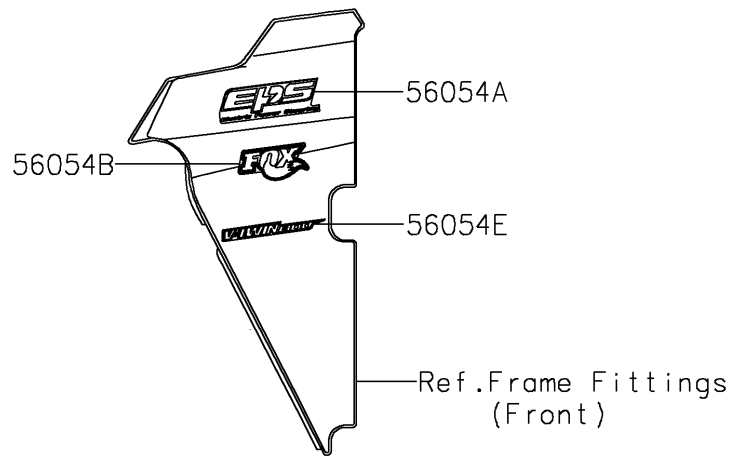

2017 TERYX4™ CAMO PARTS DIAGRAM

Decals

F2861

2017 TERYX4™ CAMO PARTS LIST

Decals

| ITEM NAME | PART NUMBER | QUANTITY |
|--|-------------|----------|
| MARK,SIDE COVER,KAWASAKI (Ref # 56052) | 56052-0437 | 2 |
| MARK,FR FENDER,K (Ref # 56054) | 56054-1263 | 1 |
| MARK,SIDE GUARD,EPS (Ref # 56054A) | 56054-1265 | 2 |
| MARK,SIDE GUARD,FOX (Ref # 56054B) | 56054-1266 | 2 |
| MARK,RR FENDER,4X4 (Ref # 56054C) | 56054-1848 | 2 |
| MARK,FR FENDER,TERYX4 (Ref # 56054D) | 56054-1850 | 2 |
| MARK,SIDE GUARD,V-TWIN800 (Ref # 56054E) | 56054-1865 | 2 |