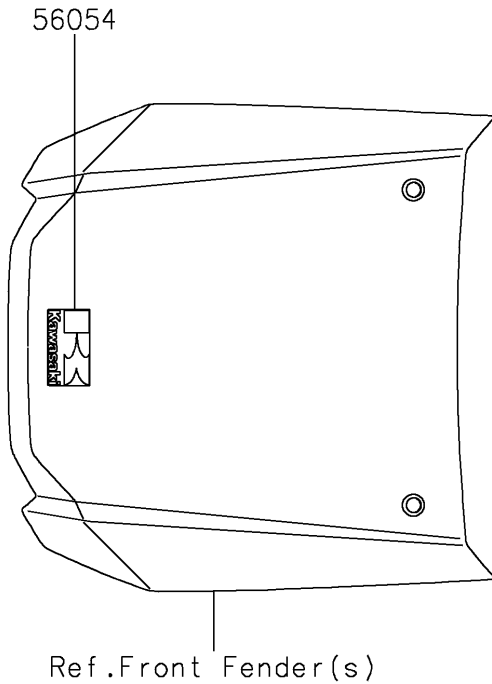

2017 TERYX4™ CAMO PARTS DIAGRAM

Decals

F2861

2017 TERYX4™ CAMO PARTS LIST

Decals

| ITEM NAME | PART NUMBER | QUANTITY |
|--|-------------|----------|
| MARK,SIDE COVER,KAWASAKI (Ref # 56052) | 56052-0437 | 2 |
| MARK,FR FENDER,K (Ref # 56054) | 56054-1263 | 1 |
| MARK,SIDE GUARD,EPS (Ref # 56054A) | 56054-1265 | 2 |
| MARK,SIDE GUARD,FOX (Ref # 56054B) | 56054-1266 | 2 |
| MARK,RR FENDER,4X4 (Ref # 56054C) | 56054-1848 | 2 |
| MARK,FR FENDER,TERYX4 (Ref # 56054D) | 56054-1850 | 2 |
| MARK,SIDE GUARD,V-TWIN800 (Ref # 56054E) | 56054-1865 | 2 |