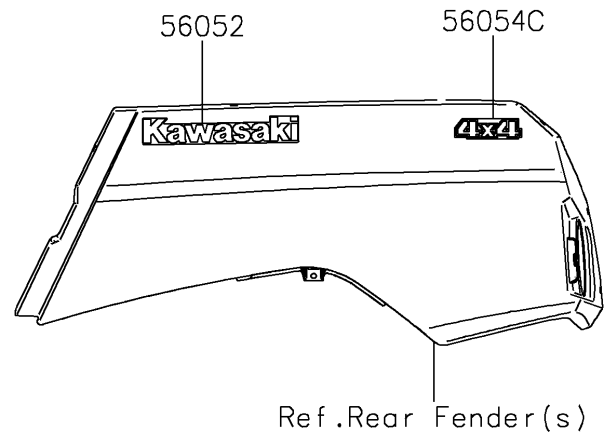

2017 TERYX4™ CAMO PARTS DIAGRAM

Decals

F2861

2017 TERYX4™ CAMO PARTS LIST

Decals

| ITEM NAME | PART NUMBER | QUANTITY |
|--|-------------|----------|
| MARK,SIDE COVER,KAWASAKI (Ref # 56052) | 56052-0437 | 2 |
| MARK,FR FENDER,K (Ref # 56054) | 56054-1263 | 1 |
| MARK,SIDE GUARD,EPS (Ref # 56054A) | 56054-1265 | 2 |
| MARK,SIDE GUARD,FOX (Ref # 56054B) | 56054-1266 | 2 |
| MARK,RR FENDER,4X4 (Ref # 56054C) | 56054-1848 | 2 |
| MARK,FR FENDER,TERYX4 (Ref # 56054D) | 56054-1850 | 2 |
| MARK,SIDE GUARD,V-TWIN800 (Ref # 56054E) | 56054-1865 | 2 |