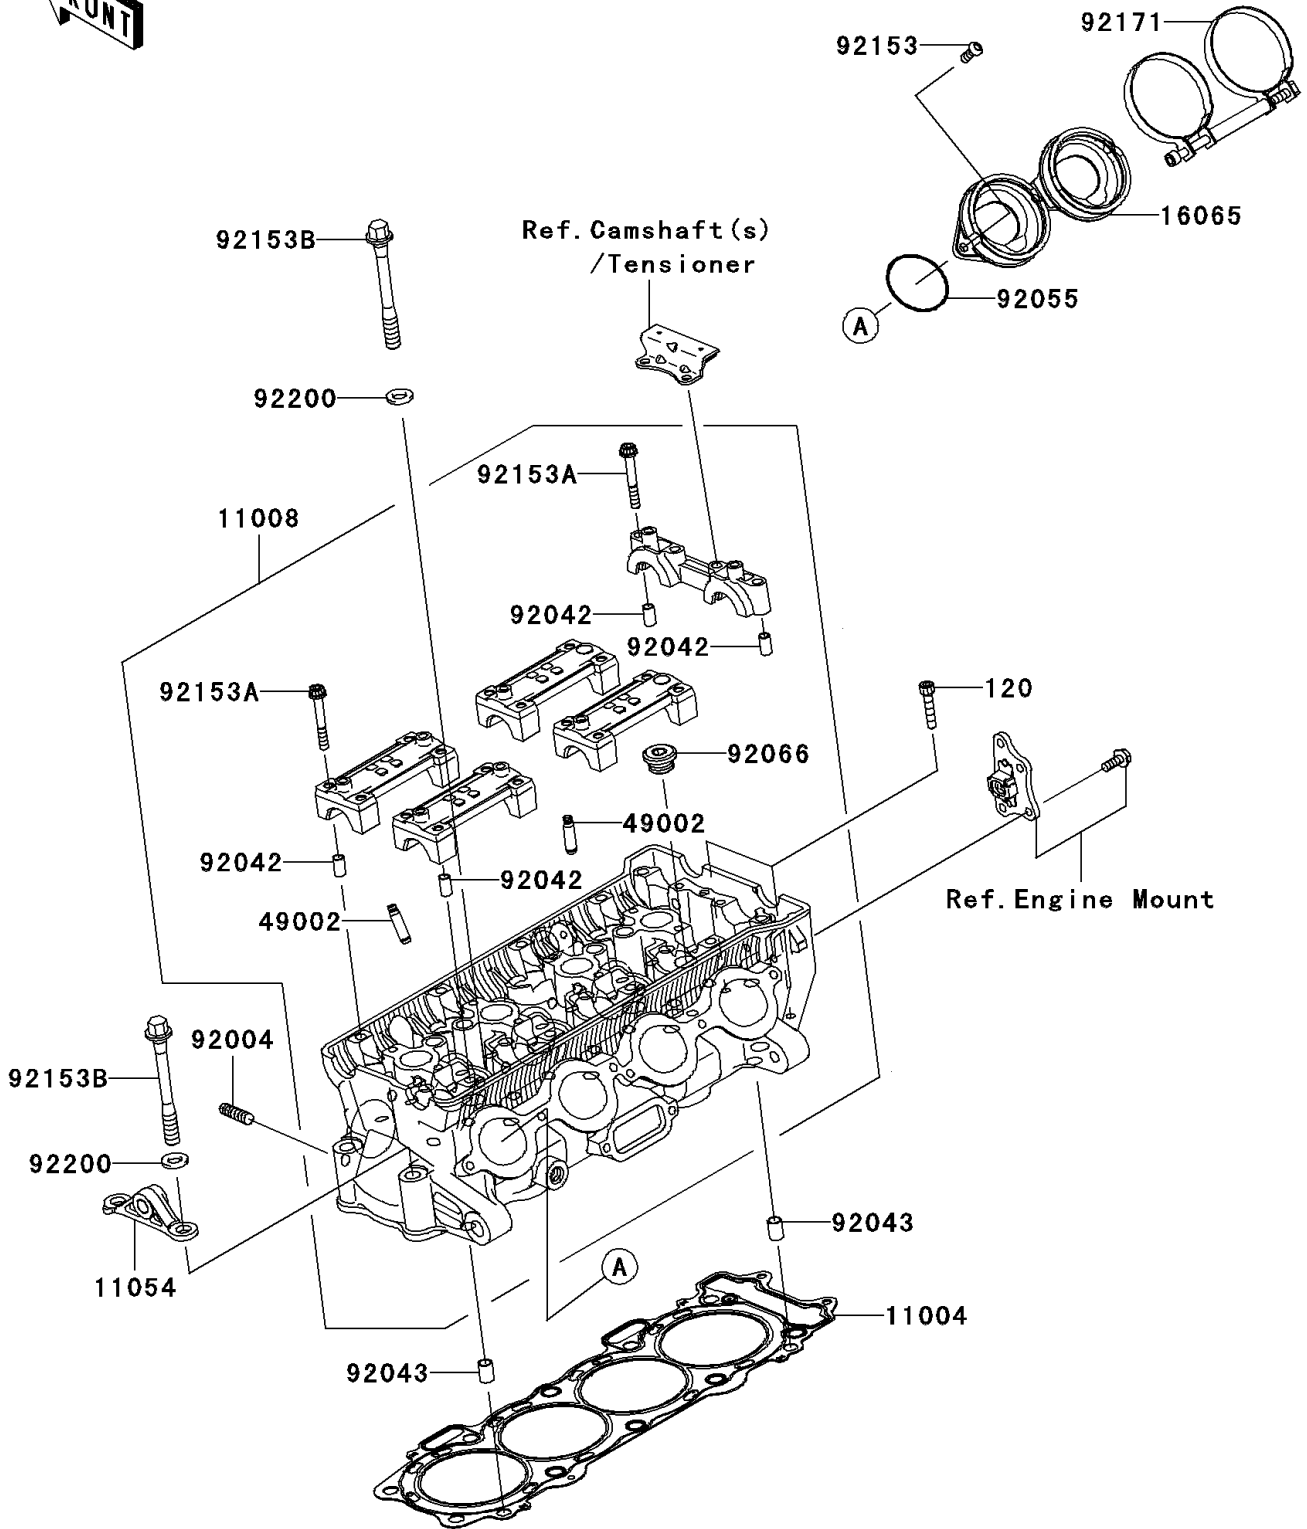

2009 Ninja® ZX™-10R PARTS DIAGRAM

Cylinder Head

E1111

2009 Ninja® ZX™-10R PARTS LIST

Cylinder Head

ITEM NAME	PART NUMBER	QUANTITY
GASKET-HEAD (Ref # 11004)	11004-0081	1
HEAD-COMP-CYLINDER (Ref # 11008)	11008-0130	1
BRACKET (Ref # 11054)	11054-0488	1
HOLDER-CARBURETOR (Ref # 16065)	16065-0052	2
GUIDE-VALVE (Ref # 49002)	49002-0009	AR
STUD,8X18 (Ref # 92004)	92004-1186	8
PIN,DOWEL,6.3X8X14 (Ref # 92042)	92042-007	10
PIN,8.2X10X14 (Ref # 92043)	92043-1264	2
RING-O,47X1.9 (Ref # 92055)	92055-1600	4
PLUG,18X10 (Ref # 92066)	92066-0016	4
BOLT,TORX,6X18 (Ref # 92153)	92153-0454	6
BOLT,SOCKET,6X45 (Ref # 92153A)	92153-0656	20
BOLT,FLANGED,10X90 (Ref # 92153B)	92153-0893	10
CLAMP,64MM (Ref # 92171)	92171-1920	2
WASHER,10.5X19X2.3 (Ref # 92200)	92200-0114	10
BOLT-SOCKET,6X30 (Ref # 120)	120CD0630	2