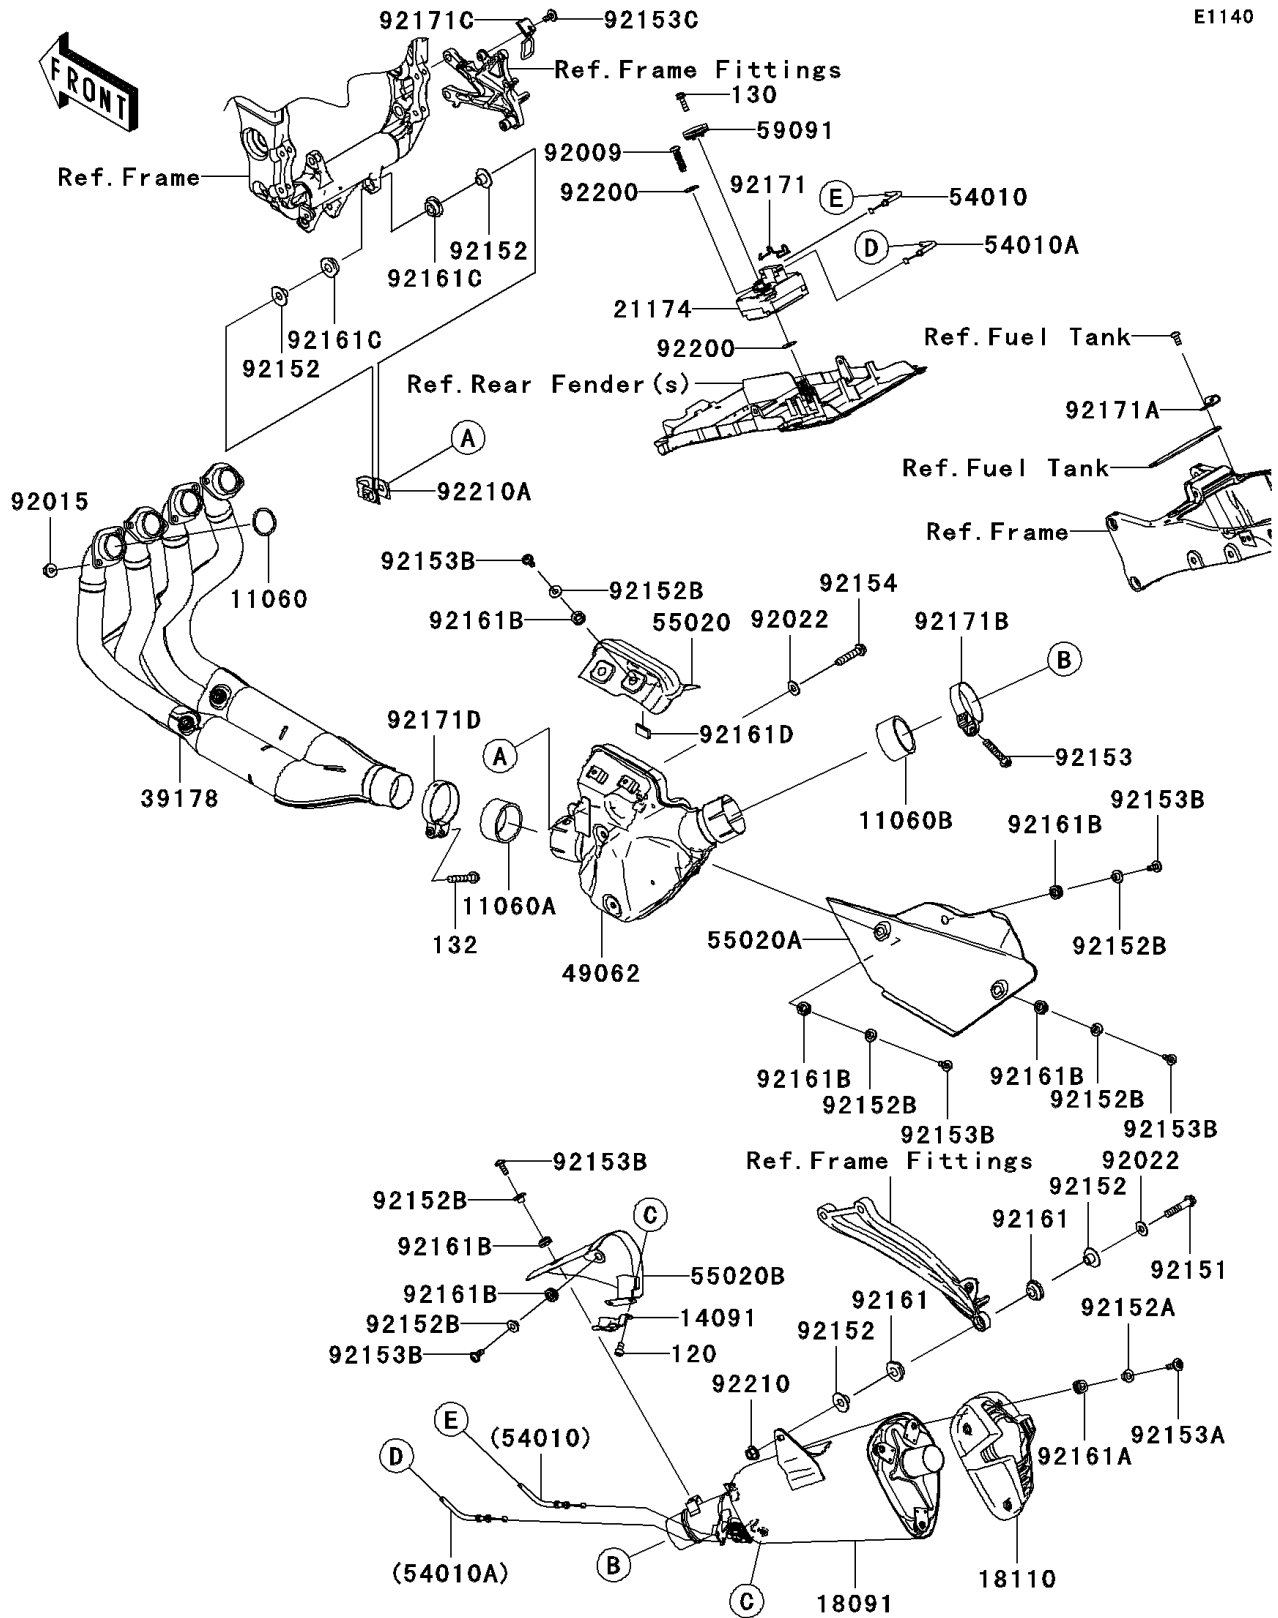

2009 Ninja® ZX™-10R PARTS DIAGRAM

Muffler(s)

E1140

2009 Ninja® ZX™-10R PARTS LIST

Muffler(s)

ITEM NAME	PART NUMBER	QUANTITY
GASKET,EXHAUST PIPE HOLDER (Ref # 11060)	11060-1103	4
GASKET,MUFFLER CONNECTING (Ref # 11060A)	11060-1376	1
GASKET (Ref # 11060B)	11060-1971	1
COVER,PULLEY (Ref # 14091)	14091-0915	1
BODY-COMP-MUFFLER (Ref # 18091)	18091-0549	1
BODY END-MUFFLER (Ref # 18110)	18110-0103	1
MOTOR-ELECTRIC (Ref # 21174)	21174-0003	1
MANIFOLD-COMP-EXHAUST (Ref # 39178)	39178-0118	1
PIPE-COMP-EXHAUST (Ref # 49062)	49062-0040	1
CABLE,OPEN,WHITE (Ref # 54010)	54010-0105	1
CABLE,CLOSE,BLACK (Ref # 54010A)	54010-0106	1
GUARD,HEAT (Ref # 55020)	55020-0467	1
GUARD,EX CHAMBER (Ref # 55020A)	55020-0468	1
GUARD,JOINT PIPE (Ref # 55020B)	55020-0488	1
PULLEY (Ref # 59091)	59091-0007	1
SCREW,TAPPING,6X30 (Ref # 92009)	92009-1481	2
NUT,8MM (Ref # 92015)	92015-1402	8
WASHER,8.5X19X1.2 (Ref # 92022)	92022-3730	2
BOLT,FLANGED,8X40 (Ref # 92151)	92151-1532	1
COLLAR (Ref # 92152)	92152-0188	4
COLLAR (Ref # 92152A)	92152-0237	3
COLLAR (Ref # 92152B)	92152-0286	7
BOLT,8X45 (Ref # 92153)	92153-0702	1
BOLT,6X18 (Ref # 92153A)	92153-0816	3
BOLT,SOCKET,6X16 (Ref # 92153B)	92153-0817	7
BOLT,SOCKET,6X12 (Ref # 92153C)	92153-1948	1
BOLT,FLANGED,8X40 (Ref # 92154)	92154-0080	1
DAMPER (Ref # 92161)	92161-0135	2
DAMPER (Ref # 92161A)	92161-0204	3

2009 Ninja® ZX™-10R PARTS LIST

Muffler(s)

ITEM NAME	PART NUMBER	QUANTITY
DAMPER (Ref # 92161B)	92161-0308	7
DAMPER,MUFFLER MOUNT (Ref # 92161C)	92161-0658	2
DAMPER (Ref # 92161D)	92161-1228	1
CLAMP (Ref # 92171)	92171-0292	1
CLAMP (Ref # 92171A)	92171-0652	1
CLAMP,64.5MM (Ref # 92171B)	92171-1668	1
CLAMP (Ref # 92171C)	92171-1871	1
CLAMP (Ref # 92171D)	92171-1875	1
WASHER (Ref # 92200)	92200-0078	4
NUT,8MM (Ref # 92210)	92210-0121	1
NUT (Ref # 92210A)	92210-0481	1
BOLT-SOCKET,6X10 (Ref # 120)	120CB0610	2
BOLT-FLANGED,5X18 (Ref # 130)	130BB0518	1
BOLT-FLANGED-SMALL,8X30 (Ref # 132)	132BC0830	1