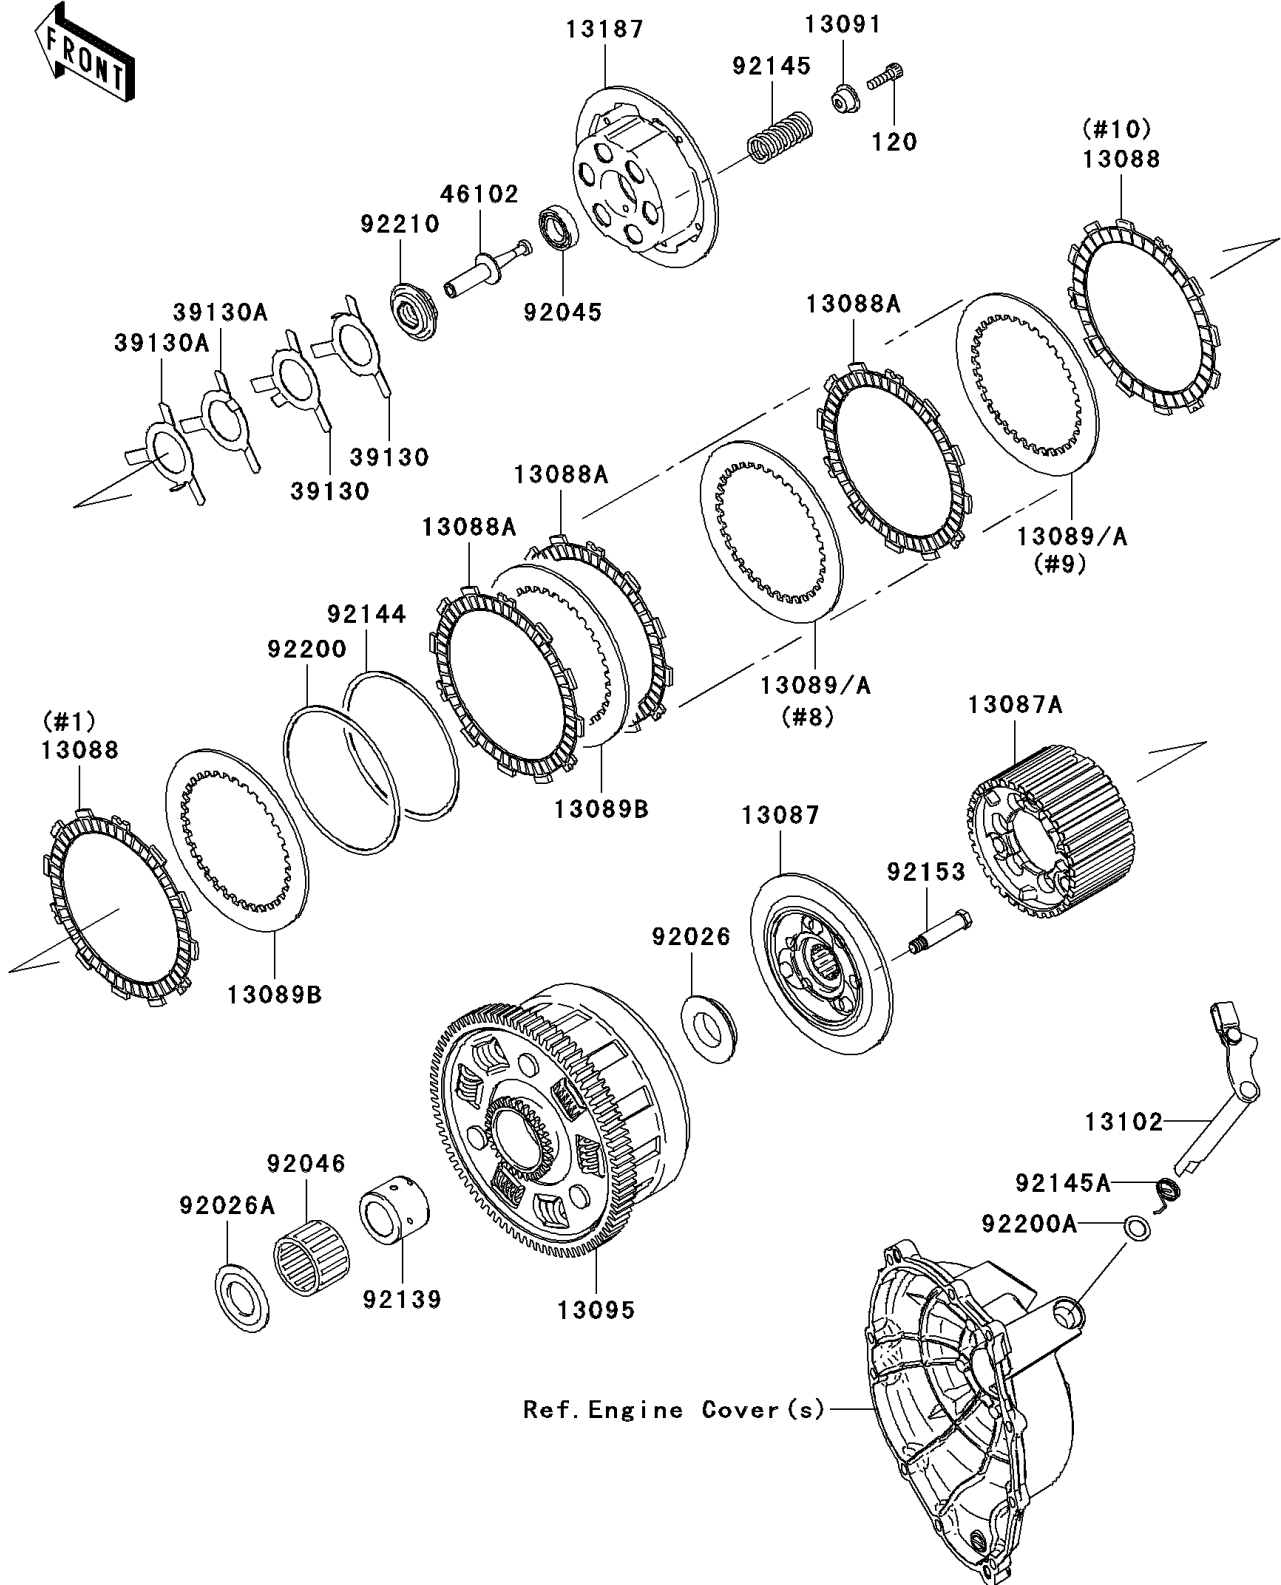

# 2008 Ninja<sup>®</sup> ZX<sup>™</sup>-10R PARTS DIAGRAM

Clutch

E1350

## 2008 Ninja® ZX™-10R PARTS LIST

### Clutch

ITEM NAME	PART NUMBER	QUANTITY
HUB-CLUTCH (Ref # 13087)	13087-0010	1
HUB-CLUTCH (Ref # 13087A)	13087-0011	1
PLATE-FRICTION (Ref # 13088)	13088-0003	2
PLATE-FRICTION (Ref # 13088A)	13088-0013	8
PLATE-CLUTCH,T=2.3 (Ref # 13089)	13089-0008	AR
PLATE-CLUTCH,T=2.6 (Ref # 13089A)	13089-0009	2
PLATE-CLUTCH,T=2.9 (Ref # 13089B)	13089-1093	7
HOLDER,CLUTCH SPRING (Ref # 13091)	13091-1840	6
HOUSING-COMP-CLUTCH (Ref # 13095)	13095-0099	1
RELEASE-COMP-CLUTCH (Ref # 13102)	13102-0018	1
PLATE-CLUTCH OPERATING (Ref # 13187)	13187-0006	1
SPRING-LEAF (Ref # 39130)	39130-1078	2
SPRING-LEAF (Ref # 39130A)	39130-1079	2
ROD (Ref # 46102)	46102-0047	1
SPACER (Ref # 92026)	92026-0037	1
SPACER,25X49X2.4 (Ref # 92026A)	92026-0119	1
BEARING-BALL,6903/2A (Ref # 92045)	92045-1053	1
BEARING-NEEDLE,K38X43X28.8X (Ref # 92046)	92046-1263	1
BUSHING,25X38X29.05 (Ref # 92139)	92139-0067	1
SPRING,FRICTION PLATE (Ref # 92144)	92144-1854	1
SPRING,CLUTCH (Ref # 92145)	92145-0220	6
SPRING,RELEASE-COMP (Ref # 92145A)	92145-0325	1
BOLT (Ref # 92153)	92153-0797	6
WASHER,FRICTION PLATE (Ref # 92200)	92200-1260	1
WASHER,12X18.5X0.5 (Ref # 92200A)	92200-1487	1
NUT (Ref # 92210)	92210-0152	1
BOLT-SOCKET,6X20 (Ref # 120)	120Q0620	6