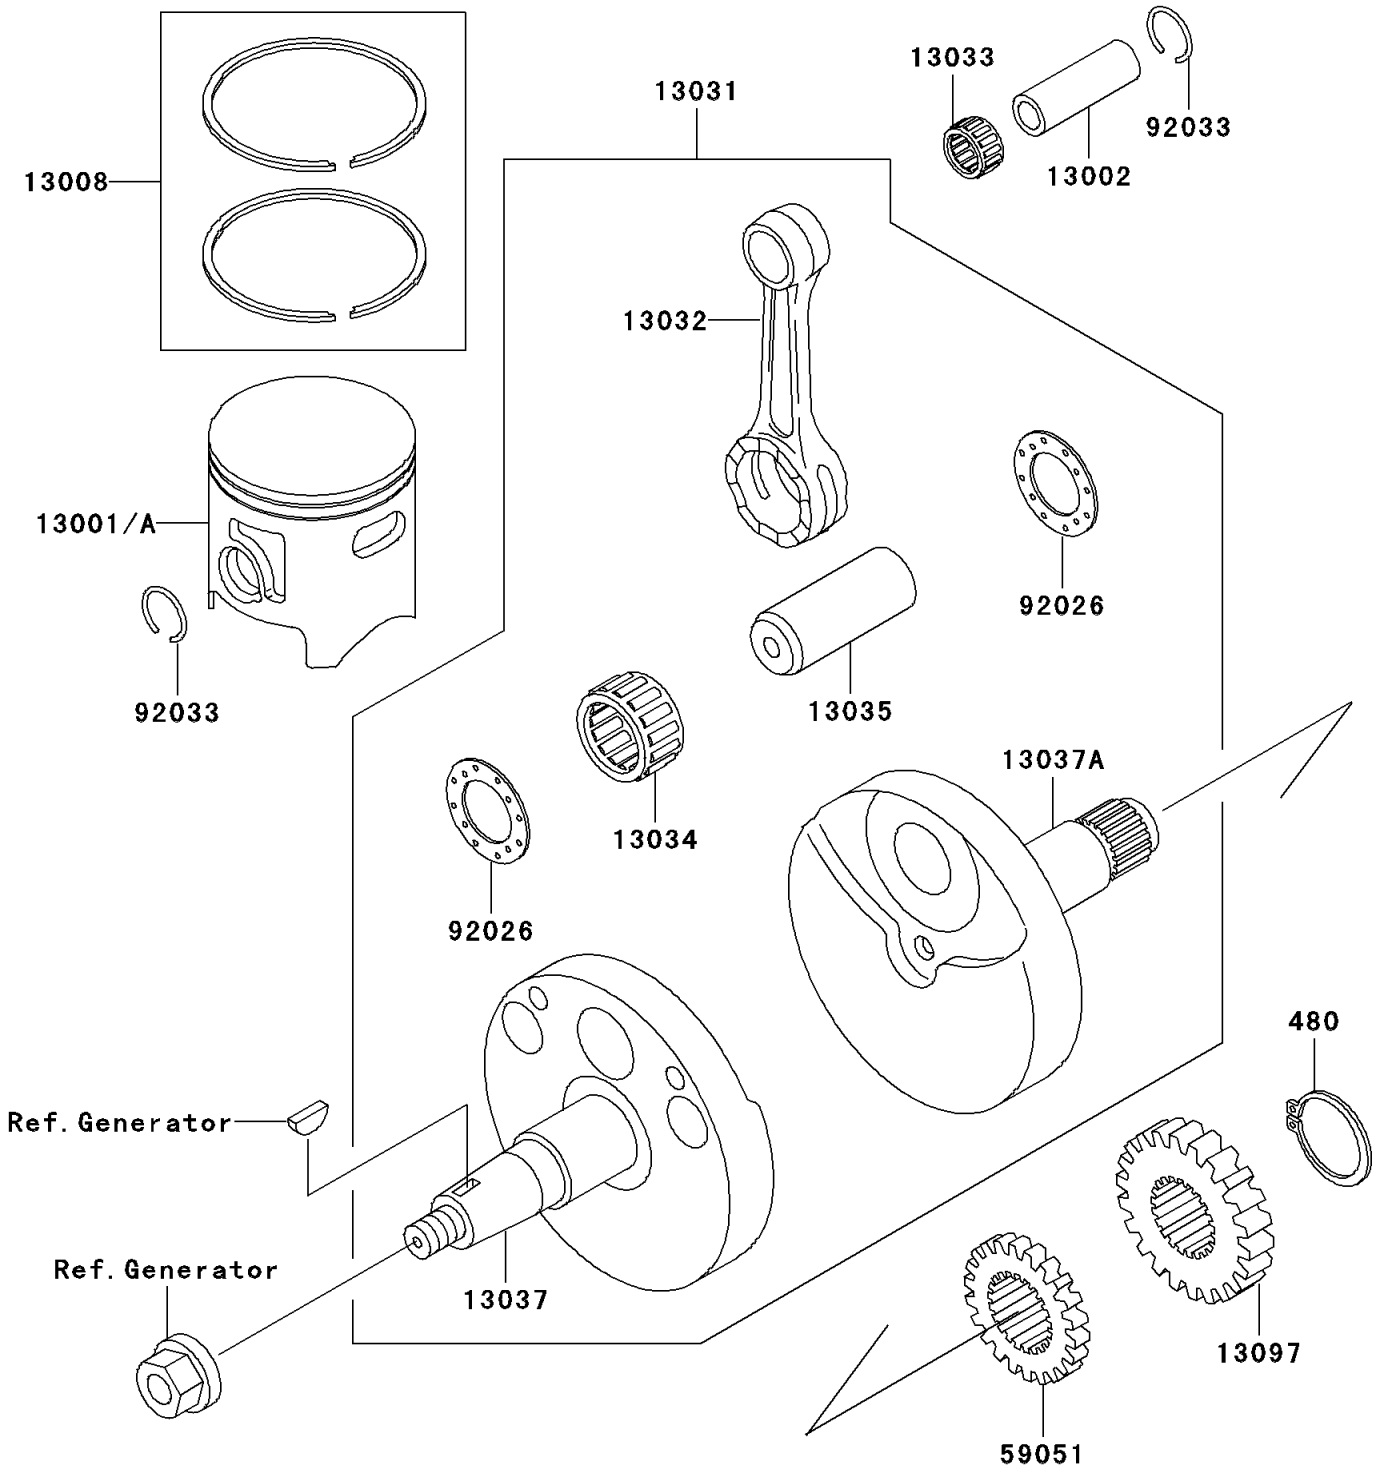

# 2002 KX85 PARTS DIAGRAM

Crankshaft/Piston(s)

E1320

## 2002 KX85 PARTS LIST

### Crankshaft/Piston(s)

ITEM NAME	PART NUMBER	QUANTITY
CIRCLIP-TYPE-C,16MM (Ref # 480)	480J1600	1
PISTON-ENGINE,B (Ref # 13001)	13001-1580	1
PIN-PISTON (Ref # 13002)	13002-1079	1
RING-SET-PISTON (Ref # 13008)	13008-1200	1
CRANKSHAFT-COMP (Ref # 13031)	13031-1481	1
ROD-CONNECTING (Ref # 13032)	13032-1230	1
BEARING-SMALL END,14R1818AP-1 (Ref # 13033)	13033-1053	1
BEARING-BIG END,B4 (Ref # 13034)	13034-1104	1
PIN-CRANK (Ref # 13035)	13035-1054	1
CRANKSHAFT,LH (Ref # 13037)	13037-1634	1
CRANKSHAFT,RH (Ref # 13037A)	13037-1635	1
GEAR-PRIMARY SPUR,20T (Ref # 13097)	13097-1148	1
GEAR-SPUR,PUMP,23T (Ref # 59051)	59051-1146	1
SPACER,22.2X37X1.0 (Ref # 92026)	92026-1136	2
RING-SNAP (Ref # 92033)	92033-1050	2