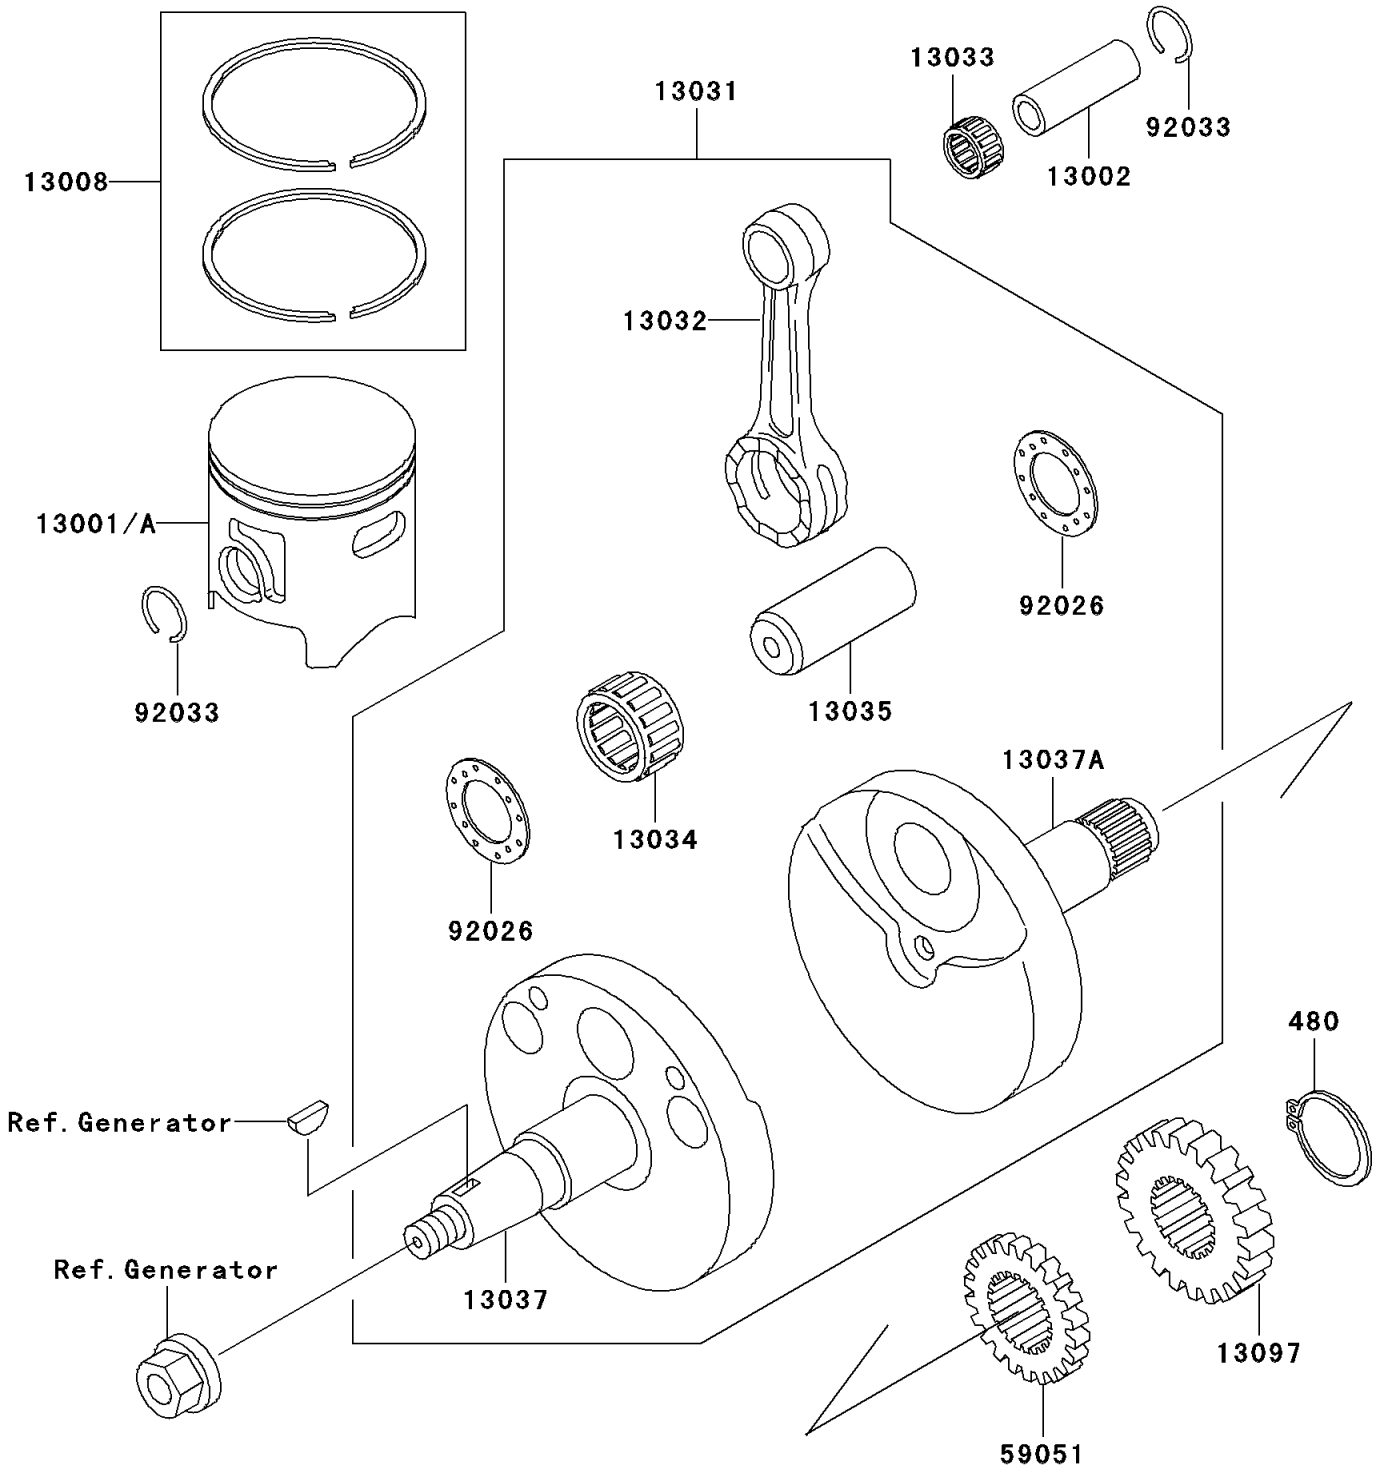

# 2003 KX85 PARTS DIAGRAM

Crankshaft/Piston(s)

E1320

## 2003 KX85 PARTS LIST

### Crankshaft/Piston(s)

ITEM NAME	PART NUMBER	QUANTITY
CIRCLIP-TYPE-C,16MM (Ref # 480)	480J1600	1
PISTON-ENGINE,B (Ref # 13001A)	13001-1664	1
PIN-PISTON (Ref # 13002)	13002-1079	1
RING-SET-PISTON (Ref # 13008)	13008-1200	1
CRANKSHAFT-COMP (Ref # 13031)	13031-1481	1
ROD-CONNECTING (Ref # 13032)	13032-1230	1
BEARING-SMALL END,14R1818AP-1 (Ref # 13033)	13033-1053	1
BEARING-BIG END,B4 (Ref # 13034)	13034-1104	1
PIN-CRANK (Ref # 13035)	13035-1054	1
CRANKSHAFT,LH (Ref # 13037)	13037-1634	1
CRANKSHAFT,RH (Ref # 13037A)	13037-1635	1
GEAR-PRIMARY SPUR,20T (Ref # 13097)	13097-1148	1
GEAR-SPUR,PUMP,23T (Ref # 59051)	59051-1146	1
SPACER,22.2X37X1.0 (Ref # 92026)	92026-1136	2
RING-SNAP (Ref # 92033)	92033-1050	2