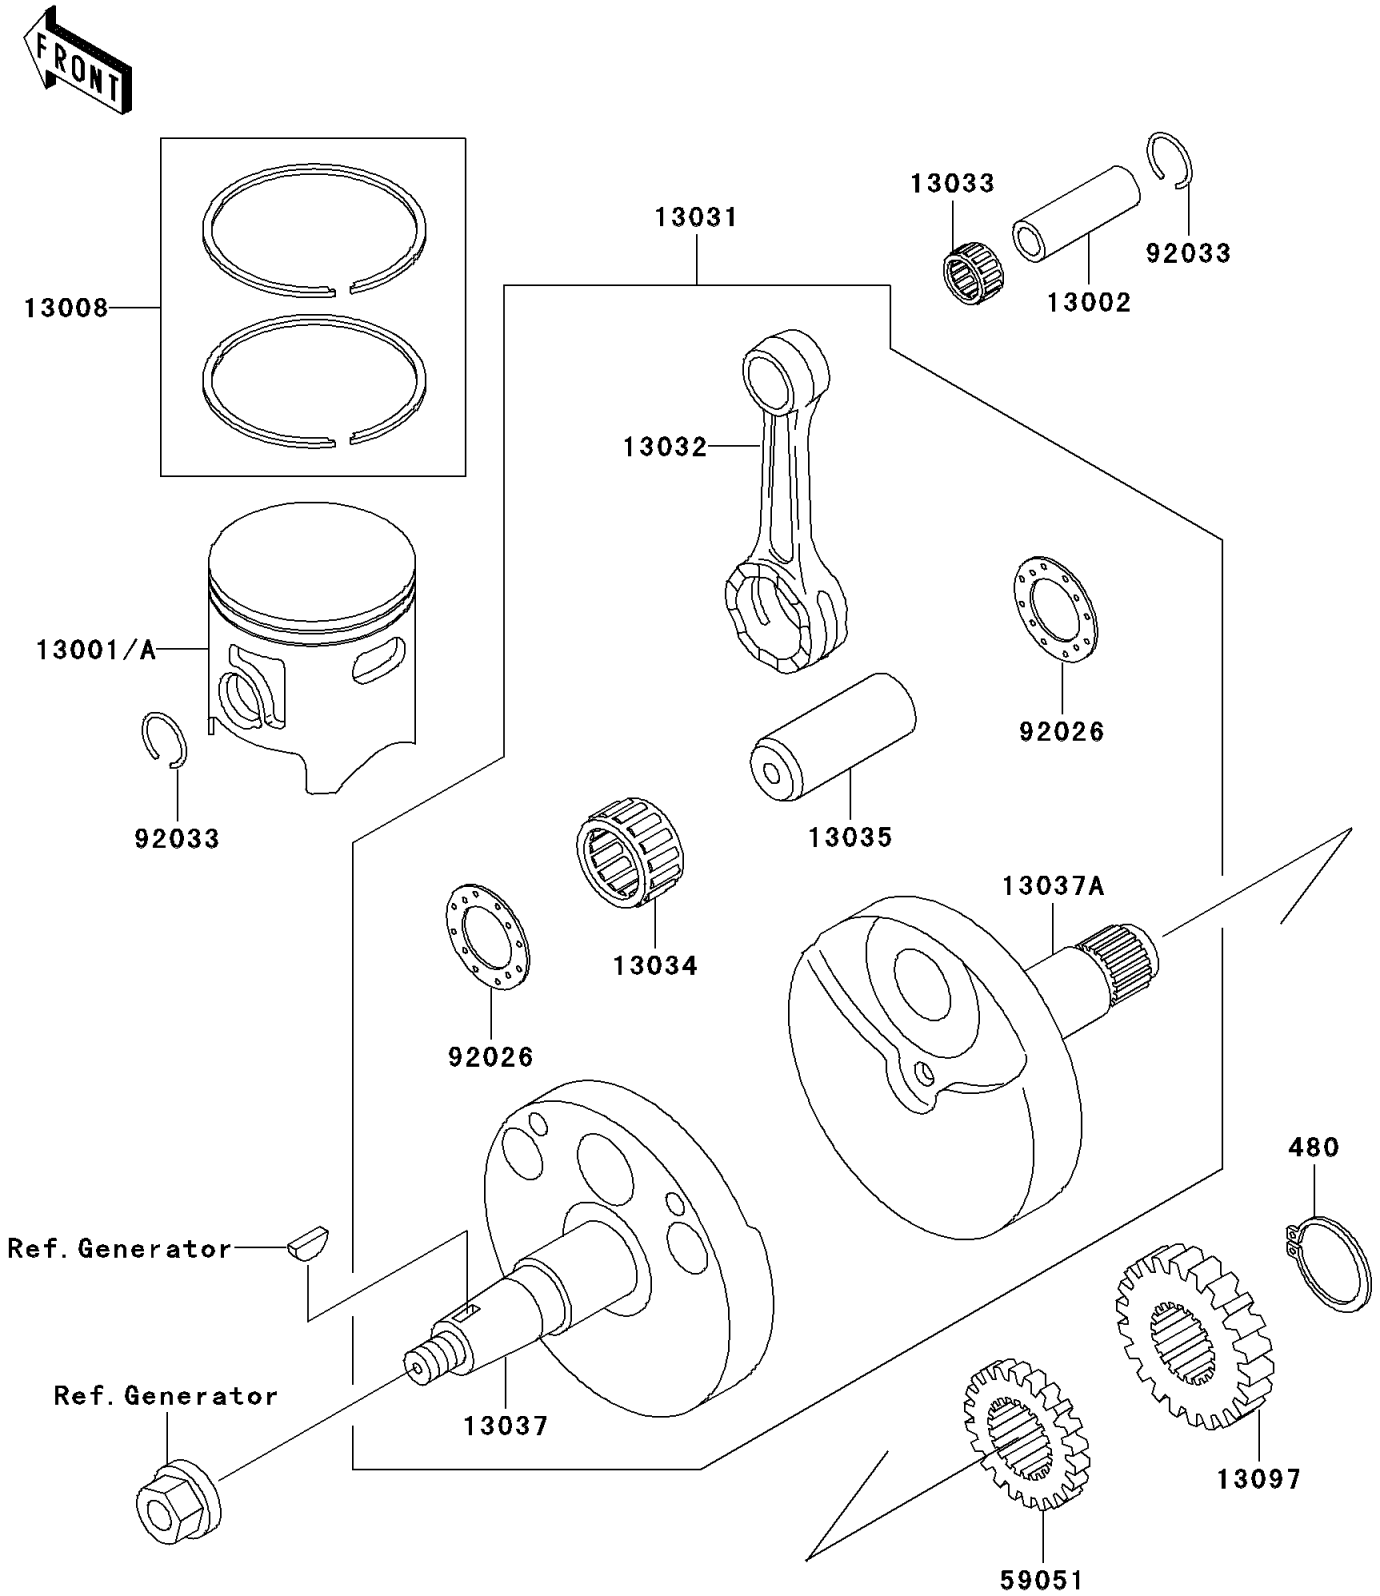

# 2004 KX85 PARTS DIAGRAM

Crankshaft/Piston(s)

E1320

## 2004 KX85 PARTS LIST

### Crankshaft/Piston(s)

ITEM NAME	PART NUMBER	QUANTITY
CIRCLIP-TYPE-C,16MM (Ref # 480)	480J1600	1
PISTON-ENGINE,B (Ref # 13001A)	13001-1664	1
PIN-PISTON (Ref # 13002)	13002-1079	1
RING-SET-PISTON (Ref # 13008)	13008-1200	1
CRANKSHAFT-COMP (Ref # 13031)	13031-1481	1
ROD-CONNECTING (Ref # 13032)	13032-1230	1
BEARING-SMALL END,14R1818AP-1 (Ref # 13033)	13033-1053	1
BEARING-BIG END,B4 (Ref # 13034)	13034-1104	1
PIN-CRANK (Ref # 13035)	13035-1054	1
CRANKSHAFT,LH (Ref # 13037)	13037-1634	1
CRANKSHAFT,RH (Ref # 13037A)	13037-1635	1
GEAR-PRIMARY SPUR,20T (Ref # 13097)	13097-1148	1
GEAR-SPUR,PUMP,23T (Ref # 59051)	59051-1146	1
SPACER,22.2X37X1.0 (Ref # 92026)	92026-1136	2
RING-SNAP (Ref # 92033)	92033-1050	2