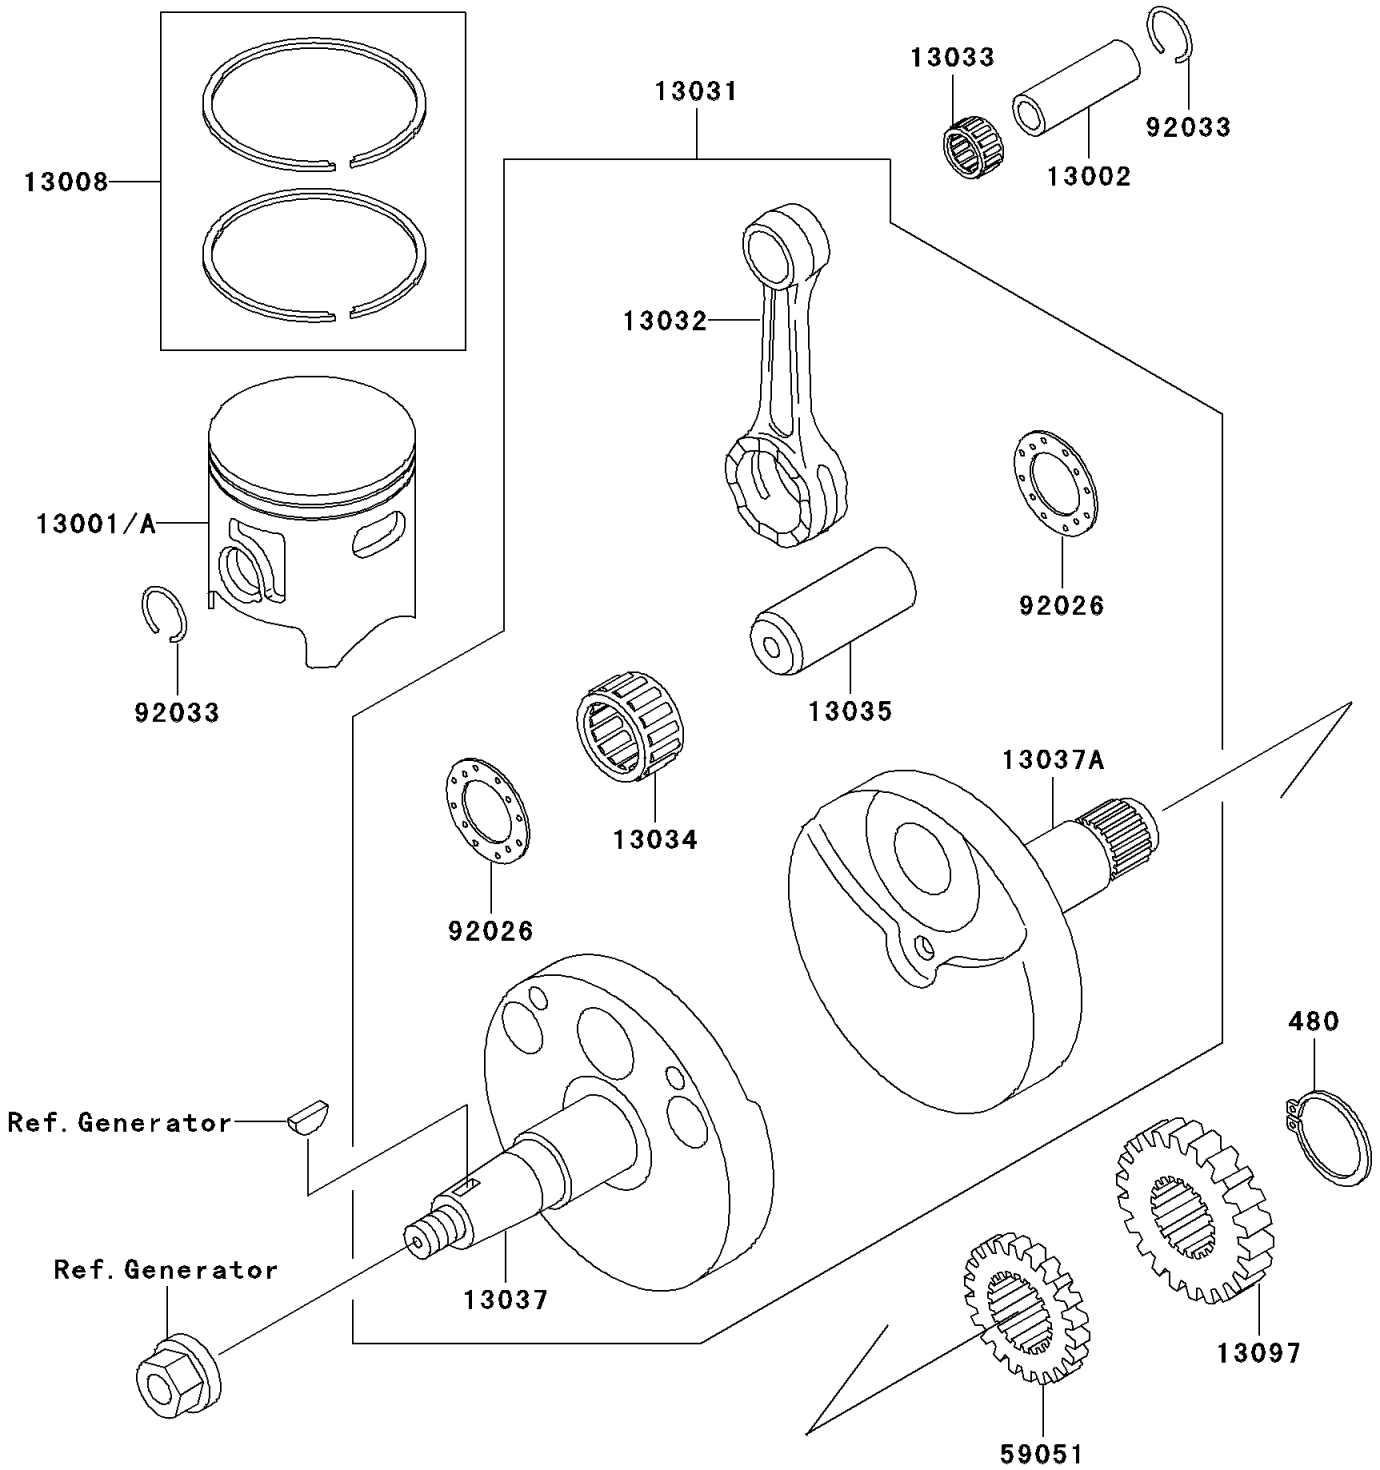

# 2004 KX85 PARTS DIAGRAM

Crankshaft/Piston(s)

E1320

## 2004 KX85 PARTS LIST

### Crankshaft/Piston(s)

ITEM NAME	PART NUMBER	QUANTITY
CIRCLIP-TYPE-C,16MM (Ref # 480)	480J1600	1
PISTON-ENGINE,B (Ref # 13001A)	13001-1664	1
PIN-PISTON (Ref # 13002)	13002-1079	1
RING-SET-PISTON (Ref # 13008)	13008-1200	1
CRANKSHAFT-COMP (Ref # 13031)	13031-1481	1
ROD-CONNECTING (Ref # 13032)	13032-1230	1
BEARING-SMALL END,14R1818AP-1 (Ref # 13033)	13033-1053	1
BEARING-BIG END,B4 (Ref # 13034)	13034-1104	1
PIN-CRANK (Ref # 13035)	13035-1054	1
CRANKSHAFT,LH (Ref # 13037)	13037-1634	1
CRANKSHAFT,RH (Ref # 13037A)	13037-1635	1
GEAR-PRIMARY SPUR,20T (Ref # 13097)	13097-1148	1
GEAR-SPUR,PUMP,23T (Ref # 59051)	59051-1146	1
SPACER,22.2X37X1.0 (Ref # 92026)	92026-1136	2
RING-SNAP (Ref # 92033)	92033-1050	2