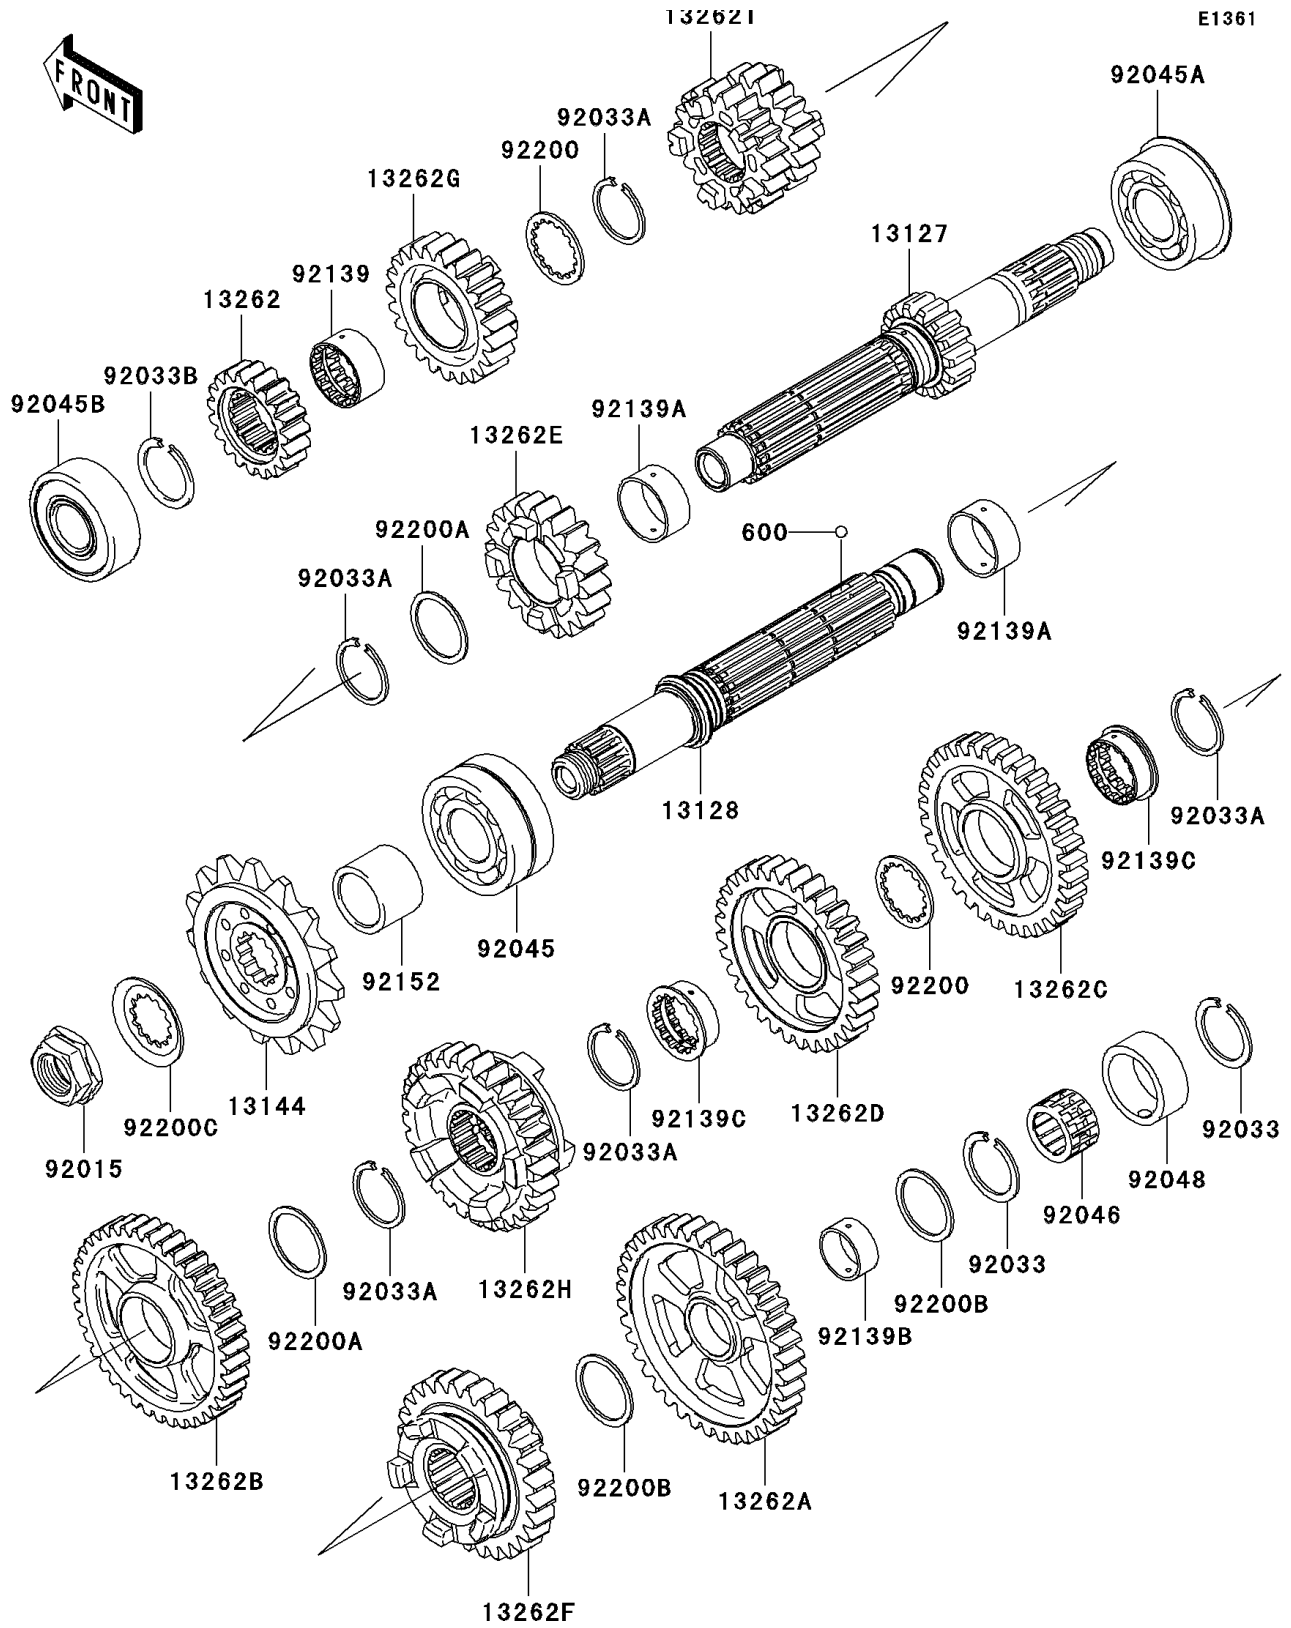

2009 Ninja® ZX™-10R PARTS DIAGRAM

Transmission

2009 Ninja® ZX™-10R PARTS LIST

Transmission

ITEM NAME	PART NUMBER	QUANTITY
SHAFT-TRANSMISSION INPUT (Ref # 13127)	13127-0060	1
SHAFT-TRANSMISSION OUTPUT,13T (Ref # 13128)	13128-0049	1
SPROCKET-OUTPUT,17T,#525 (Ref # 13144)	13144-0004	1
GEAR,INPUT 2ND,19T (Ref # 13262)	13262-0350	1
GEAR,OUTPUT LOW,39T (Ref # 13262A)	13262-0615	1
GEAR,OUTPUT 2ND,39T (Ref # 13262B)	13262-0616	1
GEAR,OUTPUT 3RD,33T (Ref # 13262C)	13262-0618	1
GEAR,OUTPUT 4TH,31T (Ref # 13262D)	13262-0619	1
GEAR,INPUT 5TH,20T (Ref # 13262E)	13262-0620	1
GEAR,OUTPUT 5TH,28T (Ref # 13262F)	13262-0621	1
GEAR,INPUT 6TH,23T (Ref # 13262G)	13262-0622	1
GEAR,OUTPUT 6TH,30T (Ref # 13262H)	13262-0623	1
GEAR,INPUT 3RD&4TH,19T&20T (Ref # 13262I)	13262-0665	1
NUT,20MM (Ref # 92015)	92015-1963	1
RING-SNAP,20X25.5X1.2 (Ref # 92033)	92033-025	2
RING-SNAP,25.9X30.6X1.2 (Ref # 92033A)	92033-1037	5
RING-SNAP,T=1.5 (Ref # 92033B)	92033-1249	1
BEARING-BALL,DAC2557NSSH (Ref # 92045)	92045-0003	1
BEARING-BALL,5205N6RSH2CS6 (Ref # 92045A)	92045-0014	1
BEARING-BALL,DG2152RDDSH2 (Ref # 92045B)	92045-0048	1
BEARING-NEEDLE (Ref # 92046)	92046-1291	1
RACE,30X38X15 (Ref # 92048)	92048-1053	1
BUSHING,GEAR,6TH IN (Ref # 92139)	92139-0036	1
BUSHING,GEAR,5TH IN&2ND OUT (Ref # 92139A)	92139-0037	2
BUSHING,GEAR,LOW OUT (Ref # 92139B)	92139-0038	1
BUSHING,GEAR,3RD&4TH OUT (Ref # 92139C)	92139-0066	2
COLLAR (Ref # 92152)	92152-0153	1
WASHER,28.3X34.0X1.6 (Ref # 92200)	92200-0050	2
WASHER,28.1X34.0X1.2 (Ref # 92200A)	92200-0051	2

2009 Ninja® ZX™-10R PARTS LIST

Transmission

ITEM NAME	PART NUMBER	QUANTITY
WASHER,22.1X32.0X1.4 (Ref # 92200B)	92200-0138	2
WASHER (Ref # 92200C)	92200-1065	1
"BALL-STEEL,5/32",,2017-03-16 13:30 (Ref # 600)	600A0500	3