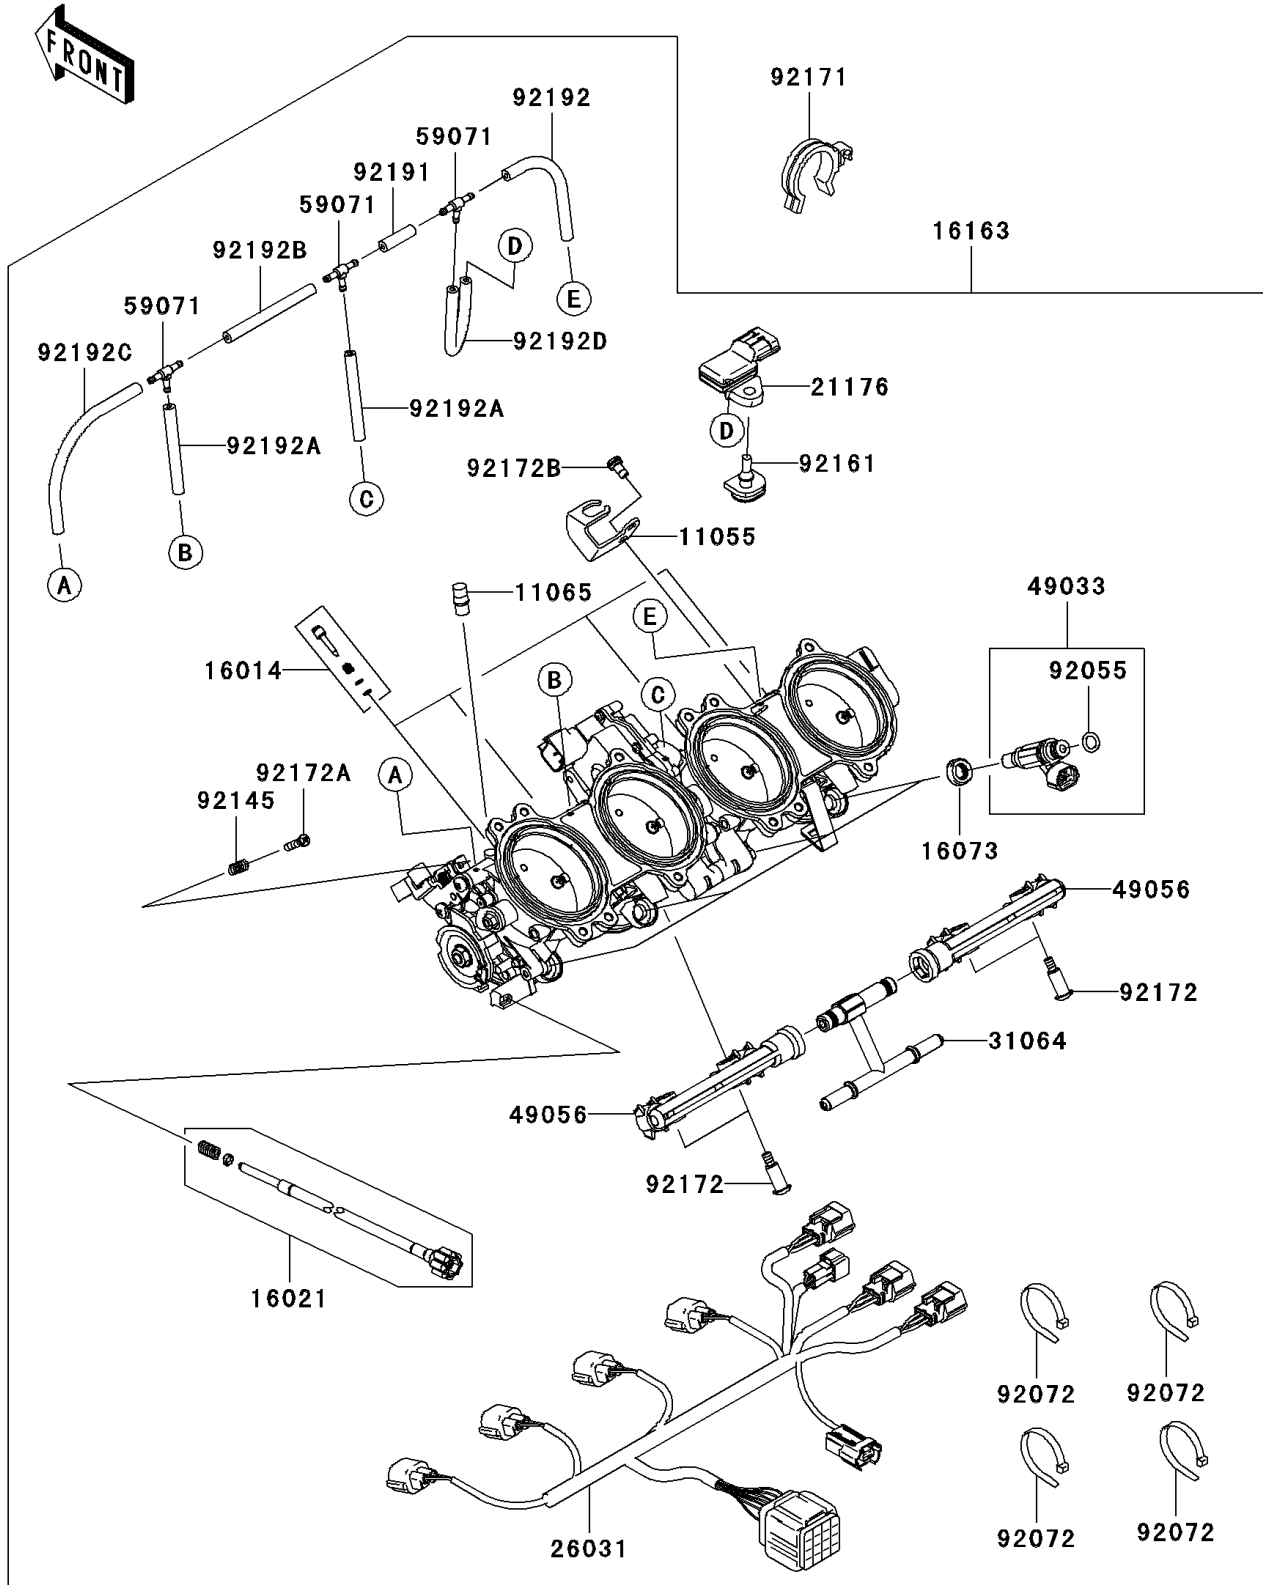

# 2008 Ninja® ZX™-10R PARTS DIAGRAM

Throttle

E1510

## 2008 Ninja® ZX™-10R PARTS LIST

### Throttle

ITEM NAME	PART NUMBER	QUANTITY
BRACKET (Ref # 11055)	11055-1257	1
CAP (Ref # 11065)	11065-0282	4
SCREW-PILOT AIR (Ref # 16014)	16014-0002	4
SCREW-THROTTLE STOP (Ref # 16021)	16021-0020	1
INSULATOR (Ref # 16073)	16073-3707	4
THROTTLE-ASSY,TTK43 (Ref # 16163)	16163-0115	1
SENSOR,PRESSURE (Ref # 21176)	21176-0058	1
HARNES,THROTTLE SUB (Ref # 26031)	26031-0580	1
PIPE-COMP,FUEL (Ref # 31064)	31064-0023	1
NOZZLE-INJECTION (Ref # 49033)	49033-0011	4
PIPE-INJECTION (Ref # 49056)	49056-0024	2
JOINT,3WAY,T (Ref # 59071)	59071-3752	3
RING-O,INJECTION NOZZLE (Ref # 92055)	92055-1622	4
BAND,SUB-HARNES (Ref # 92072)	92072-0012	AR
SPRING,THROTTLE SYNCRO (Ref # 92145)	92145-0055	1
DAMPER (Ref # 92161)	92161-0041	1
CLAMP (Ref # 92171)	92171-0359	1
SCREW,PIPE INJECTION (Ref # 92172)	92172-0064	4
SCREW,THROTTLE SYNCRO (Ref # 92172A)	92172-0065	1
SCREW (Ref # 92172B)	92172-0393	1
TUBE,3X7X25 (Ref # 92191)	92191-0020	1
TUBE,3X7X95 (Ref # 92192)	92192-0018	1
TUBE (Ref # 92192A)	92192-0106	2
TUBE (Ref # 92192B)	92192-0739	1
TUBE (Ref # 92192C)	92192-0740	1
TUBE (Ref # 92192D)	92192-0741	1