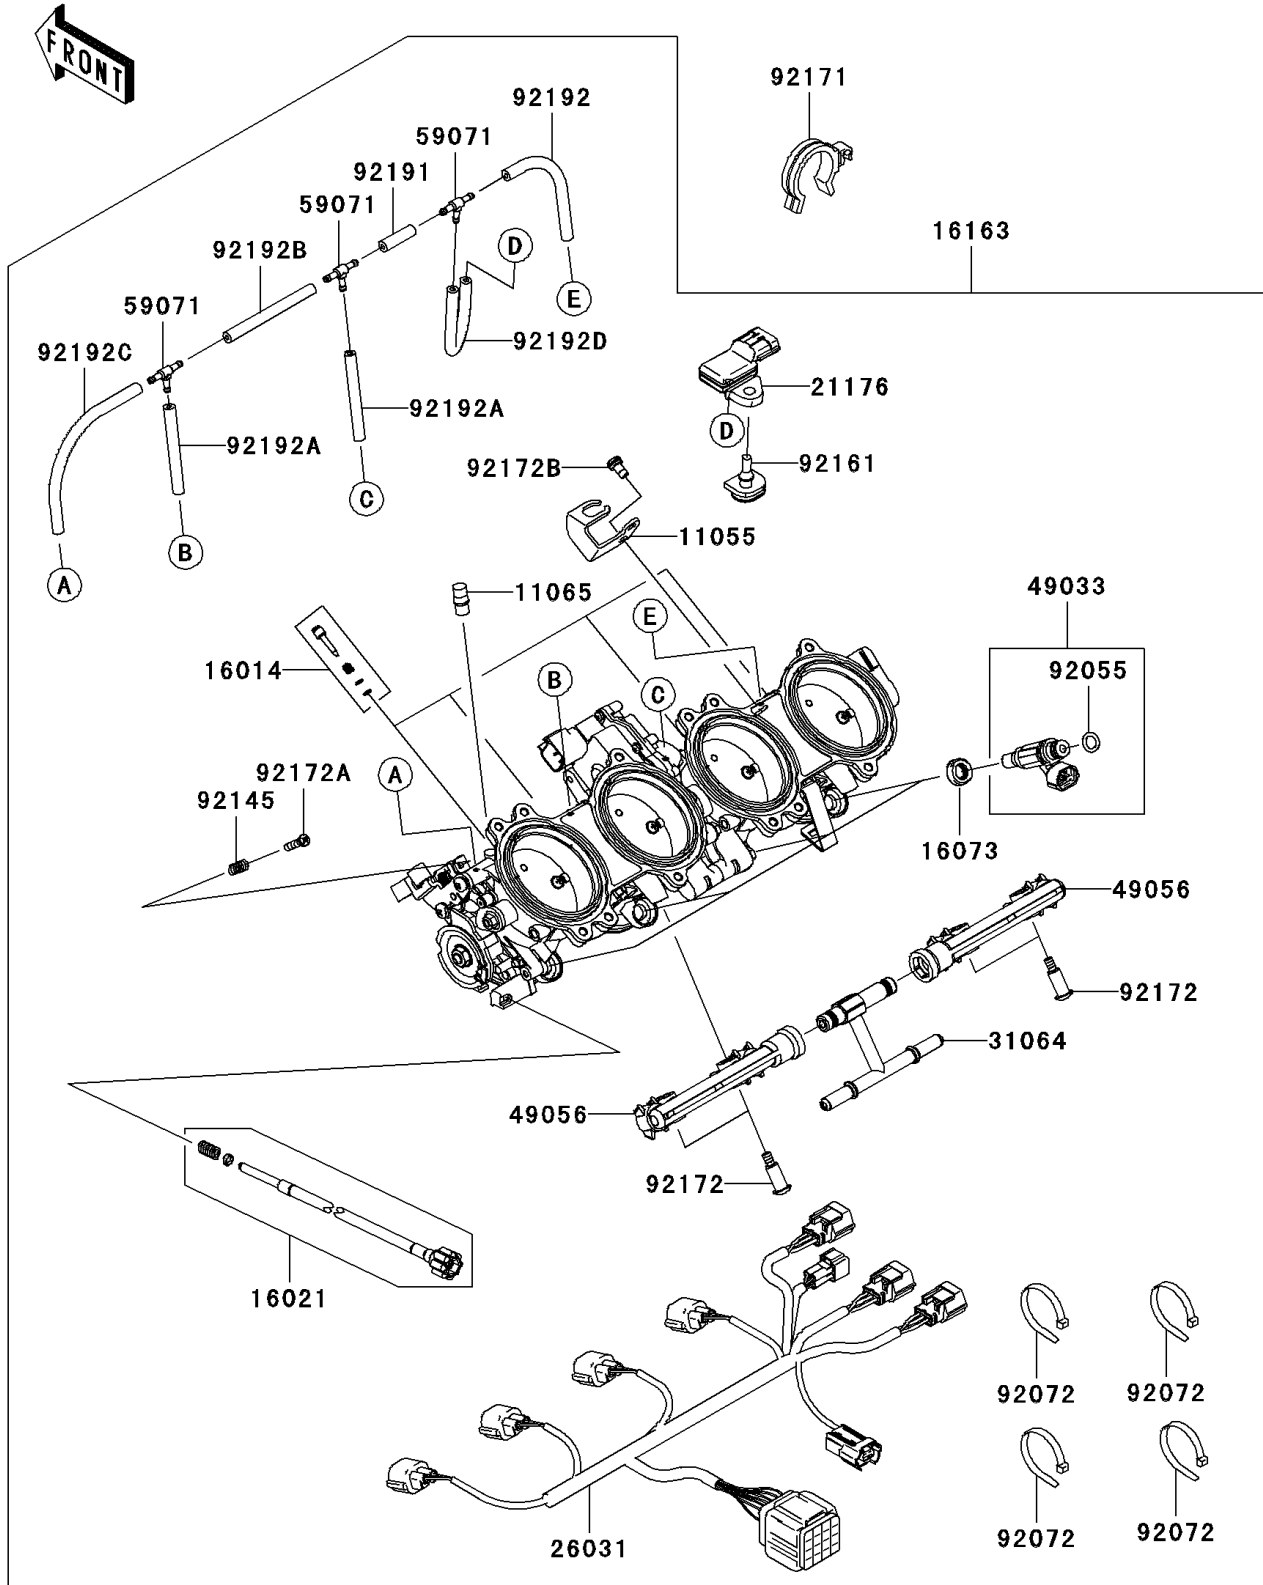

# 2009 Ninja® ZX™-10R PARTS DIAGRAM

Throttle

E1510

## 2009 Ninja® ZX™-10R PARTS LIST

### Throttle

ITEM NAME	PART NUMBER	QUANTITY
BRACKET (Ref # 11055)	11055-1257	1
CAP (Ref # 11065)	11065-0282	4
SCREW-PILOT AIR (Ref # 16014)	16014-0002	4
SCREW-THROTTLE STOP (Ref # 16021)	16021-0020	1
INSULATOR (Ref # 16073)	16073-3707	4
THROTTLE-ASSY,TTK43 (Ref # 16163)	16163-0115	1
SENSOR,PRESSURE (Ref # 21176)	21176-0058	1
HARNESS,THROTTLE SUB (Ref # 26031)	26031-0580	1
PIPE-COMP,FUEL (Ref # 31064)	31064-0023	1
NOZZLE-INJECTION (Ref # 49033)	49033-0011	4
PIPE-INJECTION (Ref # 49056)	49056-0024	2
JOINT,3WAY,T (Ref # 59071)	59071-3752	3
RING-O,INJECTION NOZZLE (Ref # 92055)	92055-1622	4
BAND,SUB-HARNESS (Ref # 92072)	92072-0012	AR
SPRING,THROTTLE SYNCRO (Ref # 92145)	92145-0055	1
DAMPER (Ref # 92161)	92161-0041	1
CLAMP (Ref # 92171)	92171-0359	1
SCREW,PIPE INJECTION (Ref # 92172)	92172-0064	4
SCREW,THROTTLE SYNCRO (Ref # 92172A)	92172-0065	1
SCREW (Ref # 92172B)	92172-0393	1
TUBE,3X7X25 (Ref # 92191)	92191-0020	1
TUBE,3X7X95 (Ref # 92192)	92192-0018	1
TUBE (Ref # 92192A)	92192-0106	2
TUBE (Ref # 92192B)	92192-0739	1
TUBE (Ref # 92192C)	92192-0740	1
TUBE (Ref # 92192D)	92192-0741	1