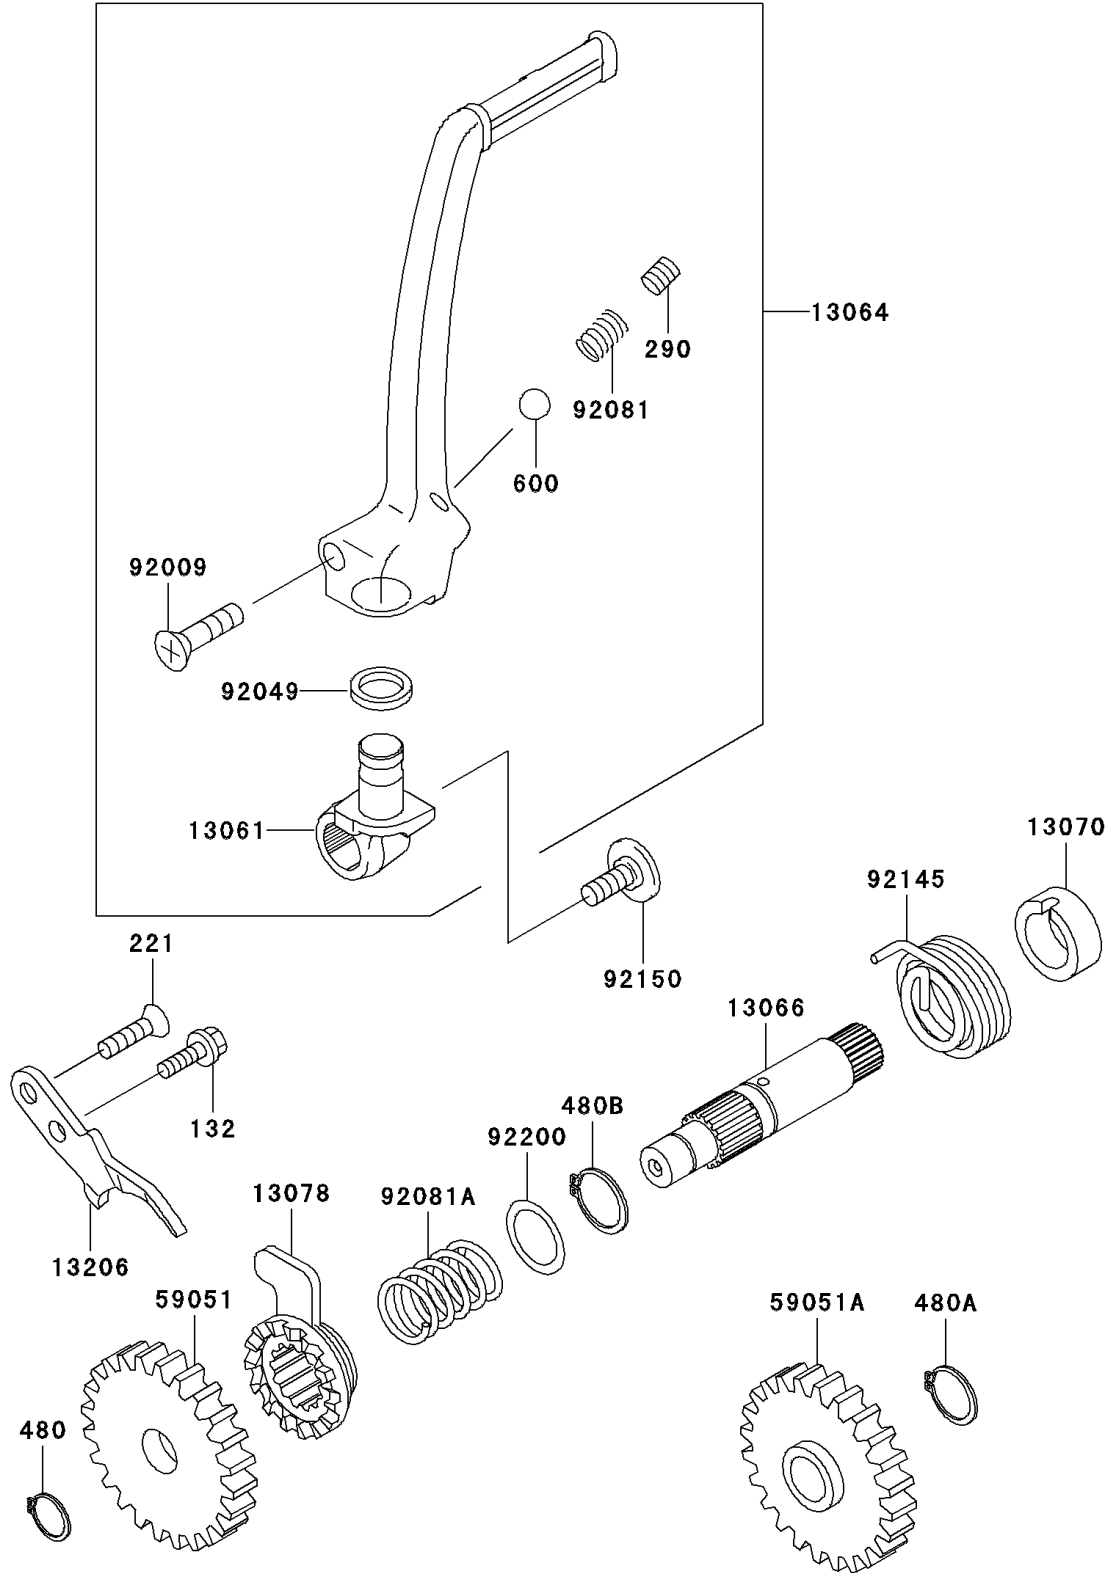

2004 KX85 PARTS DIAGRAM

Kickstarter Mechanism

E1340

2004 KX85 PARTS LIST

Kickstarter Mechanism

ITEM NAME	PART NUMBER	QUANTITY
BOLT-FLANGED-SMALL (Ref # 132)	132G0616	1
SCREW-CSK-CROS,6X18 (Ref # 221)	221B0618	1
SCREW-SET-SOCKET (Ref # 290)	290P0808	1
CIRCLIP-TYPE-C,12MM (Ref # 480)	480J1200	1
CIRCLIP-TYPE-C,15MM (Ref # 480A)	480J1500	1
CIRCLIP-TYPE-C,16MM (Ref # 480B)	480J1600	1
BALL-STEEL,1/4" (Ref # 600)	600A0800	1
BOSS,KICK PEDAL (Ref # 13061)	13061-1712	1
LEVER-ASSY-KICK,PEDAL (Ref # 13064)	13064-1188	1
SHAFT-KICK (Ref # 13066)	13066-1097	1
GUIDE (Ref # 13070)	13070-1314	1
RATCHET (Ref # 13078)	13078-1004	1
GUIDE-KICK (Ref # 13206)	13206-1066	1
GEAR-SPUR,32T (Ref # 59051)	59051-1026	1
GEAR-SPUR,31T,KICK (Ref # 59051A)	59051-1147	1
SCREW,6X27 (Ref # 92009)	92009-1607	1
SEAL-OIL,SR12162.5 (Ref # 92049)	92049-1468	1
SPRING,KICK PEDAL (Ref # 92081)	92081-020	1
SPRING,RATCHET (Ref # 92081A)	92081-122	1
SPRING (Ref # 92145)	92145-1058	1
BOLT,SOCKET,6X16 (Ref # 92150)	92150-1673	1
WASHER,KICKSHAFT (Ref # 92200)	92200-1209	1