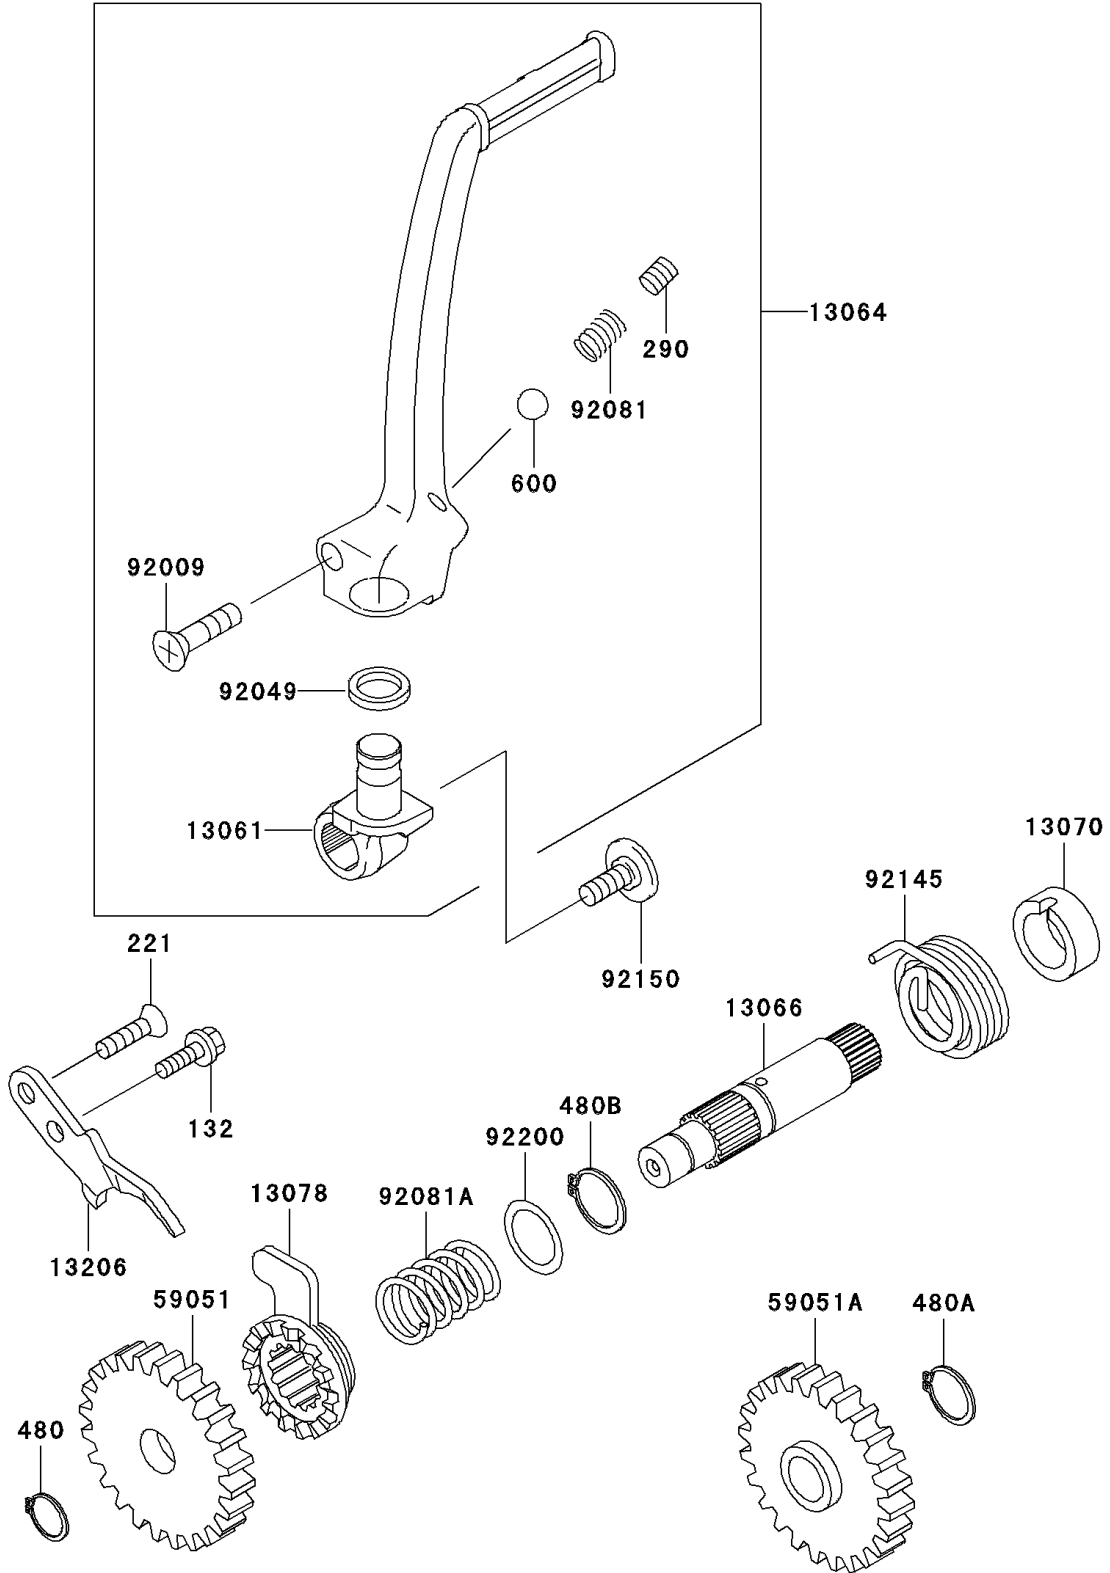

2004 KX85 PARTS DIAGRAM

Kickstarter Mechanism

E1340

2004 KX85 PARTS LIST

Kickstarter Mechanism

ITEM NAME	PART NUMBER	QUANTITY
BOLT-FLANGED-SMALL (Ref # 132)	132G0616	1
SCREW-CSK-CROS,6X18 (Ref # 221)	221B0618	1
SCREW-SET-SOCKET (Ref # 290)	290P0808	1
CIRCLIP-TYPE-C,12MM (Ref # 480)	480J1200	1
CIRCLIP-TYPE-C,15MM (Ref # 480A)	480J1500	1
CIRCLIP-TYPE-C,16MM (Ref # 480B)	480J1600	1
BALL-STEEL,1/4" (Ref # 600)	600A0800	1
BOSS,KICK PEDAL (Ref # 13061)	13061-1712	1
LEVER-ASSY-KICK,PEDAL (Ref # 13064)	13064-1188	1
SHAFT-KICK (Ref # 13066)	13066-1097	1
GUIDE (Ref # 13070)	13070-1314	1
RATCHET (Ref # 13078)	13078-1004	1
GUIDE-KICK (Ref # 13206)	13206-1066	1
GEAR-SPUR,32T (Ref # 59051)	59051-1026	1
GEAR-SPUR,31T,KICK (Ref # 59051A)	59051-1147	1
SCREW,6X27 (Ref # 92009)	92009-1607	1
SEAL-OIL,SR12162.5 (Ref # 92049)	92049-1468	1
SPRING,KICK PEDAL (Ref # 92081)	92081-020	1
SPRING,RATCHET (Ref # 92081A)	92081-122	1
SPRING (Ref # 92145)	92145-1058	1
BOLT,SOCKET,6X16 (Ref # 92150)	92150-1673	1
WASHER,KICKSHAFT (Ref # 92200)	92200-1209	1