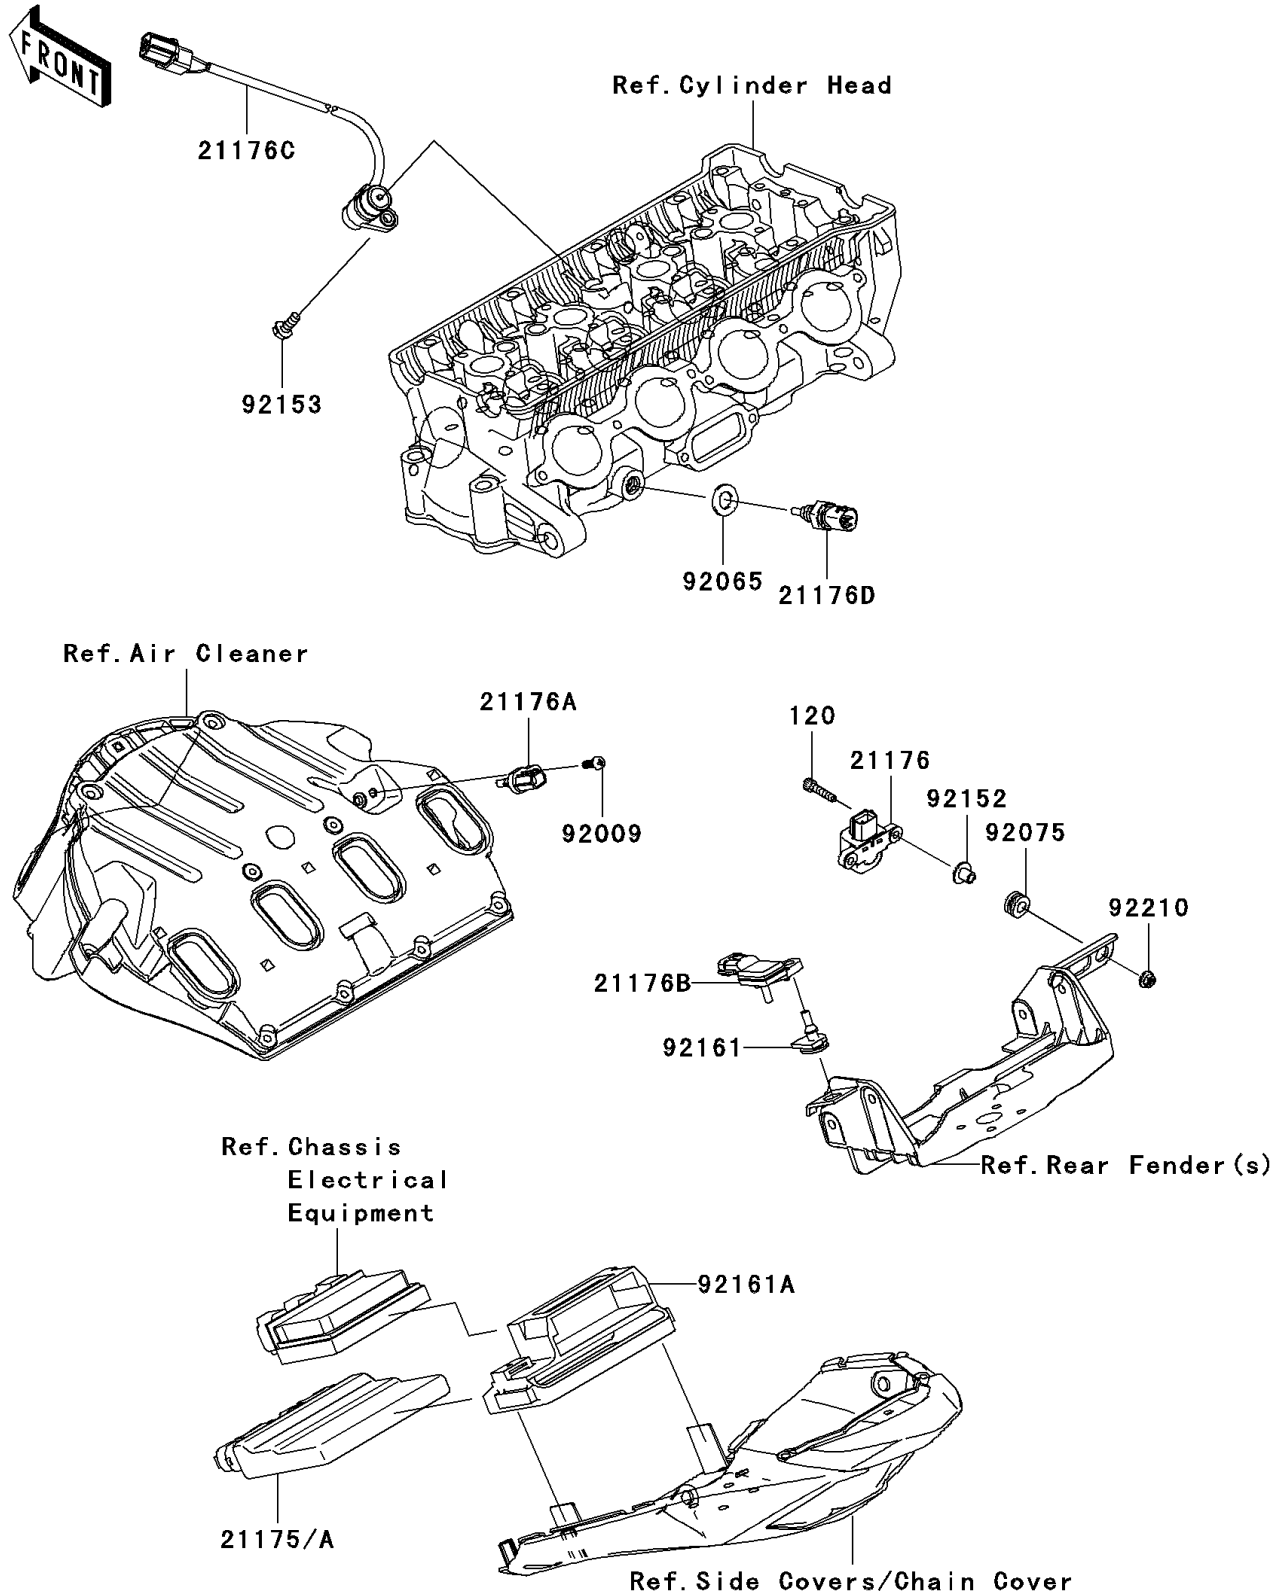

# 2008 Ninja® ZX™-10R PARTS DIAGRAM

Fuel Injection

E1530

## 2008 Ninja® ZX™-10R PARTS LIST

### Fuel Injection

ITEM NAME	PART NUMBER	QUANTITY
CONTROL UNIT-ELECTRONIC (Ref # 21175)	21175-0240	1
CONTROL UNIT-ELECTRONIC (Ref # 21175A)	21175-0241	1
SENSOR,VEHICLE-DOWN (Ref # 21176)	21176-0026	1
SENSOR,AIR TEMPERATURE (Ref # 21176A)	21176-0048	1
SENSOR,PRESSURE (Ref # 21176B)	21176-0058	1
SENSOR,CAM (Ref # 21176C)	21176-0101	1
SENSOR,WATER TEMP (Ref # 21176D)	21176-1120	1
SCREW,TAPPING,5X16 (Ref # 92009)	92009-1984	1
GASKET,12X22X2 (Ref # 92065)	92065-097	1
DAMPER (Ref # 92075)	92075-1912	2
COLLAR (Ref # 92152)	92152-0134	2
BOLT-FLANGED,6X16 (Ref # 92153)	92153-1584	1
DAMPER (Ref # 92161)	92161-0041	1
DAMPER,ECU (Ref # 92161A)	92161-0529	1
NUT,FLANGED,5MM (Ref # 92210)	92210-0007	2
BOLT-SOCKET,5X22 (Ref # 120)	120CB0522	2