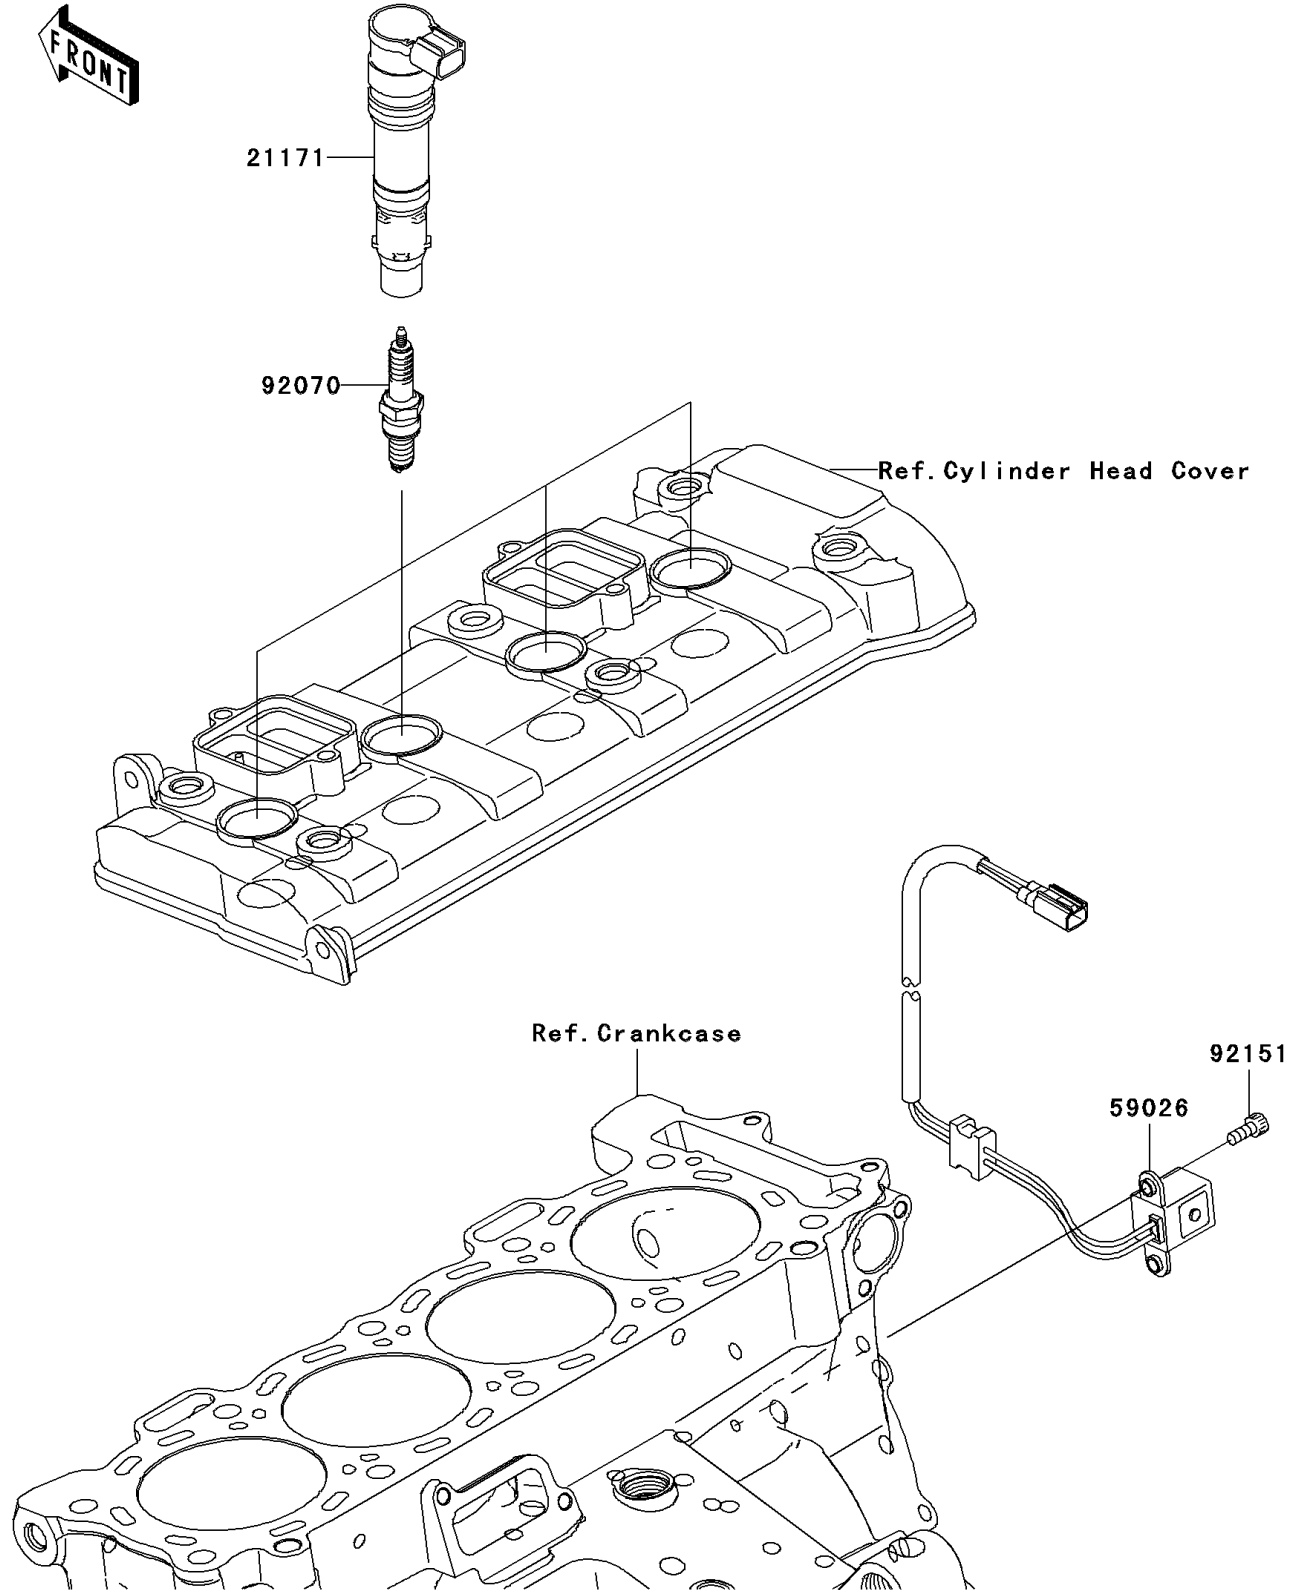

2008 Ninja® ZX™-10R PARTS DIAGRAM

Ignition System

E1830

2008 Ninja® ZX™-10R PARTS LIST

Ignition System

ITEM NAME	PART NUMBER	QUANTITY
COIL-ASSY-IGNITION (Ref # 21171)	21171-0005	4
COIL-PULSING (Ref # 59026)	59026-0031	1
PLUG-SPARK,CR9EIA(NGK) (Ref # 92070)	92070-0014	4
BOLT,SOCKET,5X12 (Ref # 92151)	92151-1118	2