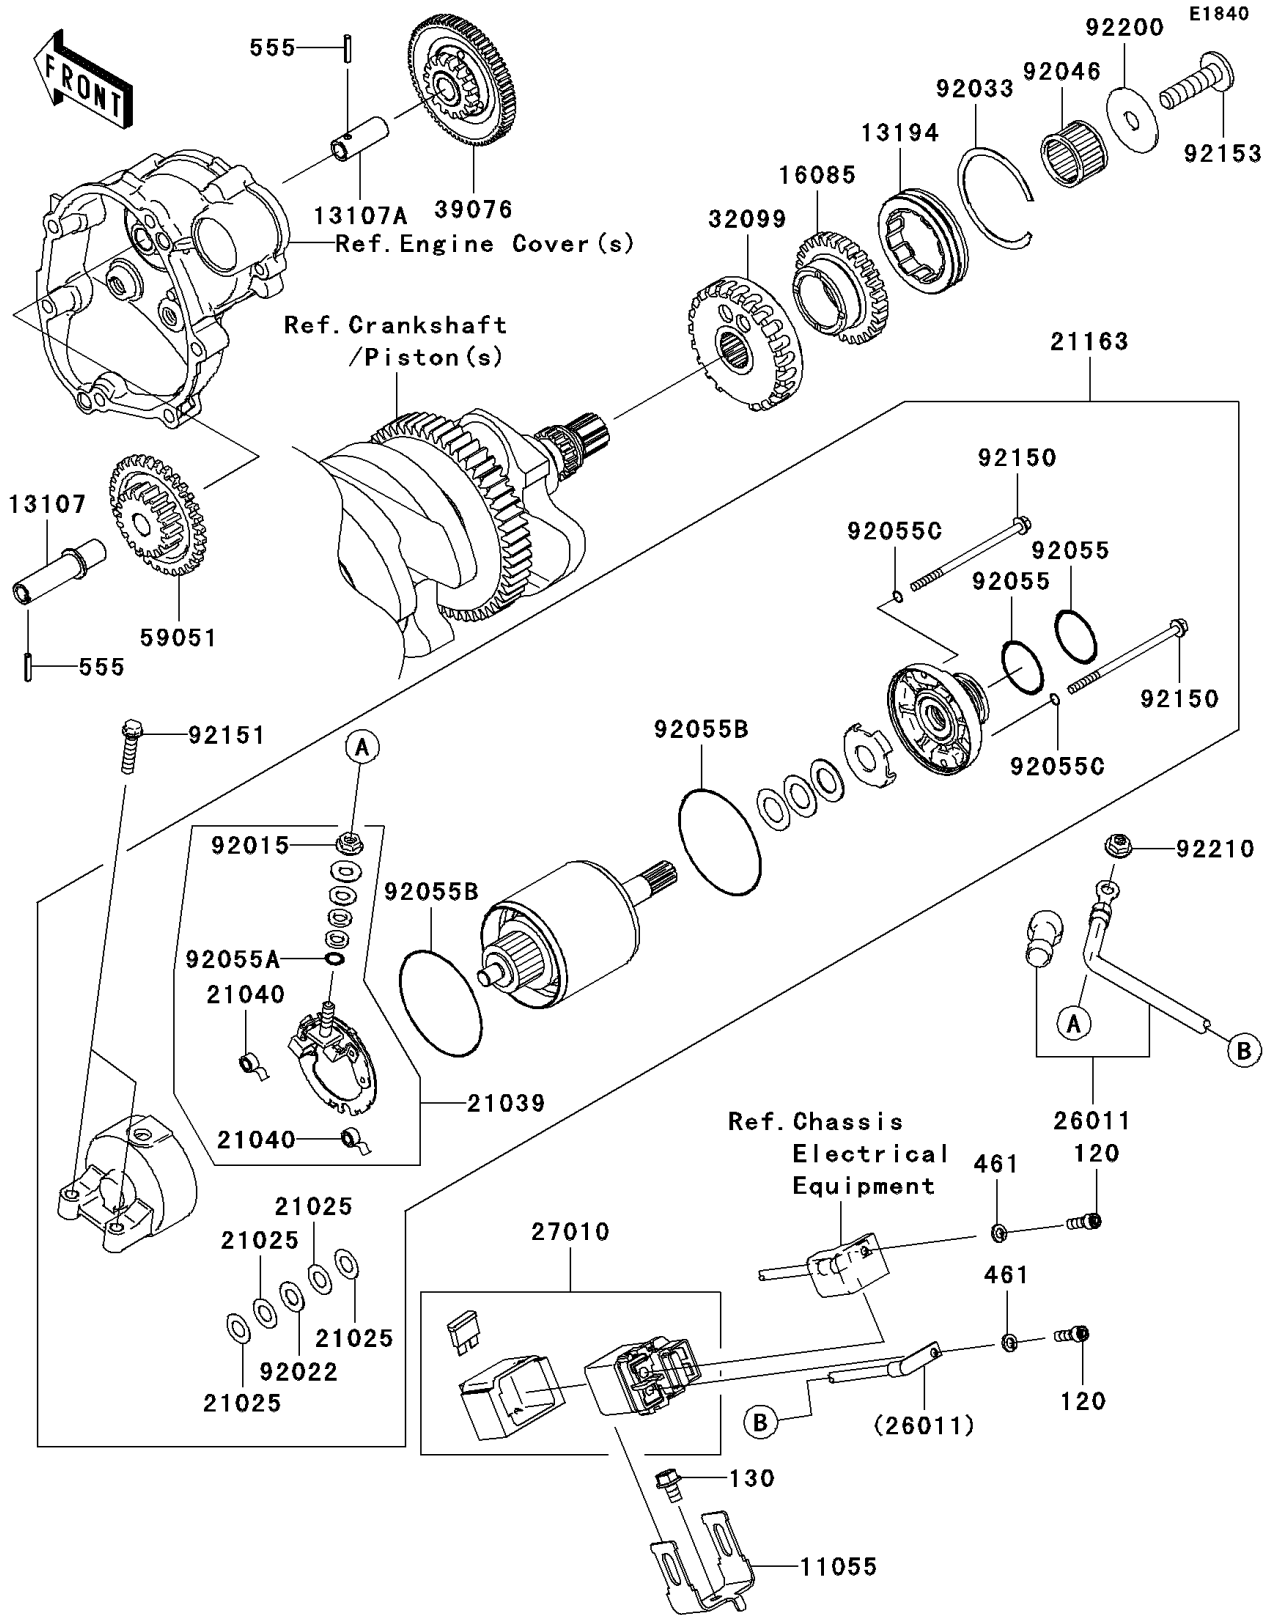

2008 Ninja® ZX™-10R PARTS DIAGRAM

Starter Motor

2008 Ninja® ZX™-10R PARTS LIST

Starter Motor

ITEM NAME	PART NUMBER	QUANTITY
BRACKET (Ref # 11055)	11055-0756	1
SHAFT,ONEWAY CLUTCH (Ref # 13107)	13107-0192	1
SHAFT,STARTER SIDE (Ref # 13107A)	13107-0193	1
CLUTCH-ONEWAY (Ref # 13194)	13194-3704	1
GEAR,29T (Ref # 16085)	16085-0102	1
WASHER,9.1X18X0.2 (Ref # 21025)	21025-011	4
BRUSH (Ref # 21039)	21039-1066	1
SPRING-BRUSH (Ref # 21040)	21040-1057	2
STARTER-ELECTRIC (Ref # 21163)	21163-0028	1
WIRE-LEAD (Ref # 26011)	26011-0203	1
SWITCH (Ref # 27010)	27010-1450	1
CASE,STARTER CLUTCH (Ref # 32099)	32099-0019	1
LIMITER (Ref # 39076)	39076-0014	1
GEAR-SPUR,ONEWAY CLUTCH SIDE (Ref # 59051)	59051-0088	1
NUT,STARTER MOTOR (Ref # 92015)	92015-1476	1
WASHER,9.1X18X0.8 (Ref # 92022)	92022-1132	1
RING-SNAP (Ref # 92033)	92033-3731	1
BEARING-NEEDLE,RS263020 (Ref # 92046)	92046-0004	1
RING-O (Ref # 92055)	92055-1276	2
RING-O,4.5X2.0 (Ref # 92055A)	92055-1370	1
RING-O (Ref # 92055B)	92055-1550	2
RING-O (Ref # 92055C)	92055-1551	2
BOLT,FLANGED,4X80 (Ref # 92150)	92150-1969	2
BOLT,FLANGED-SMALL,6X25 (Ref # 92151)	92151-1930	2
BOLT,TORX,10X38 (Ref # 92153)	92153-1521	1
WASHER,10.5X37X1.6 (Ref # 92200)	92200-0238	1
NUT,6MM (Ref # 92210)	92210-0188	1
BOLT-SOCKET,5X10 (Ref # 120)	120CB0510	2
BOLT-FLANGED,6X10 (Ref # 130)	130BA0610	1

2008 Ninja® ZX™-10R PARTS LIST

Starter Motor

ITEM NAME	PART NUMBER	QUANTITY
WASHER-SPRING,5MM,BLACK (Ref # 461)	461DB0500	2
PIN-SPRING,3X16 (Ref # 555)	555A0316	2