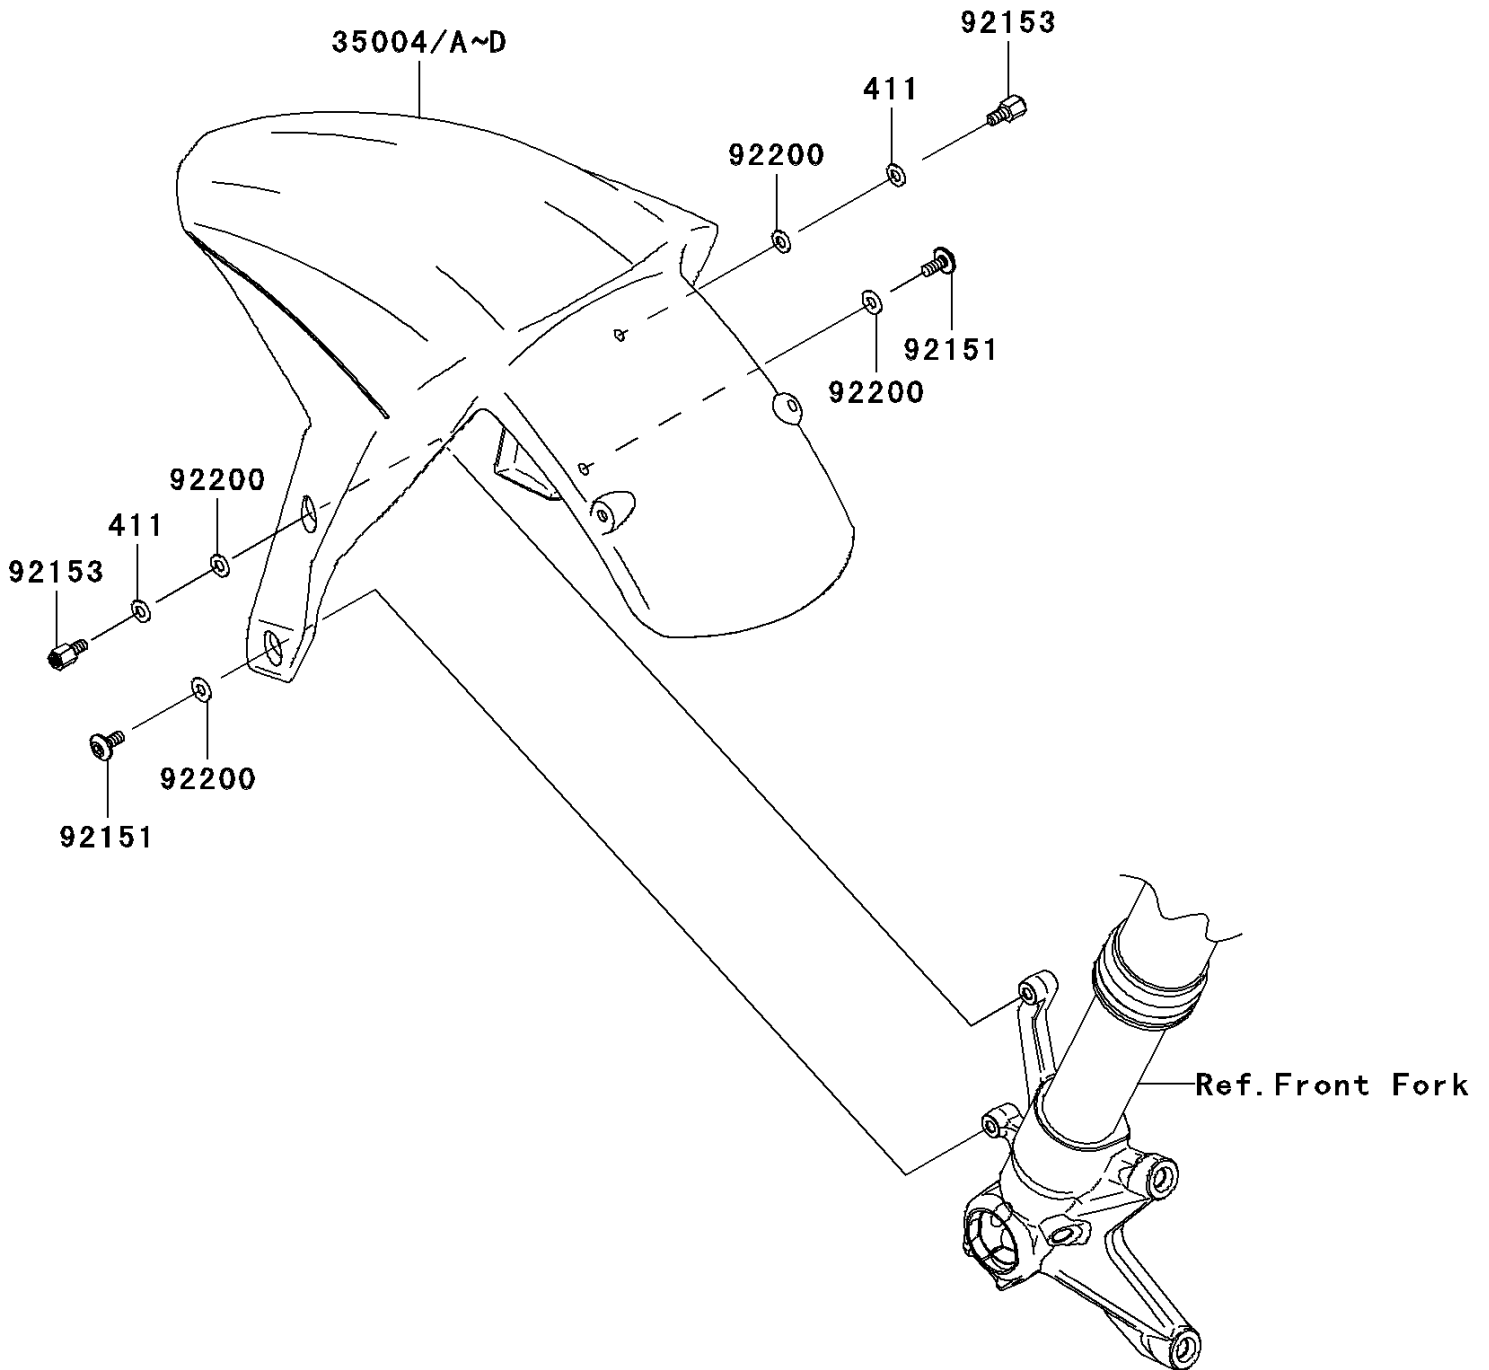

# 2009 Ninja® ZX™-10R PARTS DIAGRAM

Front Fender(s)

F2171

## 2009 Ninja® ZX™-10R PARTS LIST

### Front Fender(s)

ITEM NAME	PART NUMBER	QUANTITY
FENDER-FRONT,M.D,BLACK (Ref # 35004B)	35004-0093-17K	1
BOLT,SOCKET,6X14 (Ref # 92151)	92151-1654	2
BOLT,6MM (Ref # 92153)	92153-0335	2
WASHER,6.5X14X1 (Ref # 92200)	92200-1388	4
WASHER-PLAIN,6.5X13X1 (Ref # 411)	411AB0600	2