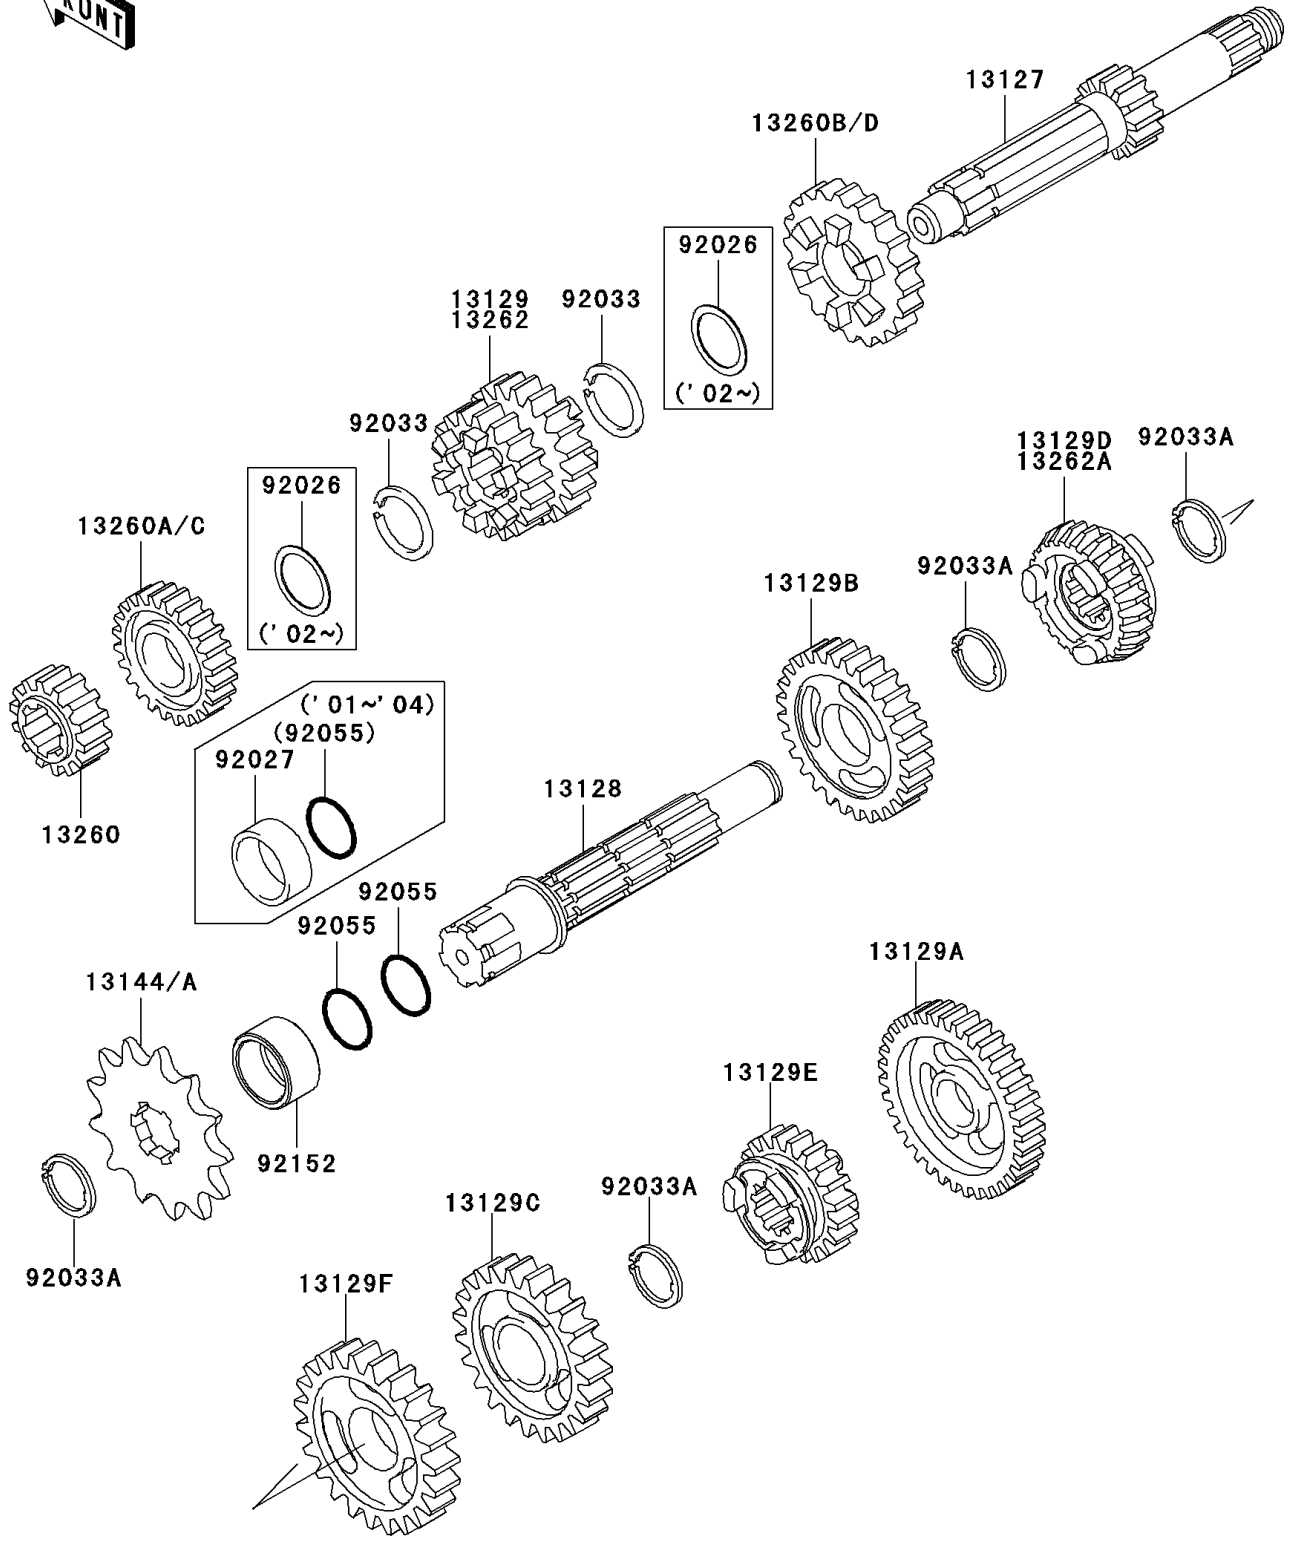

# 2001 KX85 PARTS DIAGRAM

Transmission

E1361

## 2001 KX85 PARTS LIST

### Transmission

ITEM NAME	PART NUMBER	QUANTITY
SHAFT-TRANSMISSION INPUT,13T (Ref # 13127)	13127-1261	1
SHAFT-TRANSMISSION OUTPUT (Ref # 13128)	13128-1126	1
GEAR,INPUT 3RD&4TH,18T&20T (Ref # 13129)	13129-1722	1
GEAR,OUTPUT LOW,33T (Ref # 13129A)	13129-1725	1
GEAR,OUTPUT 2ND,30T (Ref # 13129B)	13129-1726	1
GEAR,OUTPUT 4TH,25T (Ref # 13129C)	13129-1728	1
GEAR,OUTPUT 5TH,24T (Ref # 13129D)	13129-1729	1
GEAR,OUTPUT 6TH,22T (Ref # 13129E)	13129-1730	1
GEAR,OUTPUT 3RD,27T (Ref # 13129F)	13129-1928	1
SPROCKET-OUTPUT,14T (Ref # 13144)	13144-1022	1
SPROCKET-OUTPUT,13T (Ref # 13144A)	13144-1023	1
GEAR,INPUT 2ND,16T (Ref # 13260)	13260-1014	1
GEAR,INPUT 5TH,22T (Ref # 13260A)	13260-1022	1
GEAR,INPUT TOP,23T (Ref # 13260B)	13260-1891	1
COLLAR,20X25X12.5 (Ref # 92027)	92027-1077	1
RING-SNAP (Ref # 92033)	92033-028	2
RING-SNAP,18MM (Ref # 92033A)	92033-1079	4
RING-O,17.5X1.5 (Ref # 92055)	92055-022	1