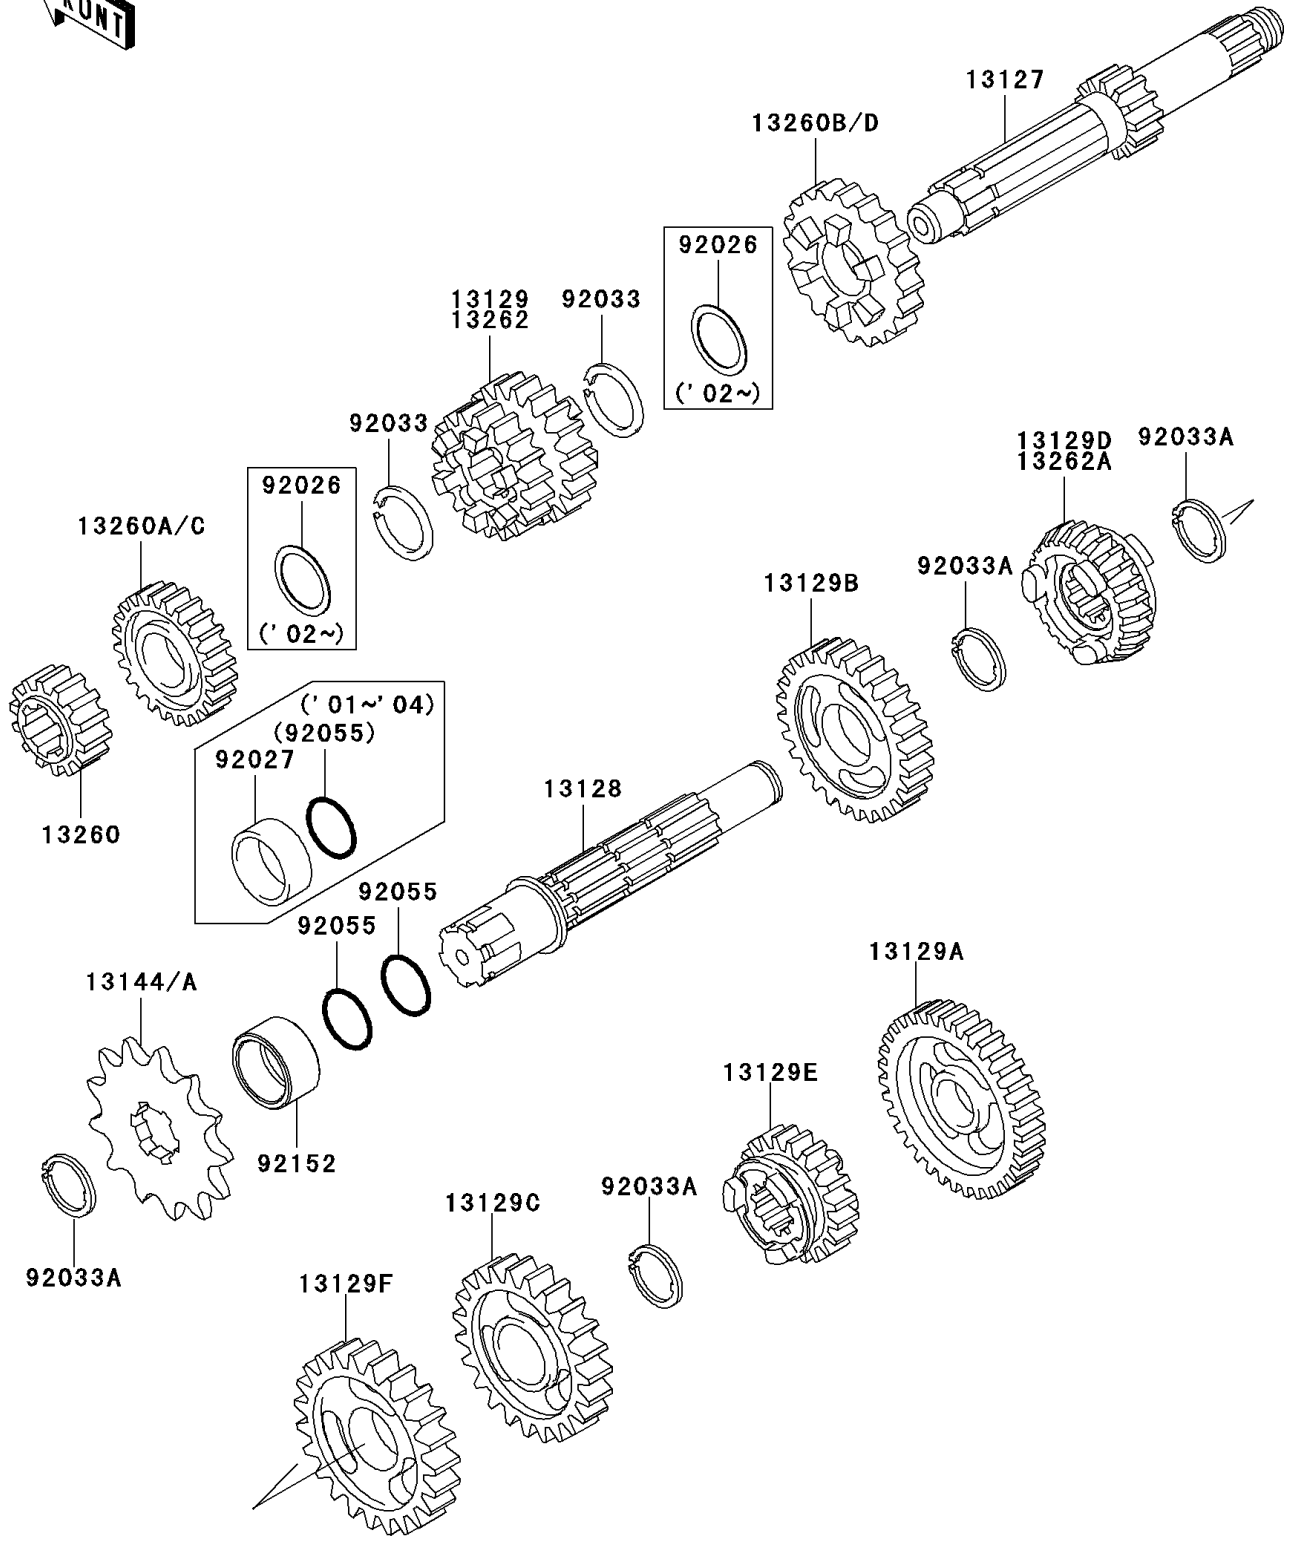

# 2004 KX85 PARTS DIAGRAM

Transmission

E1361

## 2004 KX85 PARTS LIST

### Transmission

ITEM NAME	PART NUMBER	QUANTITY
SHAFT-TRANSMISSION INPUT,13T (Ref # 13127)	13127-1261	1
SHAFT-TRANSMISSION OUTPUT (Ref # 13128)	13128-1126	1
GEAR,INPUT 3RD&4TH,18T&20T (Ref # 13129)	13129-1722	1
GEAR,OUTPUT LOW,33T (Ref # 13129A)	13129-1725	1
GEAR,OUTPUT 2ND,30T (Ref # 13129B)	13129-1726	1
GEAR,OUTPUT 4TH,25T (Ref # 13129C)	13129-1728	1
GEAR,OUTPUT 5TH,24T (Ref # 13129D)	13129-1729	1
GEAR,OUTPUT 6TH,22T (Ref # 13129E)	13129-1730	1
GEAR,OUTPUT 3RD,27T (Ref # 13129F)	13129-1928	1
SPROCKET-OUTPUT,14T (Ref # 13144)	13144-1022	1
SPROCKET-OUTPUT,13T (Ref # 13144A)	13144-1023	1
GEAR,INPUT 2ND,16T (Ref # 13260)	13260-1014	1
GEAR-TRANSMISSION SPUR,5TH,22T (Ref # 13260C)	13260-1950	1
GEAR-TRANSMISSION SPUR,6TH,23T (Ref # 13260D)	13260-1951	1
SPACER,18X23X0.50 (Ref # 92026)	92026-1602	2
COLLAR,20X25X12.5 (Ref # 92027)	92027-1077	1
RING-SNAP (Ref # 92033)	92033-028	2
RING-SNAP,18MM (Ref # 92033A)	92033-1079	4
RING-O,17.5X1.5 (Ref # 92055)	92055-022	1