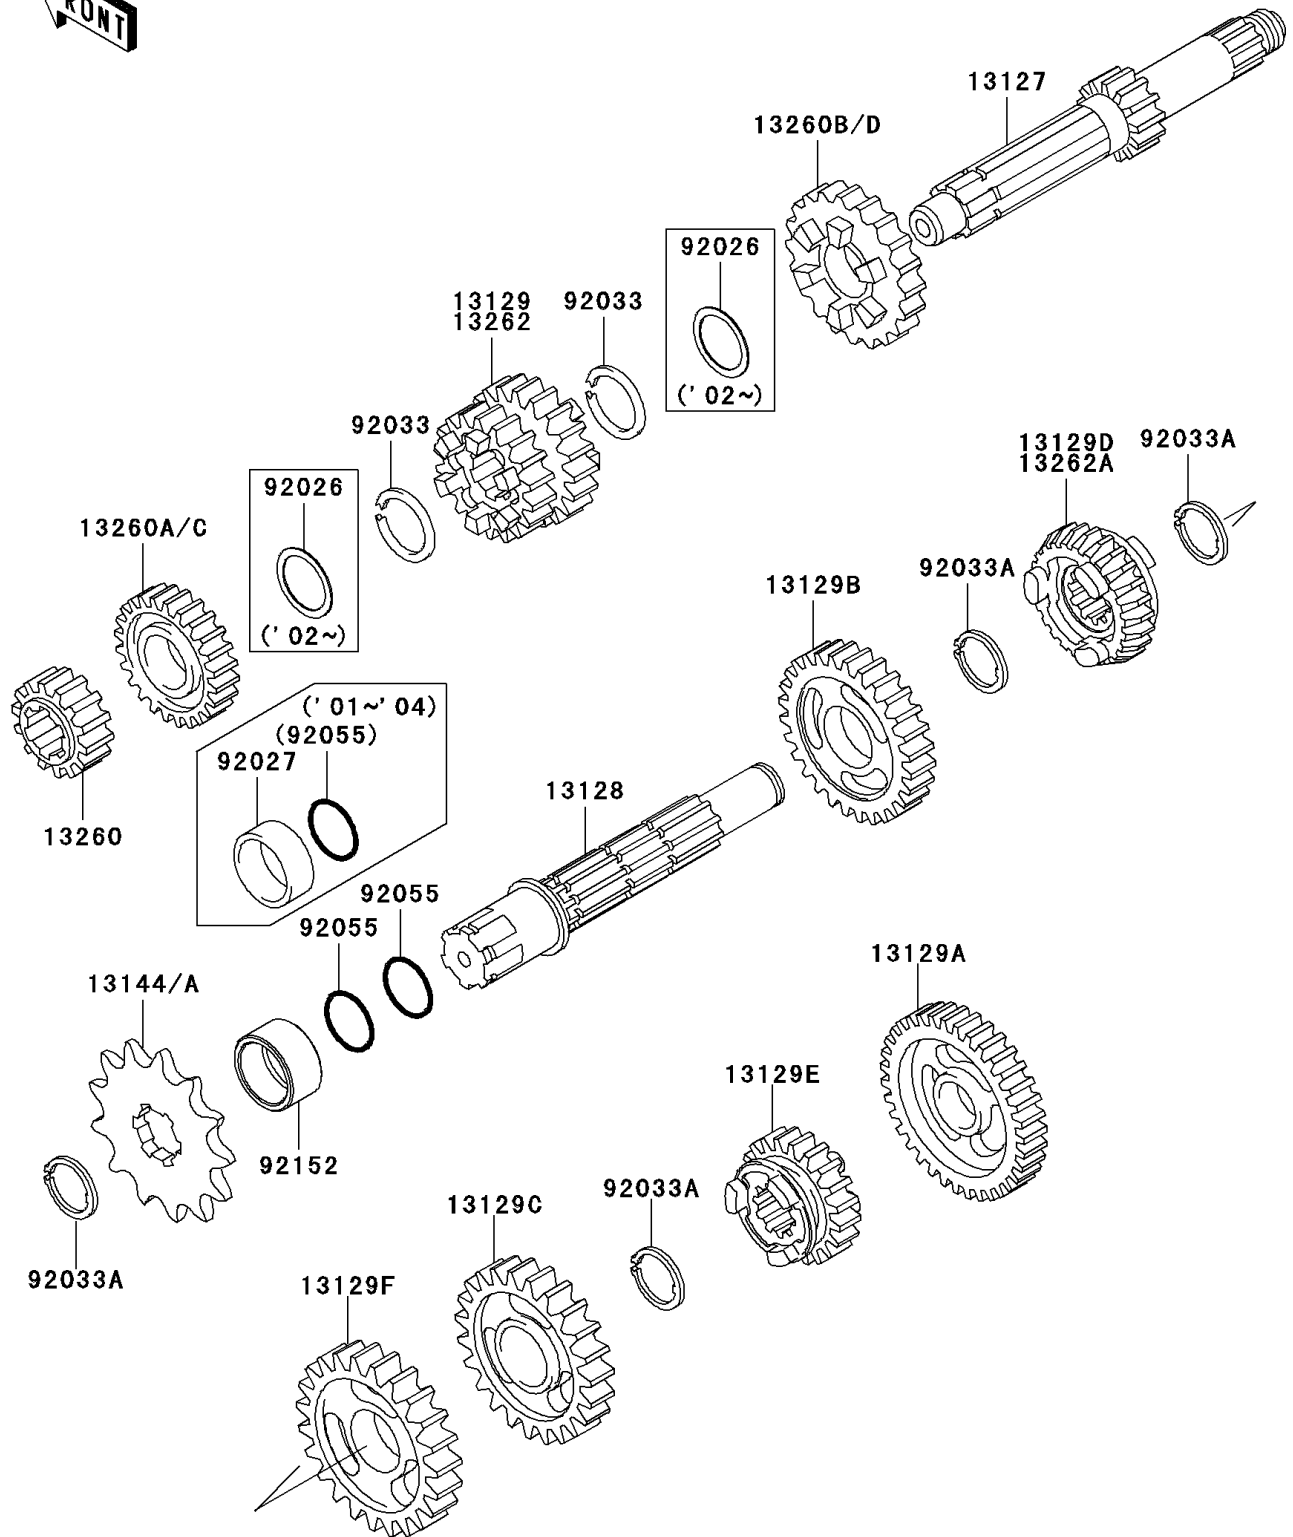

2005 KX85 PARTS DIAGRAM

Transmission

E1361

2005 KX85 PARTS LIST

Transmission

ITEM NAME	PART NUMBER	QUANTITY
SHAFT-TRANSMISSION INPUT,13T (Ref # 13127)	13127-1261	1
SHAFT-TRANSMISSION OUTPUT (Ref # 13128)	13128-1126	1
GEAR,OUTPUT LOW,33T (Ref # 13129A)	13129-1725	1
GEAR,OUTPUT 2ND,30T (Ref # 13129B)	13129-1726	1
GEAR,OUTPUT 4TH,25T (Ref # 13129C)	13129-1728	1
GEAR,OUTPUT 6TH,22T (Ref # 13129E)	13129-1730	1
GEAR,OUTPUT 3RD,27T (Ref # 13129F)	13129-1928	1
SPROCKET-OUTPUT,14T (Ref # 13144)	13144-1022	1
SPROCKET-OUTPUT,13T (Ref # 13144A)	13144-1023	1
GEAR,INPUT 2ND,16T (Ref # 13260)	13260-1014	1
GEAR-TRANSMISSION SPUR,5TH,22T (Ref # 13260C)	13260-1950	1
GEAR-TRANSMISSION SPUR,6TH,23T (Ref # 13260D)	13260-1951	1
GEAR,INPUT 3RD&4TH,18&20T (Ref # 13262)	13262-0180	1
GEAR,OUTPUT 5TH,24T (Ref # 13262A)	13262-0181	1
SPACER,18X23X0.50 (Ref # 92026)	92026-1602	2
RING-SNAP (Ref # 92033)	92033-028	2
RING-SNAP,18MM (Ref # 92033A)	92033-1079	4
RING-O,17.5X1.5 (Ref # 92055)	92055-022	2
COLLAR,20X25X12.9 (Ref # 92152)	92152-0195	1